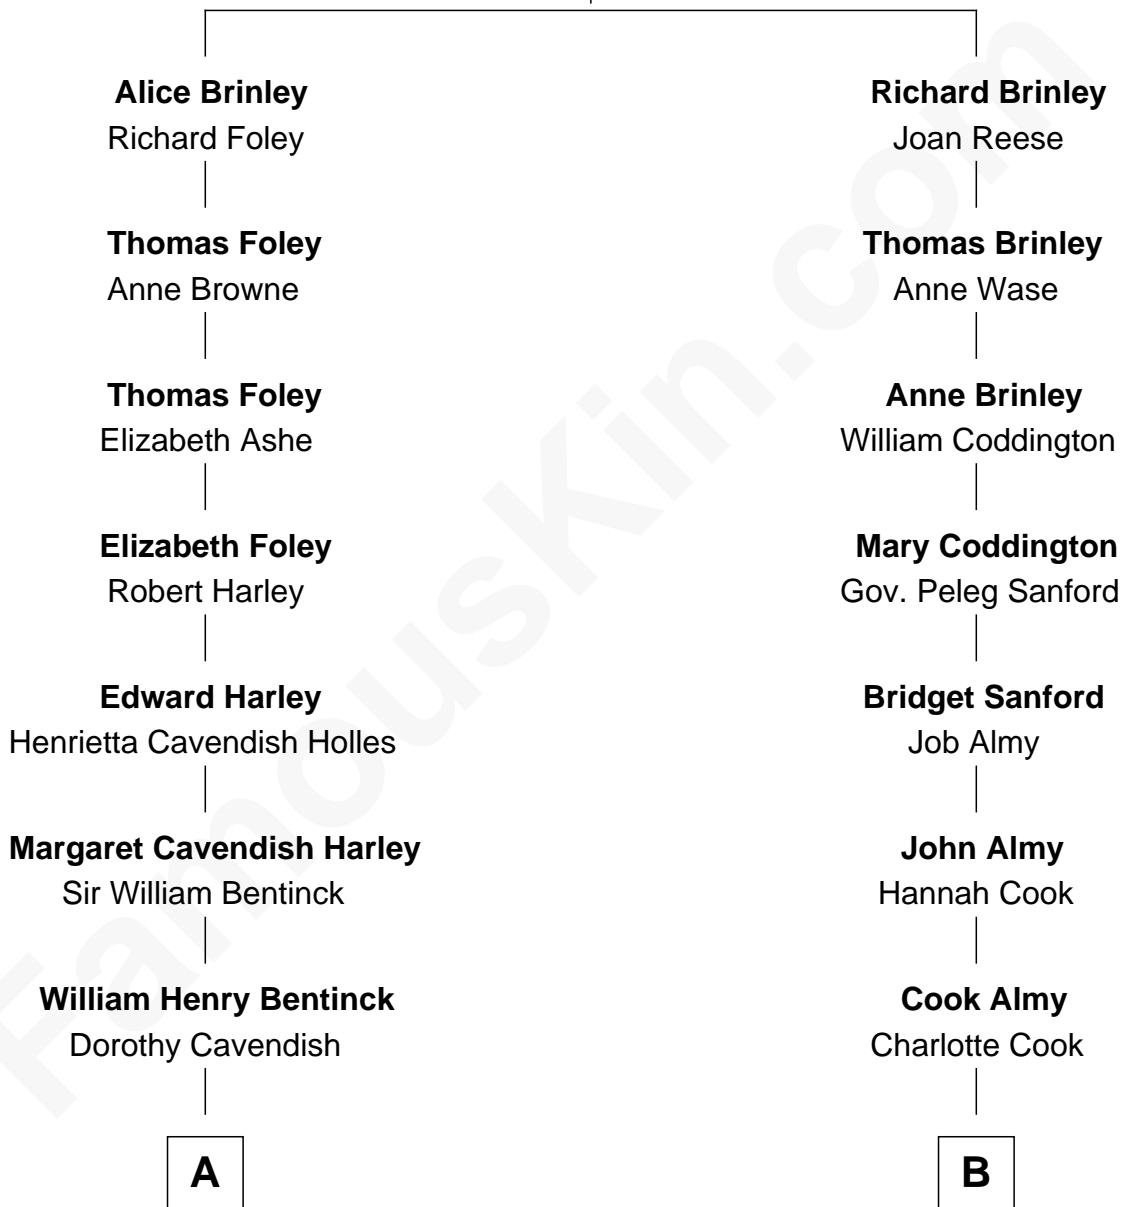

FamousKin.com Relationship Chart of

Queen Elizabeth II

Queen of the United Kingdom

11th cousin of

Marilyn Monroe

Actress, Model, and Singer

William Brinley

Anne Tunkes

A

B

Charles Augustus Cavendish-Bentinck

Anne Wellesley

Rev. Charles William Cavendish-Bentinck

Caroline Louisa Burnaby

Cecilia Nina Cavendish-Bentinck

Claude George Bowes-Lyon

Elizabeth Bowes-Lyon

George VI, King of the United Kingdom

Queen Elizabeth II

Queen of the United Kingdom

Samuel Elam Almy

Susan Bateman

Susan Bateman Almy

Charles Adams Gifford

Frederick Almy Gifford

Elizabeth Easton Tennant

Charles Stanley Gifford

Gladys Pearl Monroe

Marilyn Monroe

Actress, Model, and Singer