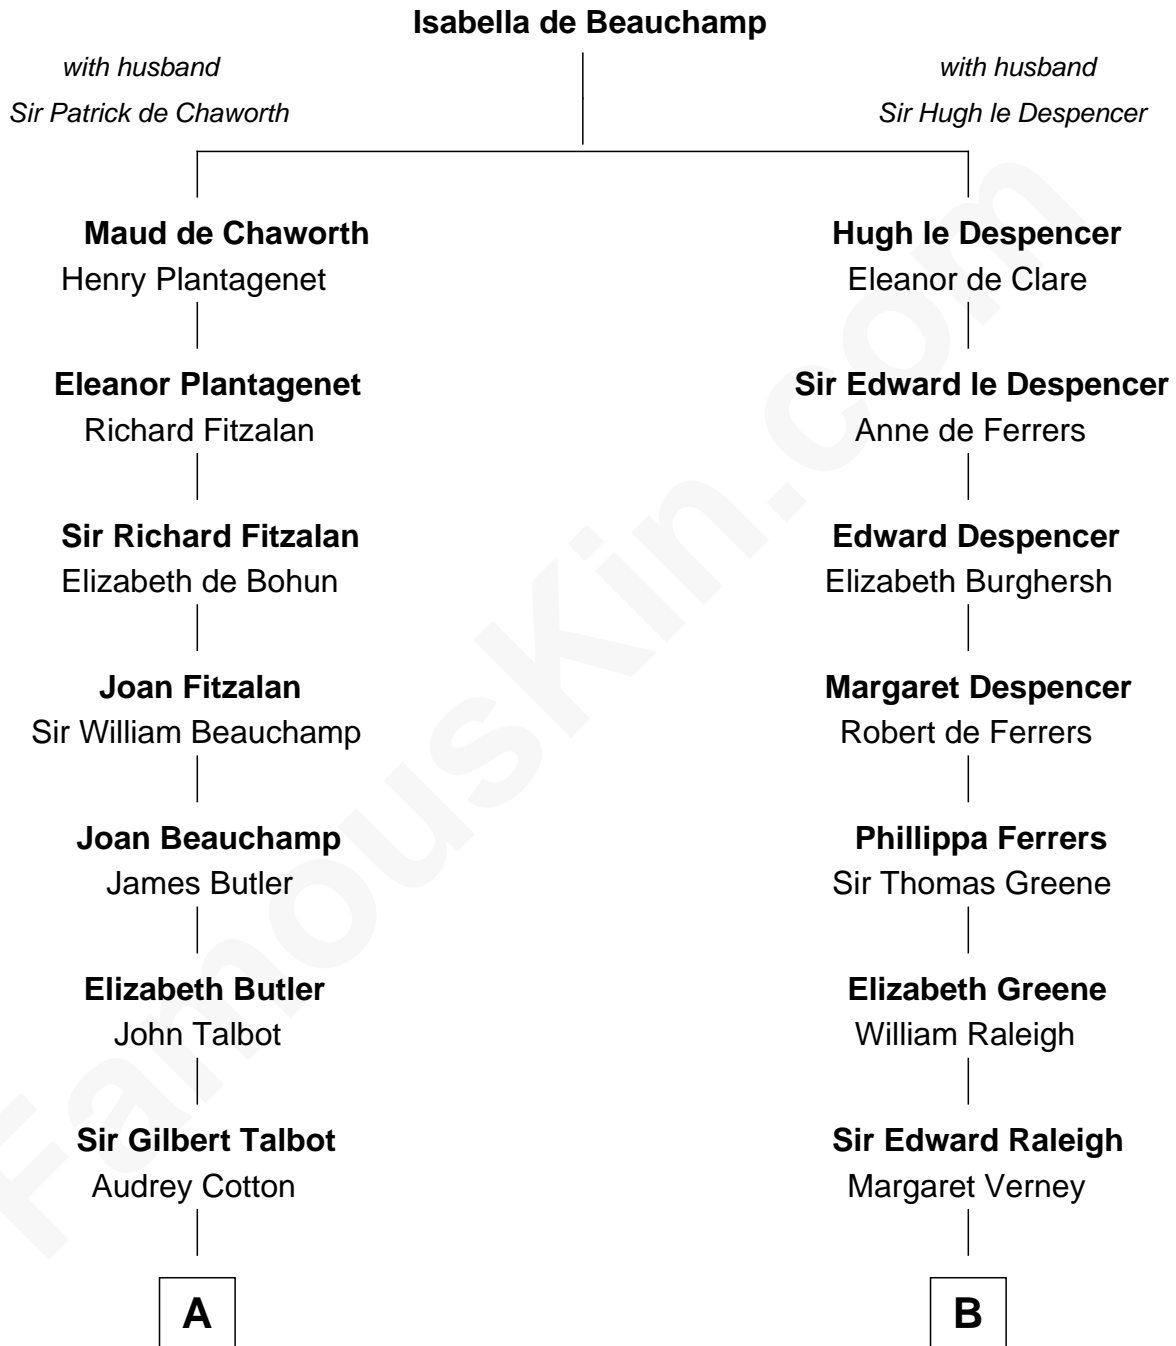

FamousKin.com

Relationship Chart of

Queen Elizabeth II

Queen of the United Kingdom

20th cousin 1 time removed of

Marilyn Monroe

Actress, Model, and Singer

C

Claude Bowes-Lyon
Frances Dora Smith

Claude George Bowes-Lyon
Cecilia Nina Cavendish-Bentinck

Elizabeth Bowes-Lyon
George VI, King of the United Kingdom

Queen Elizabeth II
Queen of the United Kingdom

D

Samuel Elam Almy
Susan Bateman