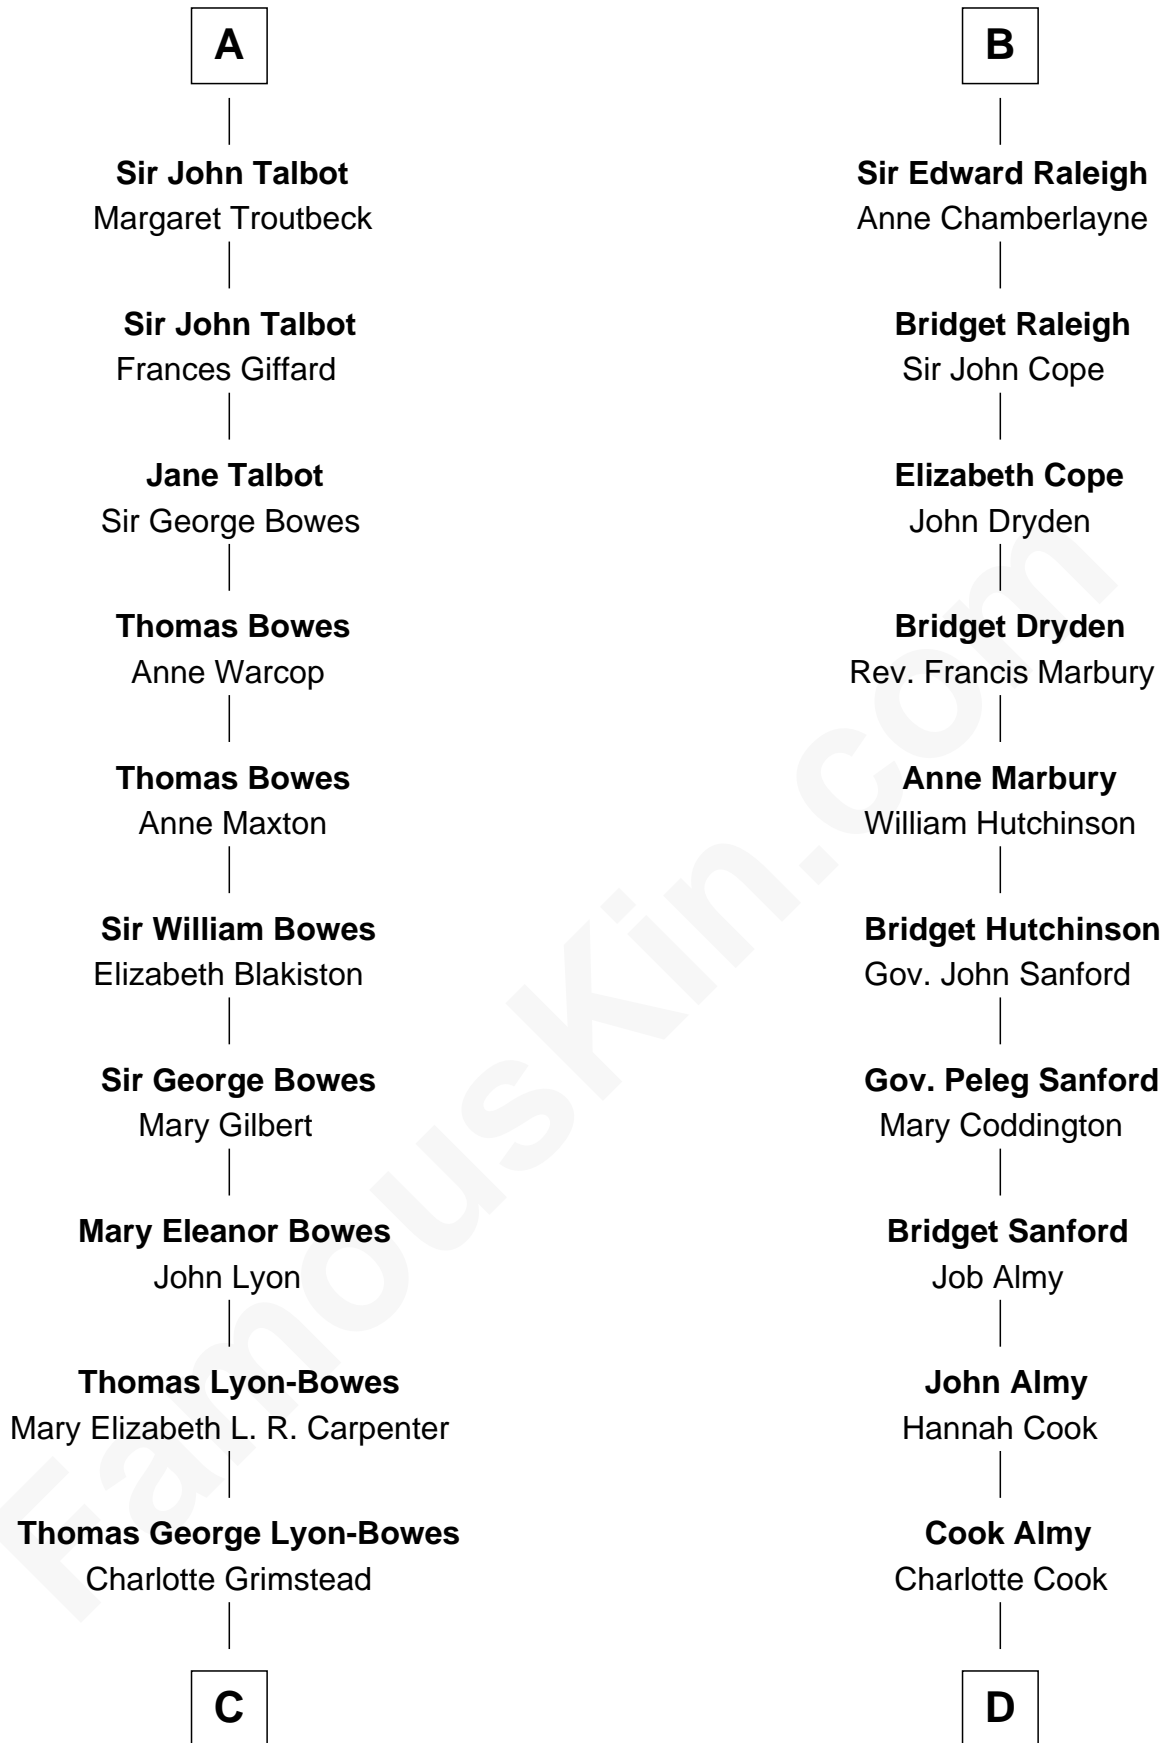

FamousKin.com

Relationship Chart of

Queen Elizabeth II

Queen of the United Kingdom

20th cousin 1 time removed of

Marilyn Monroe

Actress, Model, and Singer

C

Claude Bowes-Lyon
Frances Dora Smith

Claude George Bowes-Lyon
Cecilia Nina Cavendish-Bentinck

Elizabeth Bowes-Lyon
George VI, King of the United Kingdom

Queen Elizabeth II
Queen of the United Kingdom

D

Samuel Elam Almy
Susan Bateman

Susan Bateman Almy
Charles Adams Gifford

Frederick Almy Gifford
Elizabeth Easton Tennant

Charles Stanley Gifford
Gladys Pearl Monroe

Marilyn Monroe
Actress, Model, and Singer