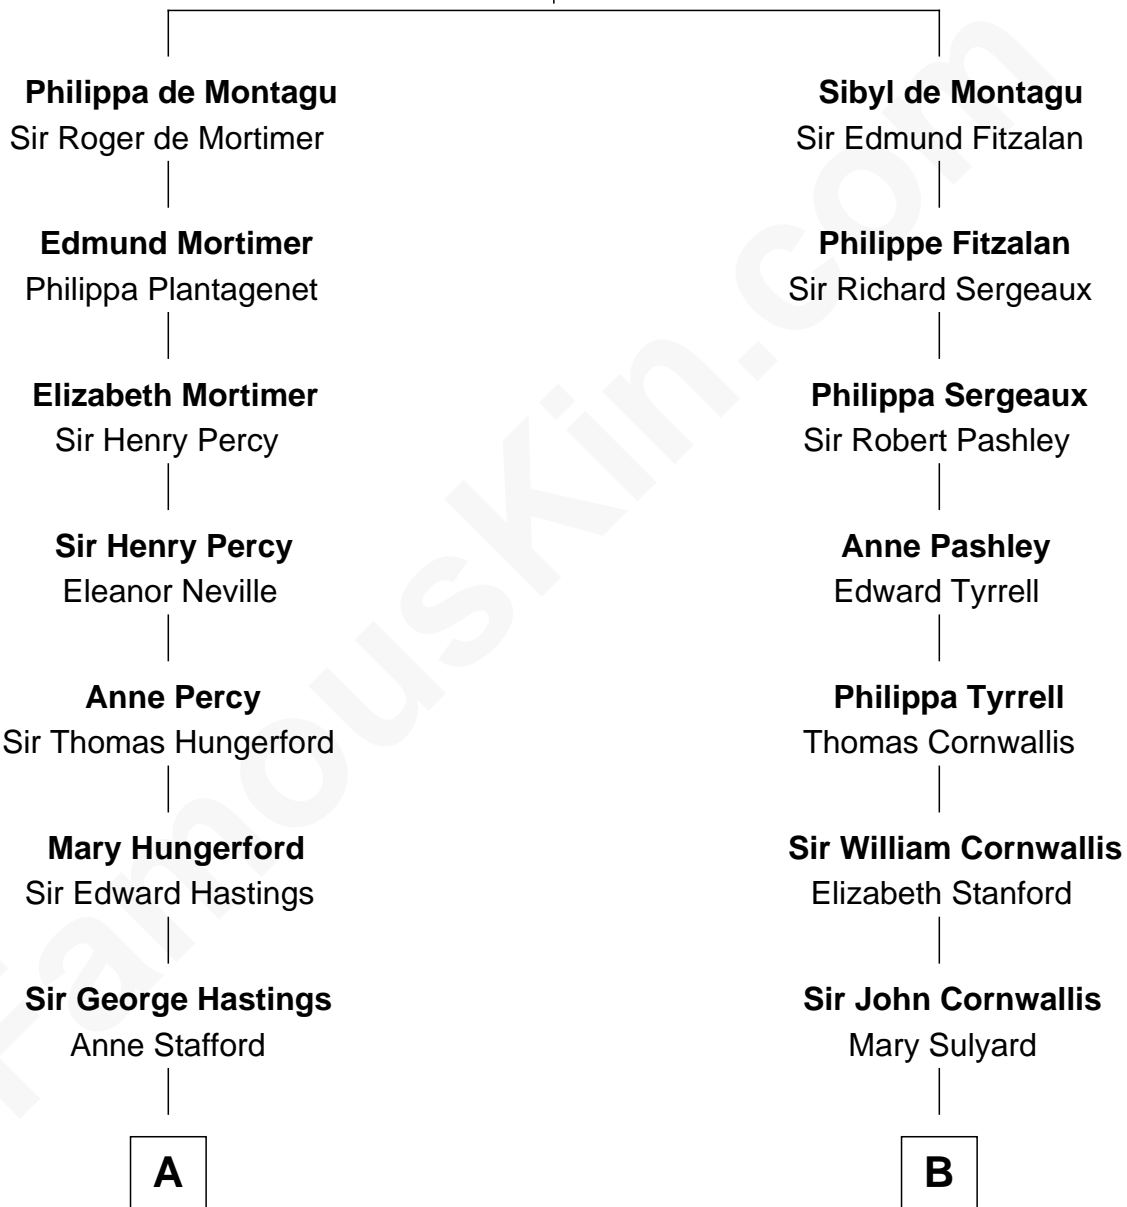

FamousKin.com Relationship Chart of

Queen Elizabeth II

Queen of the United Kingdom

20th cousin of

Marilyn Monroe

Actress, Model, and Singer

William de Montagu
Katherine de Grandison

A

Dorothy Hastings
Sir Richard Devereux

Elizabeth Devereux
John Vernon

Elizabeth Vernon
Henry Wriothesley

Thomas Wriothesley
Rachel Massüe de Ruvigny

Rachel Wriothesley
William Russell

Rachel Russell
Sir William Cavendish