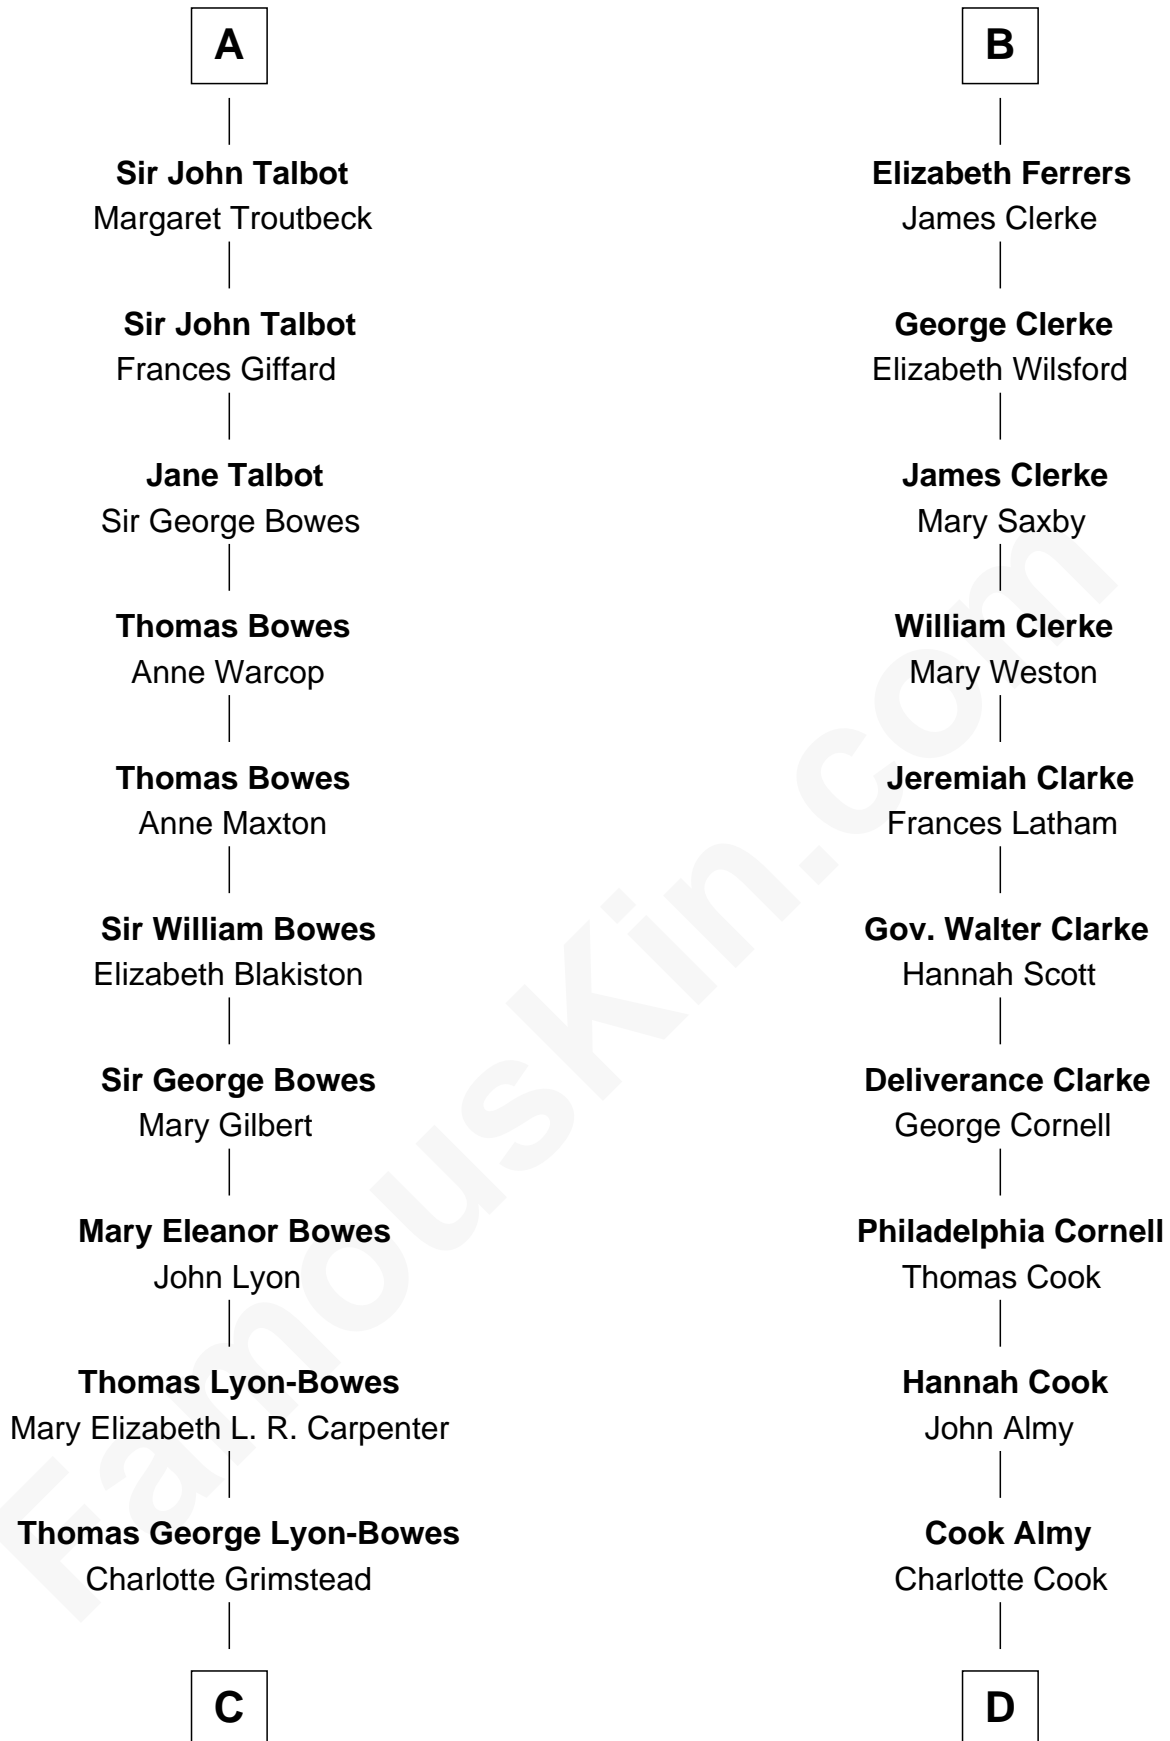

FamousKin.com

Relationship Chart of

Queen Elizabeth II

Queen of the United Kingdom

20th cousin 1 time removed of

Marilyn Monroe

Actress, Model, and Singer

John de Vaux

C

Claude Bowes-Lyon
Frances Dora Smith

Claude George Bowes-Lyon
Cecilia Nina Cavendish-Bentinck

Elizabeth Bowes-Lyon
George VI, King of the United Kingdom

Queen Elizabeth II
Queen of the United Kingdom

D

Samuel Elam Almy
Susan Bateman

Susan Bateman Almy
Charles Adams Gifford

Frederick Almy Gifford
Elizabeth Easton Tennant

Charles Stanley Gifford
Gladys Pearl Monroe

Marilyn Monroe
Actress, Model, and Singer