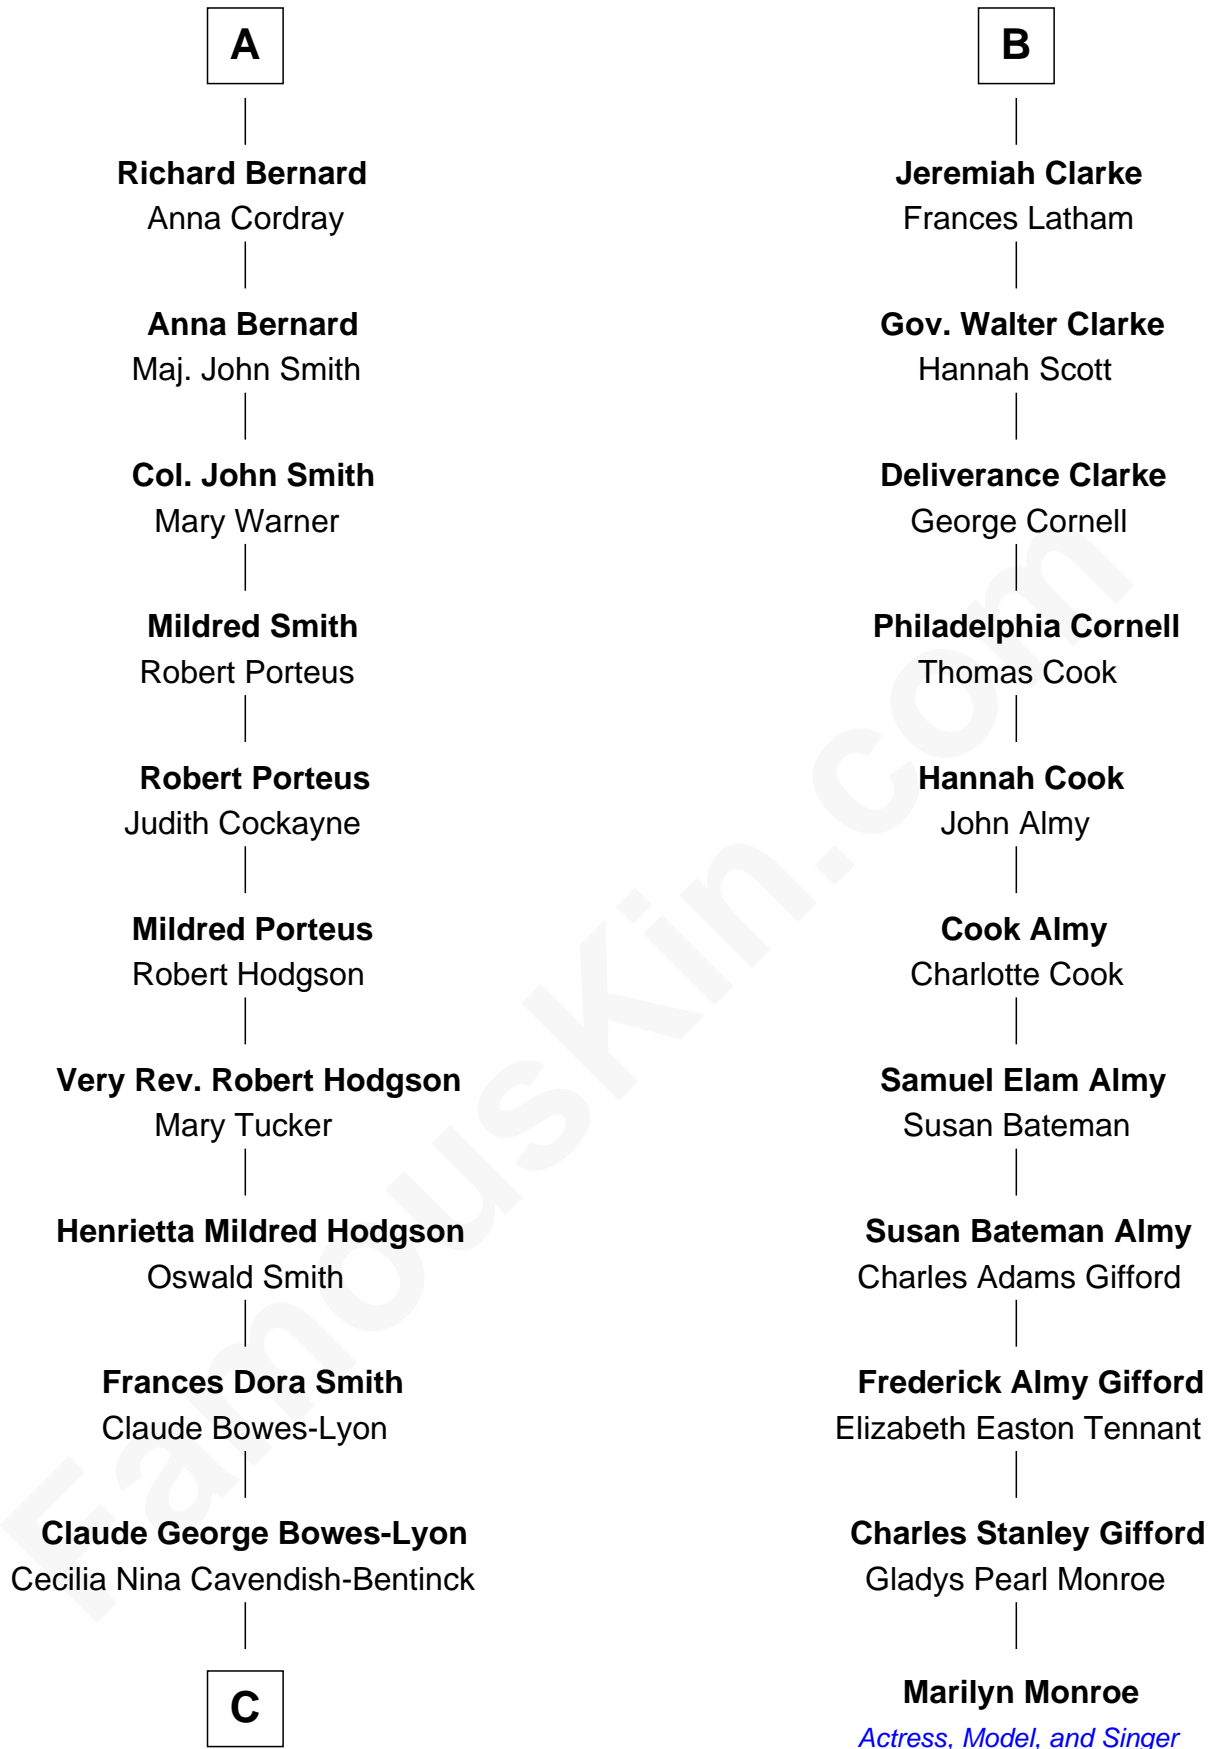

## Relationship Chart of

### Queen Elizabeth II

*Queen of the United Kingdom*

17th cousin 1 time removed of

**Marilyn Monroe**

*Actress, Model, and Singer*

**Stephen le Scrope**

Margery de Welles

C

Elizabeth Bowes-Lyon

George VI, King of the United Kingdom

Queen Elizabeth II

*Queen of the United Kingdom*

FamousKin.com

Elizabeth II photo by [Eric Draper](#)