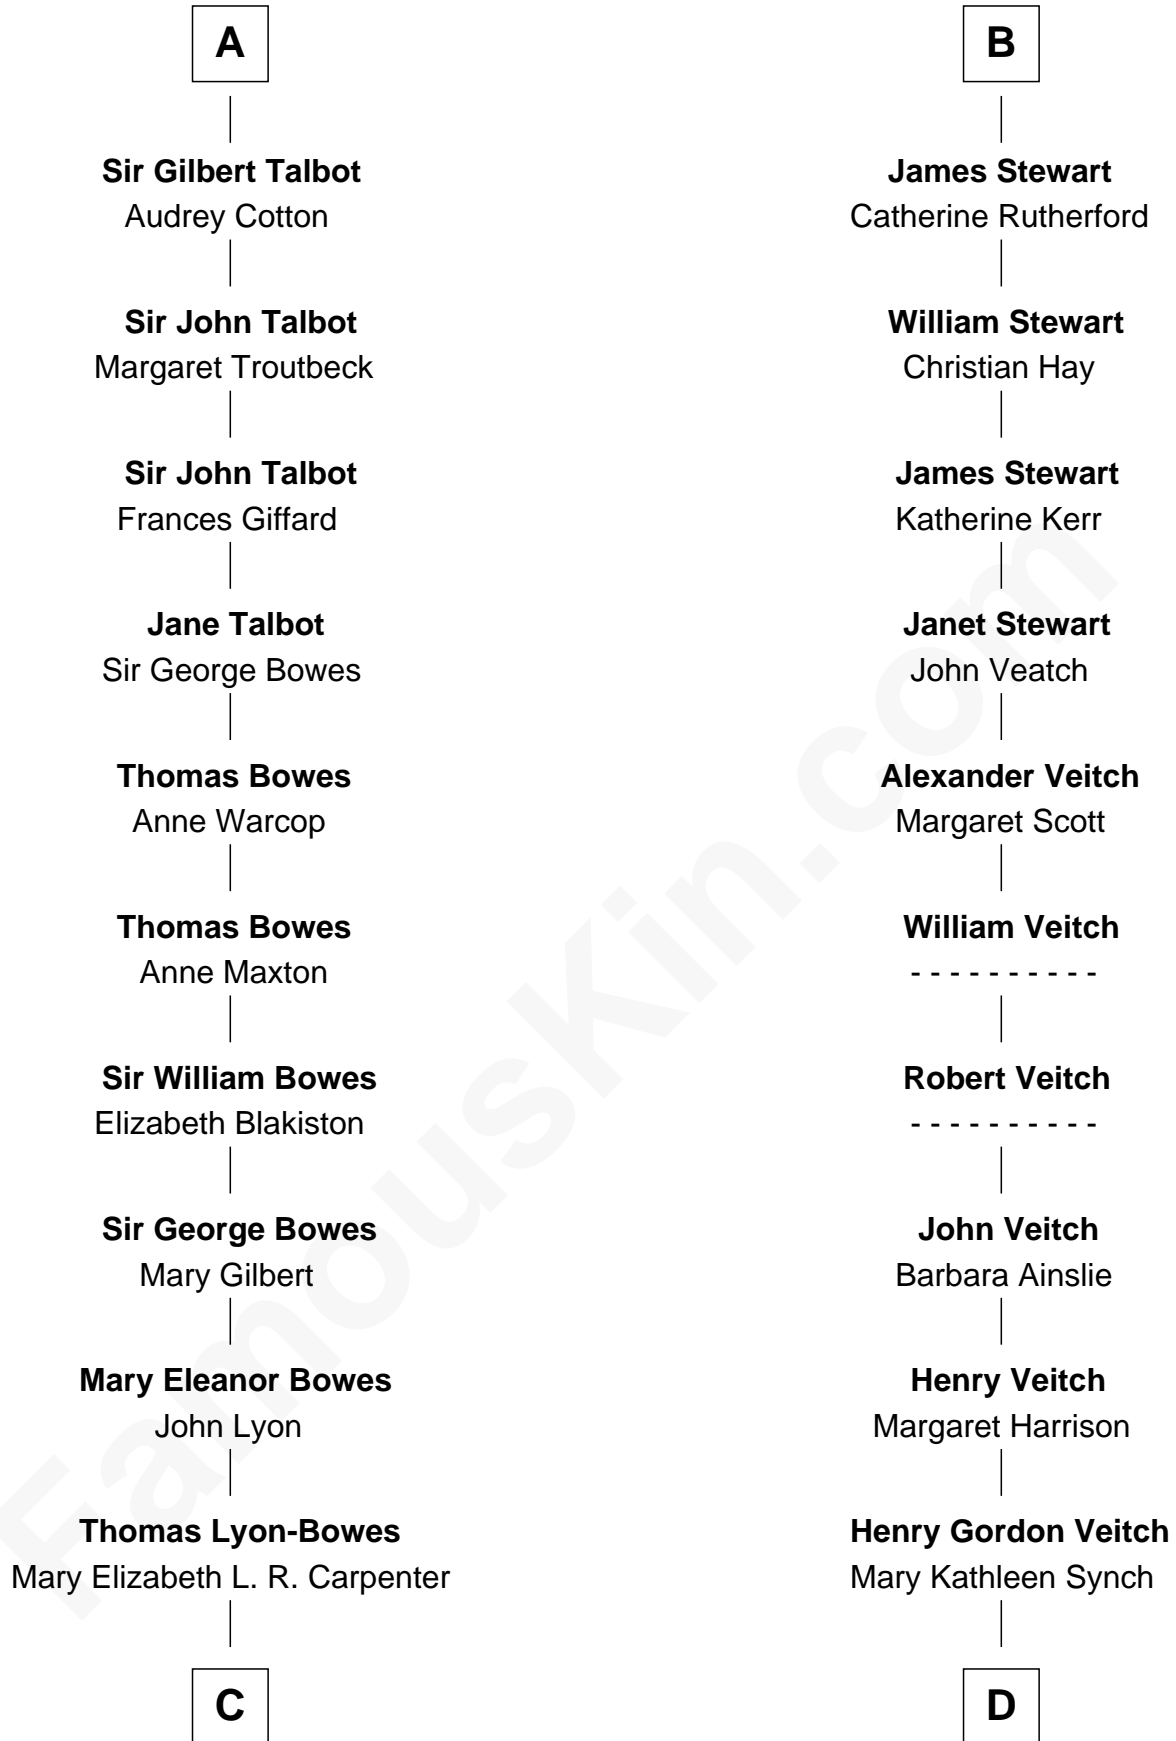

FamousKin.com Relationship Chart of

Queen Elizabeth II

Queen of the United Kingdom

18th cousin 3 times removed of

Noel Coward

Playwright, Actor, and Songwriter

C

Thomas George Lyon-Bowes

Charlotte Grimstead

Claude Bowes-Lyon

Frances Dora Smith

Claude George Bowes-Lyon

Cecilia Nina Cavendish-Bentinck

Elizabeth Bowes-Lyon

George VI, King of the United Kingdom

Queen Elizabeth II