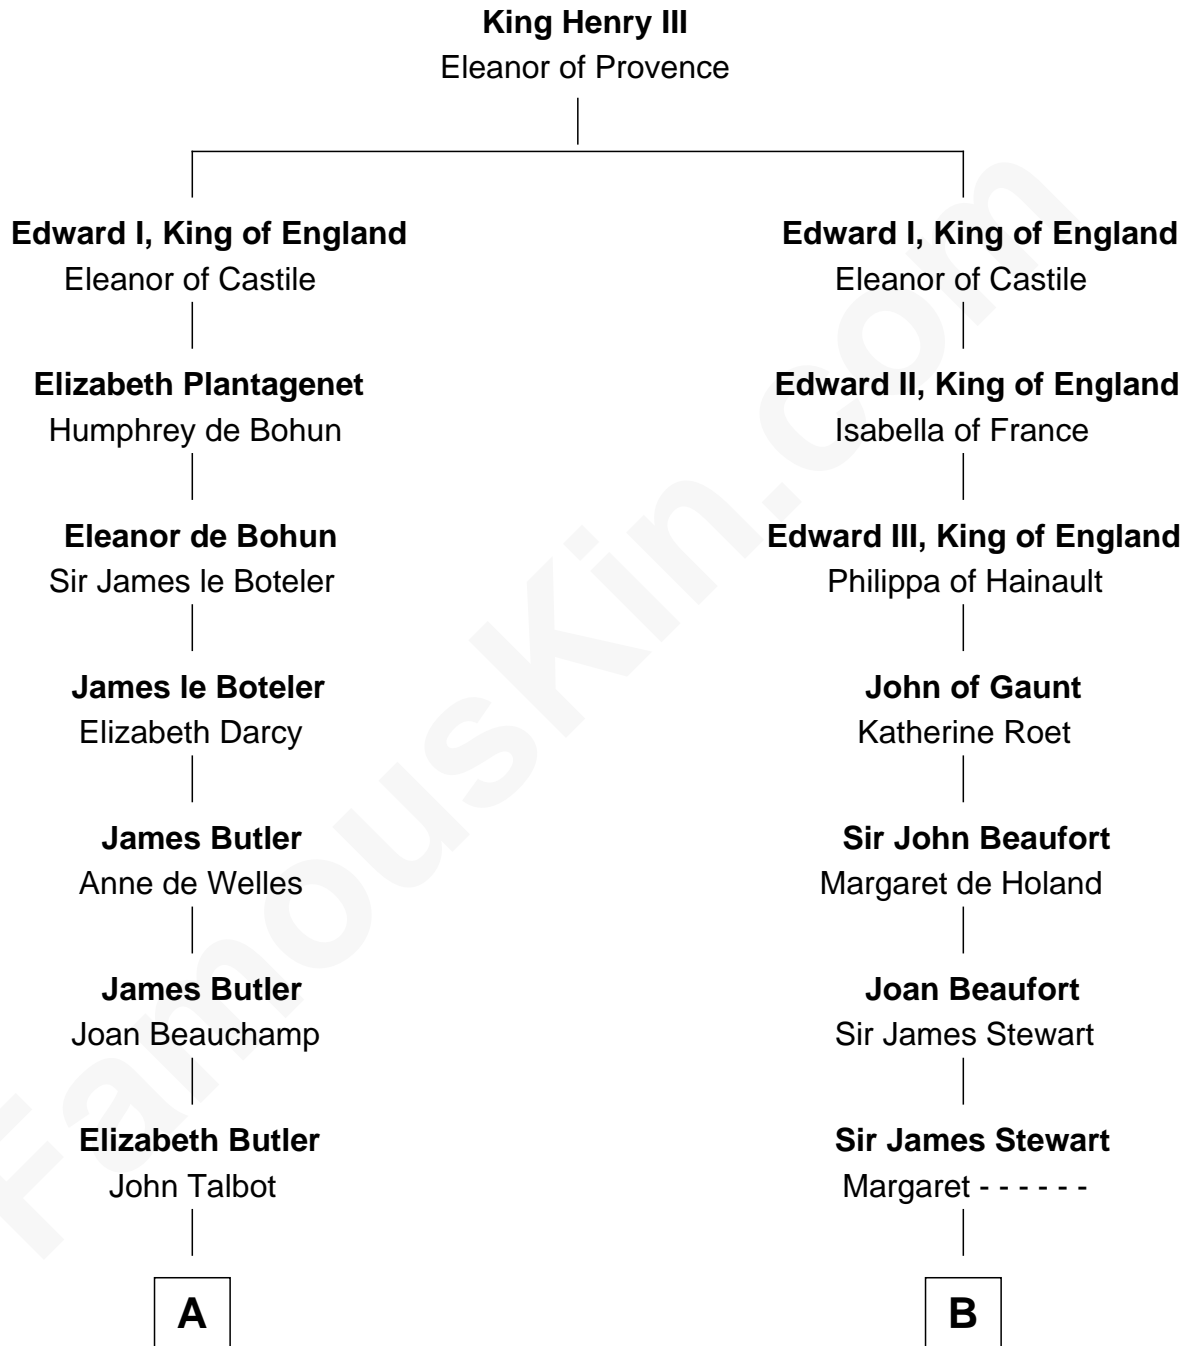

FamousKin.com Relationship Chart of

Queen Elizabeth II

Queen of the United Kingdom

18th cousin 3 times removed of

Noel Coward

Playwright, Actor, and Songwriter

C

Thomas George Lyon-Bowes

Charlotte Grimstead

Claude Bowes-Lyon

Frances Dora Smith

Claude George Bowes-Lyon

Cecilia Nina Cavendish-Bentinck

Elizabeth Bowes-Lyon

George VI, King of the United Kingdom

Queen Elizabeth II

Queen of the United Kingdom

D

Violet Agnes Veitch

Arthur Sabin Coward

Noel Coward

Playwright, Actor, and Songwriter

FamousKin.com