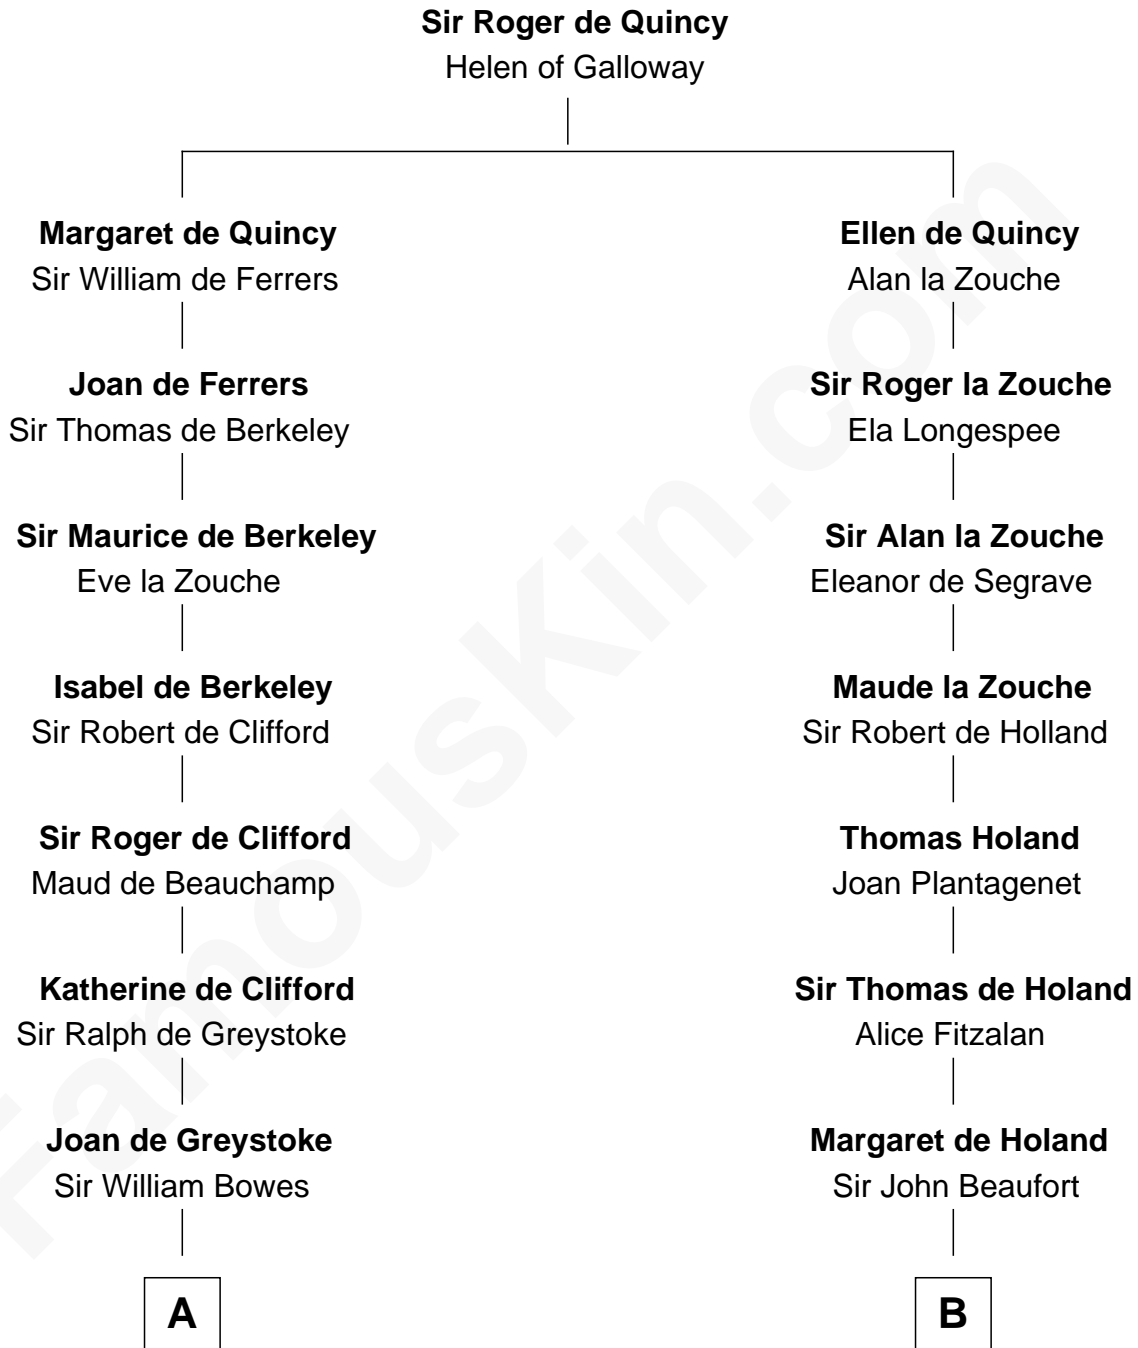

FamousKin.com

Relationship Chart of

Queen Elizabeth II

Queen of the United Kingdom

20th cousin 1 time removed of

Noel Coward

Playwright, Actor, and Songwriter

C

Thomas George Lyon-Bowes

Charlotte Grimstead

Claude Bowes-Lyon

Frances Dora Smith

Claude George Bowes-Lyon

Cecilia Nina Cavendish-Bentinck

Elizabeth Bowes-Lyon

George VI, King of the United Kingdom