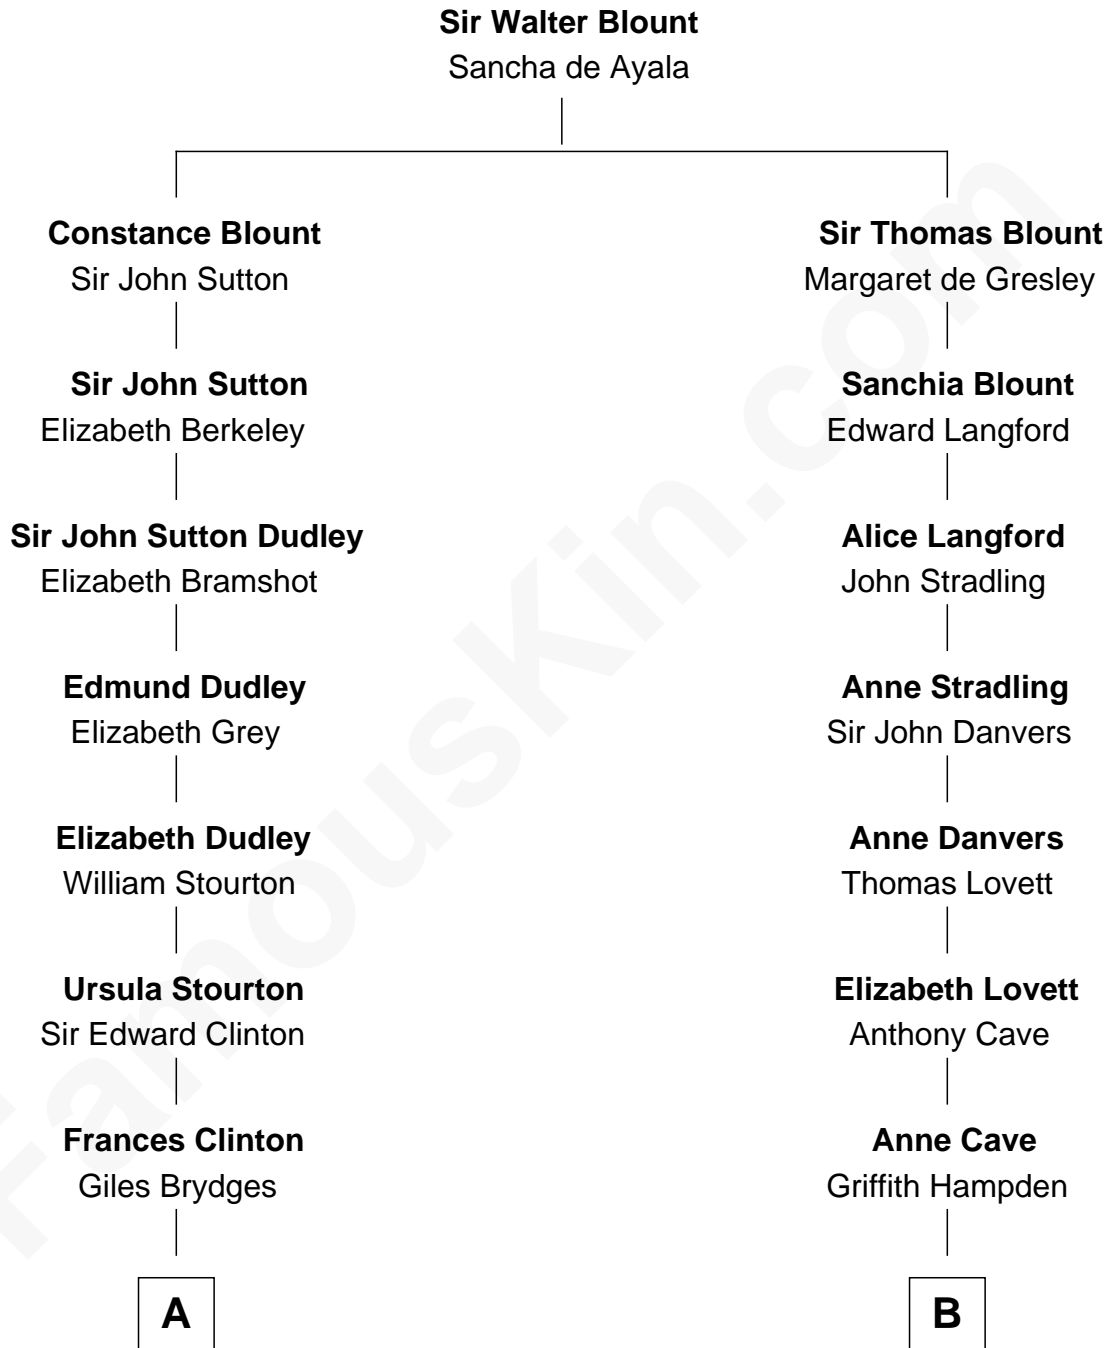

FamousKin.com Relationship Chart of

Queen Elizabeth II

Queen of the United Kingdom

8th cousin 10 times removed of

Edmund Waller

English Poet and Politician

C

Elizabeth Bowes-Lyon

George VI, King of the United Kingdom

Queen Elizabeth II

Queen of the United Kingdom

FamousKin.com

Elizabeth II photo by [Eric Draper](#)