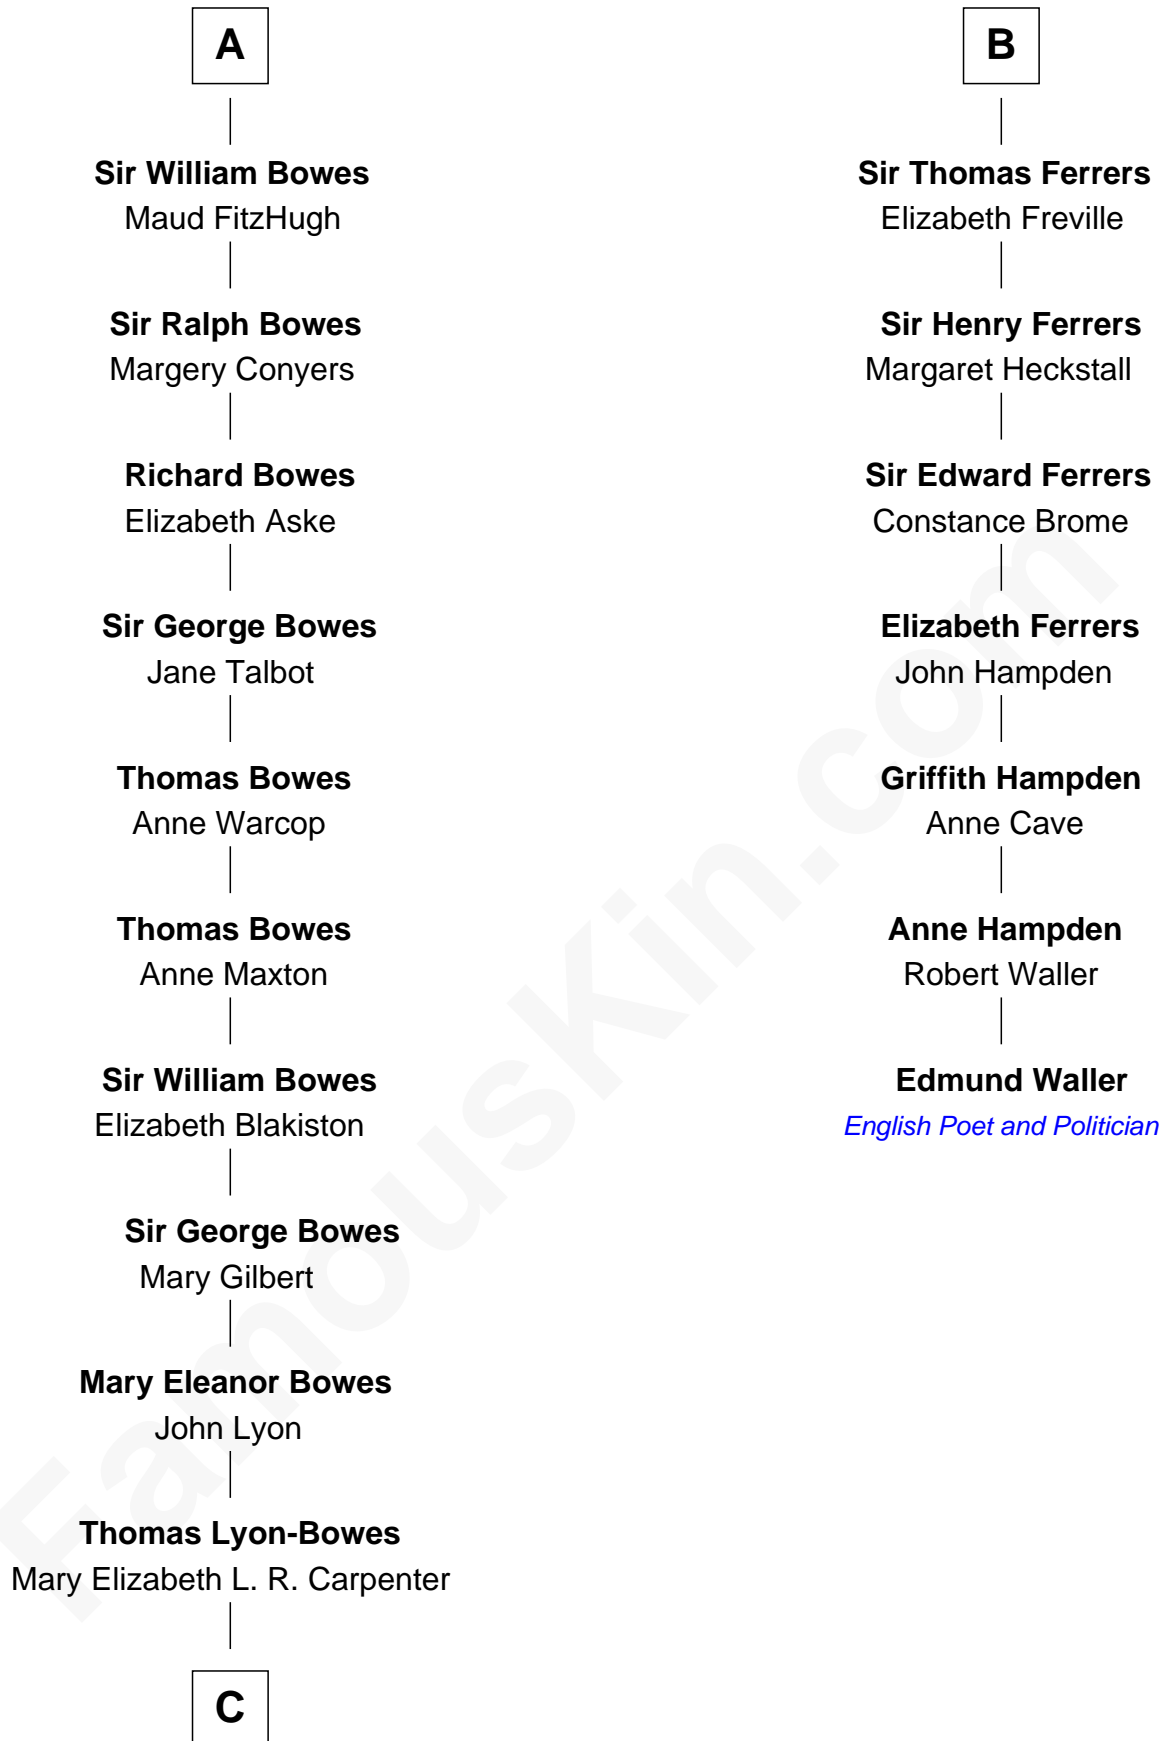

FamousKin.com Relationship Chart of

Queen Elizabeth II

Queen of the United Kingdom

13th cousin 8 times removed of

Edmund Waller

English Poet and Politician

Sir Humphrey de Bohun

Maud of Eu

George VI, King of the United Kingdom

Queen Elizabeth II

Queen of the United Kingdom

FamousKin.com