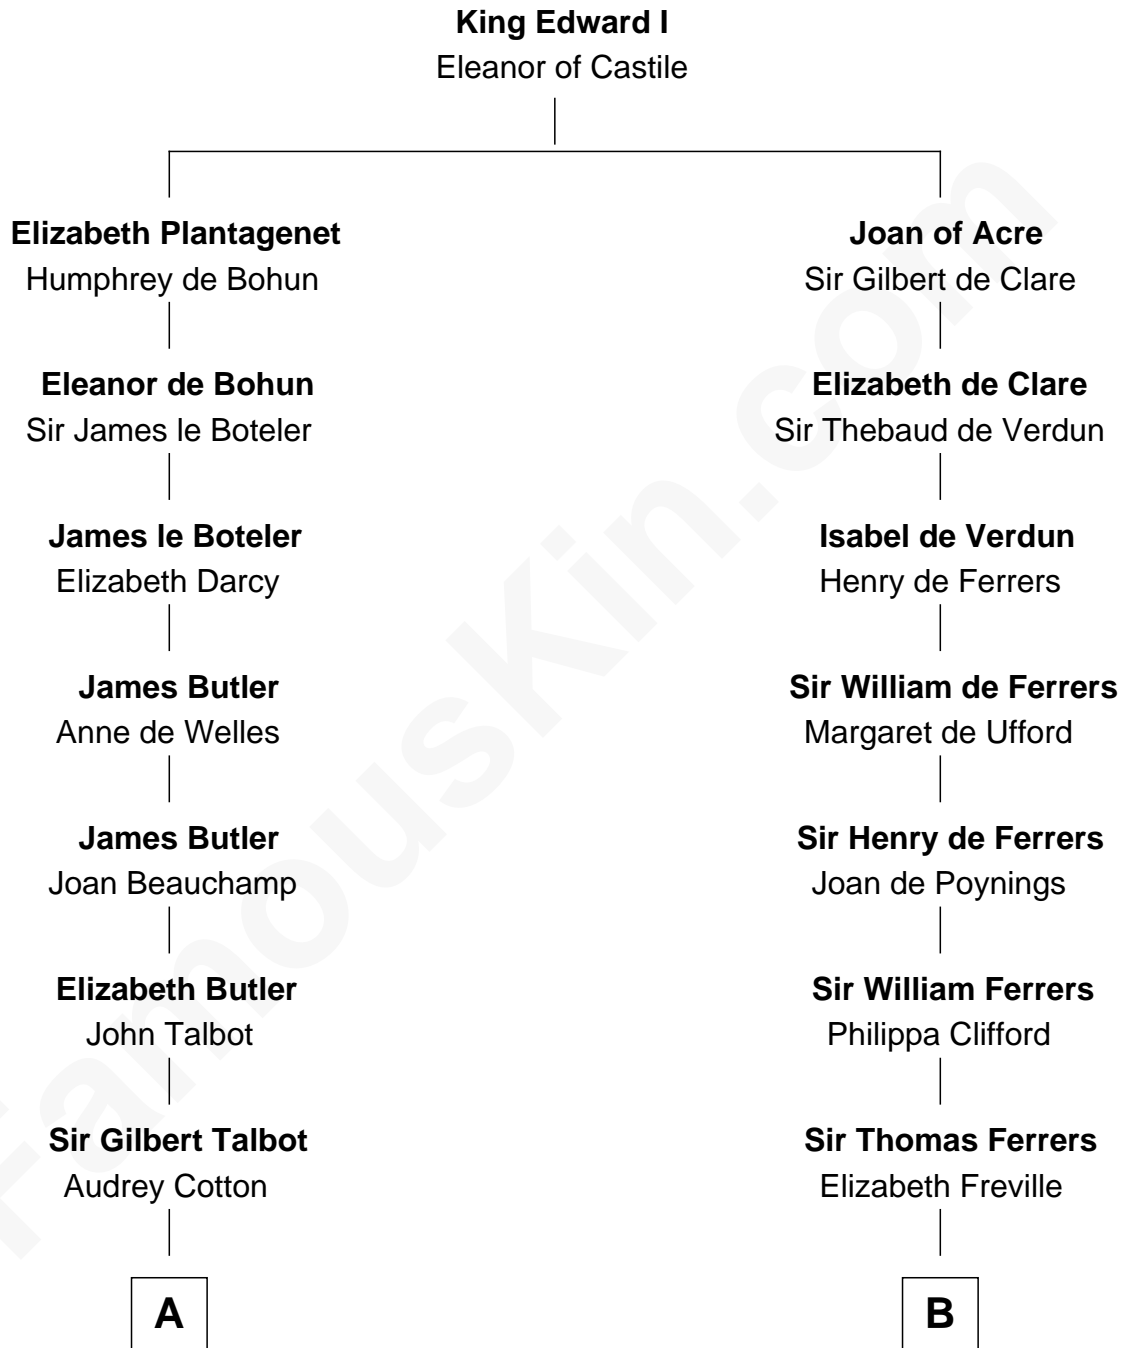

FamousKin.com Relationship Chart of

Queen Elizabeth II

Queen of the United Kingdom

12th cousin 8 times removed of

Edmund Waller

English Poet and Politician

C

—
Claude Bowes-Lyon

Frances Dora Smith

—
Claude George Bowes-Lyon

Cecilia Nina Cavendish-Bentinck

—
Elizabeth Bowes-Lyon

George VI, King of the United Kingdom

—
Queen Elizabeth II

Queen of the United Kingdom

FamousKin.com