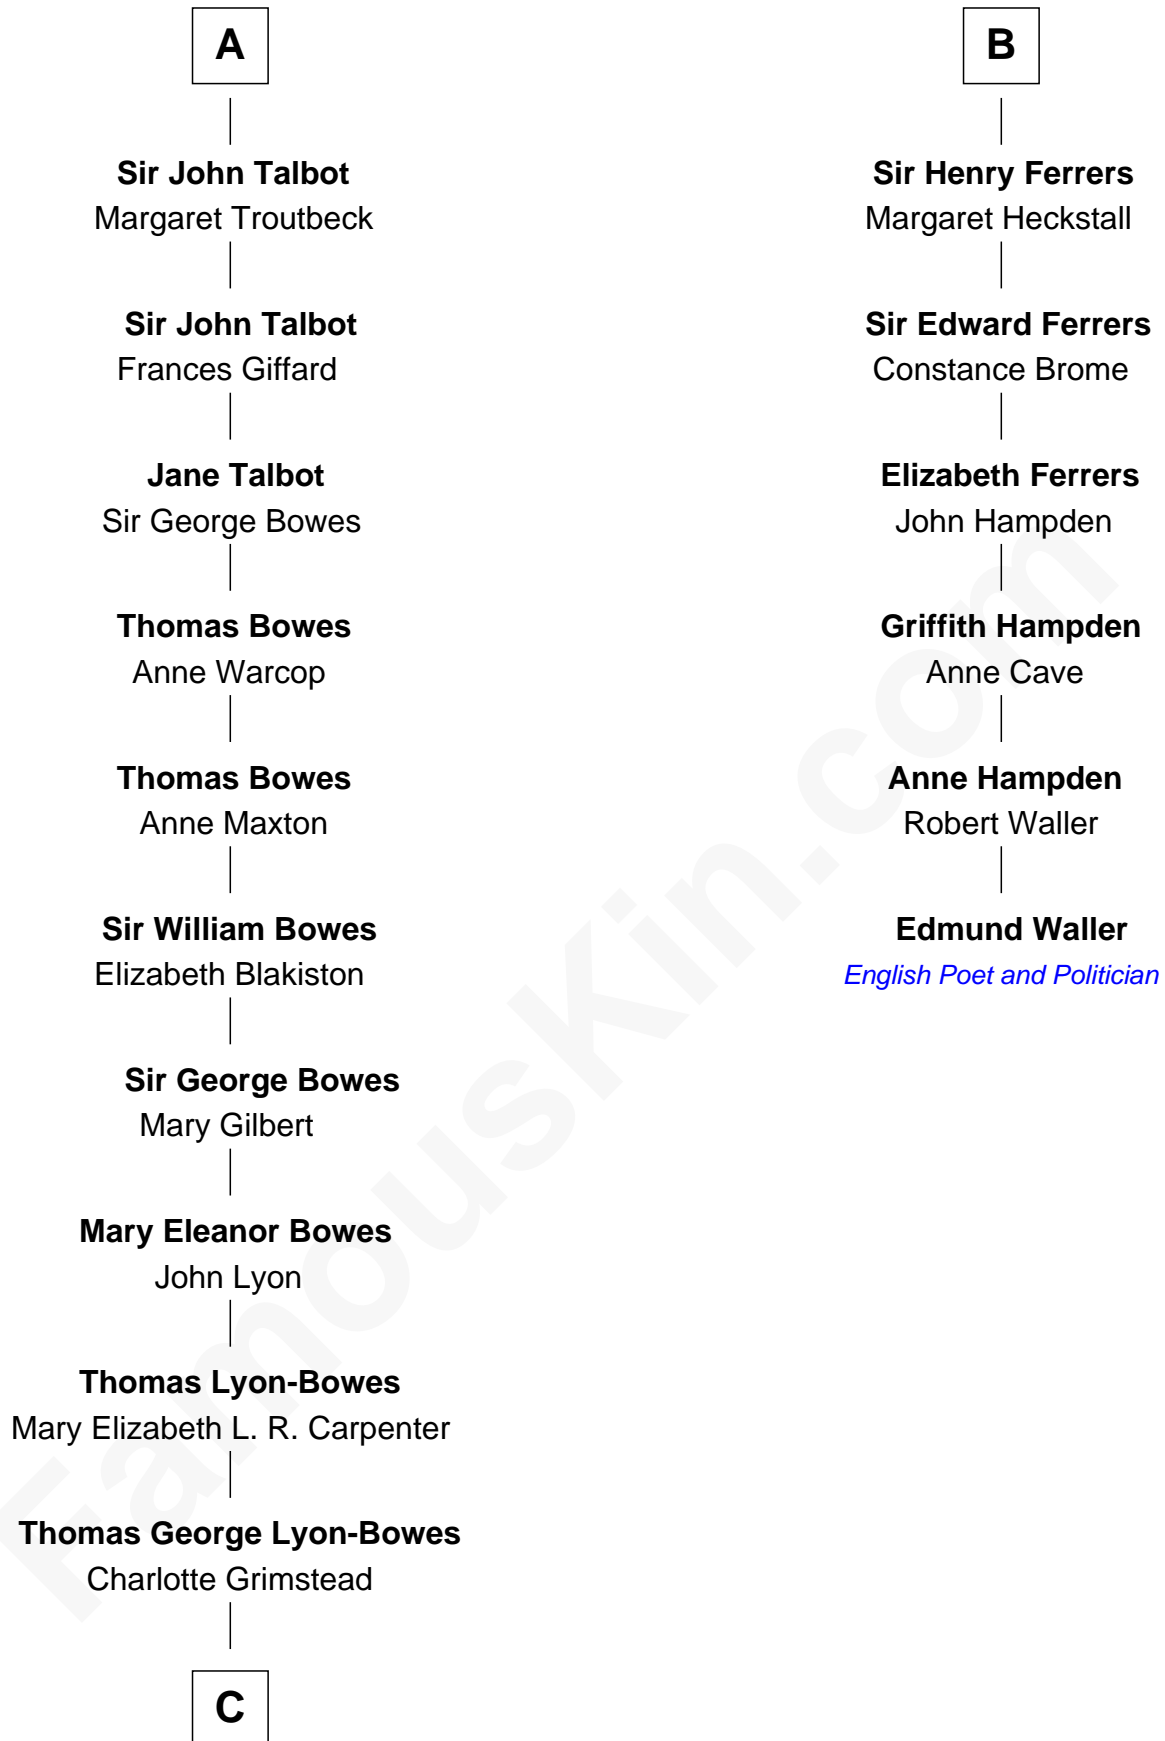

FamousKin.com Relationship Chart of

Queen Elizabeth II

Queen of the United Kingdom

12th cousin 8 times removed of

Edmund Waller

English Poet and Politician

C

—
Claude Bowes-Lyon

Frances Dora Smith

—
Claude George Bowes-Lyon

Cecilia Nina Cavendish-Bentinck

—
Elizabeth Bowes-Lyon

George VI, King of the United Kingdom

—
Queen Elizabeth II

Queen of the United Kingdom

FamousKin.com