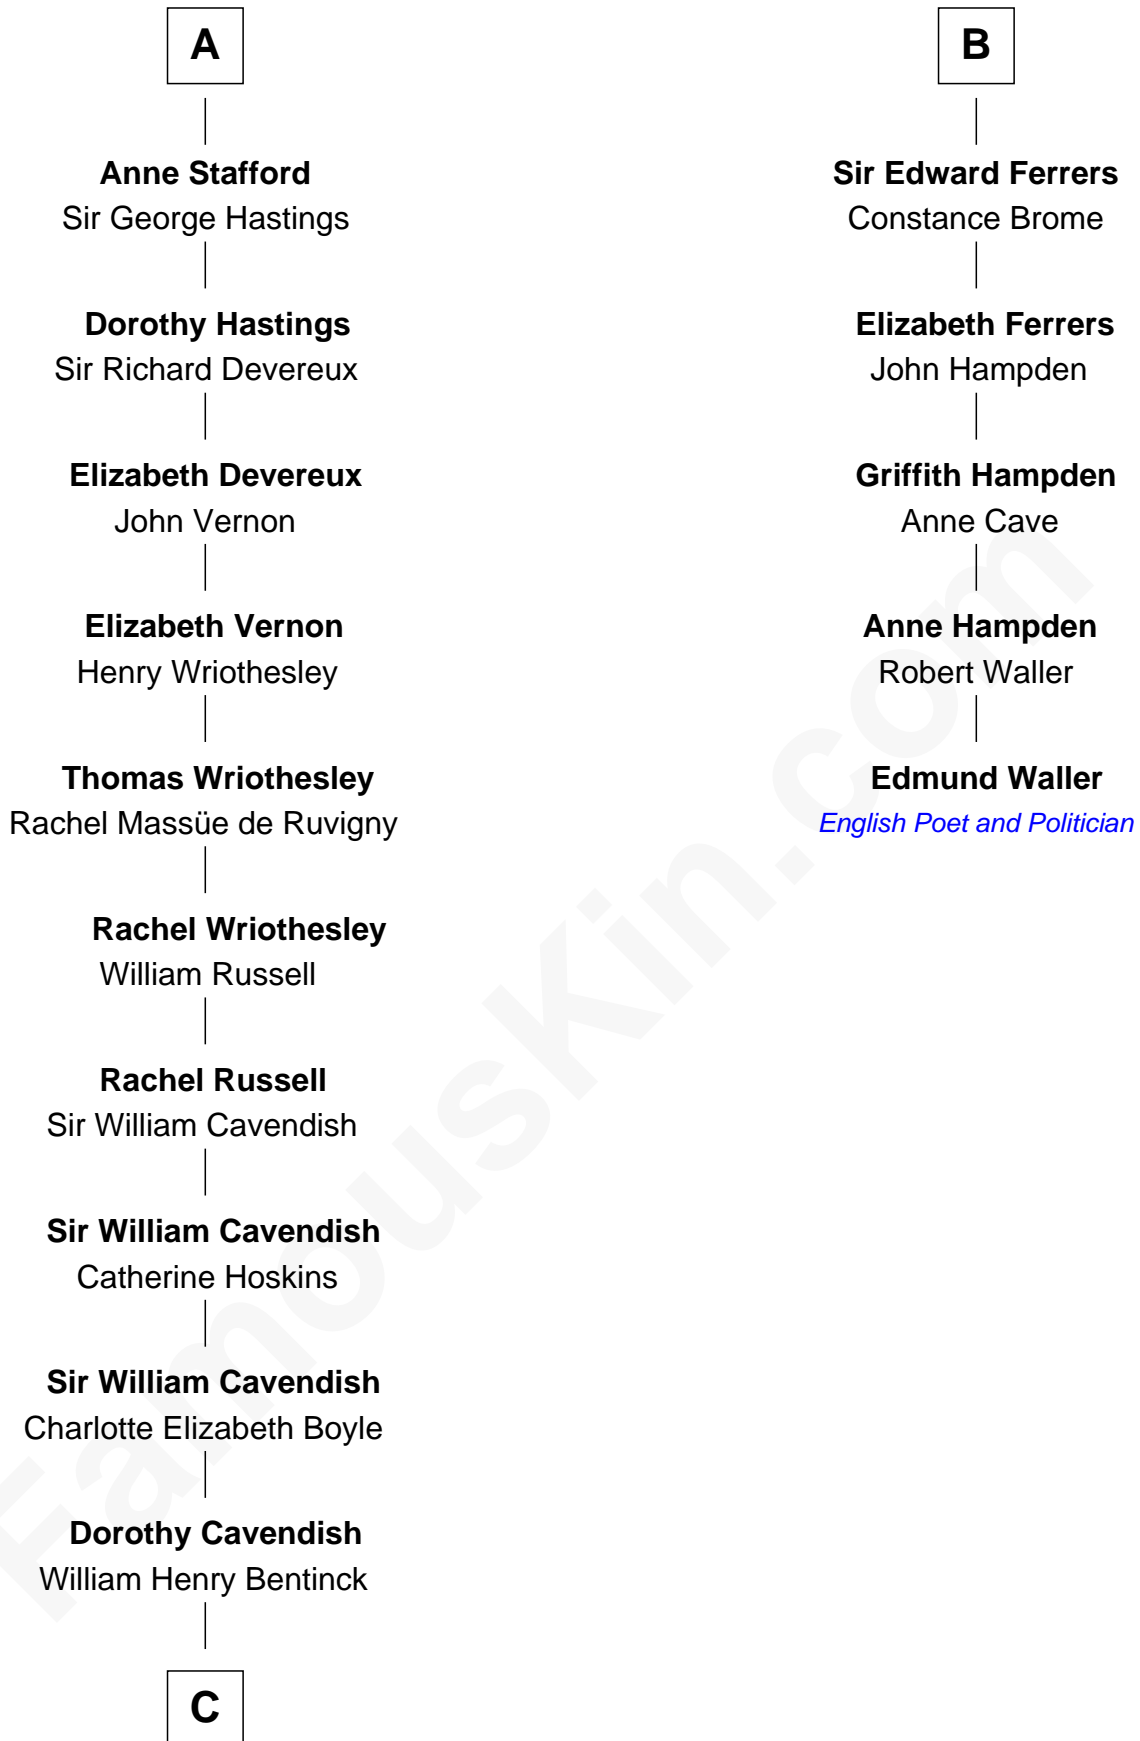

## Relationship Chart of

### Queen Elizabeth II

*Queen of the United Kingdom*

11th cousin 10 times removed of

**Edmund Waller**

*English Poet and Politician*

**Sir Gilbert de Clare**

Joan of Acre

**C**

George VI, King of the United Kingdom

**Queen Elizabeth II**

*Queen of the United Kingdom*