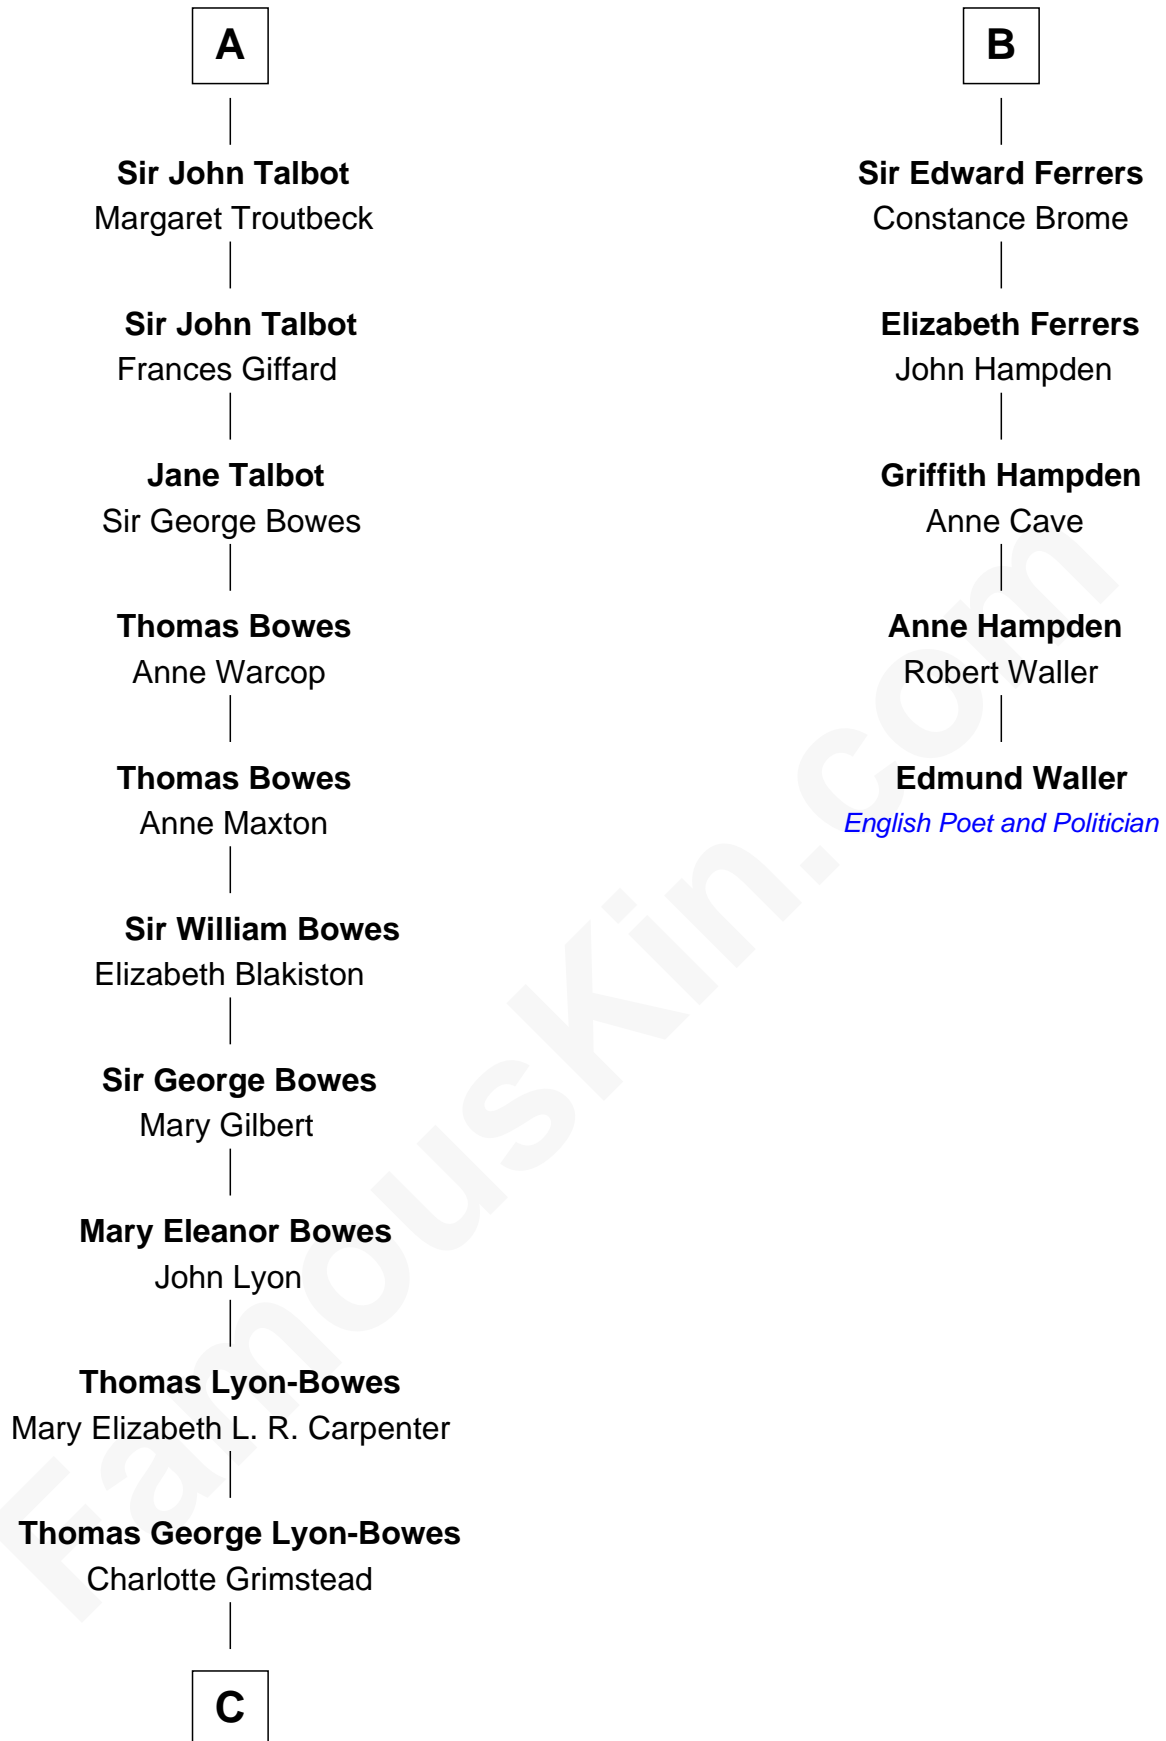

FamousKin.com Relationship Chart of

Queen Elizabeth II

Queen of the United Kingdom

11th cousin 9 times removed of

Edmund Waller

English Poet and Politician

John de Vaux

C

—
Claude Bowes-Lyon

Frances Dora Smith

—
Claude George Bowes-Lyon

Cecilia Nina Cavendish-Bentinck

—
Elizabeth Bowes-Lyon

George VI, King of the United Kingdom

—
Queen Elizabeth II

Queen of the United Kingdom