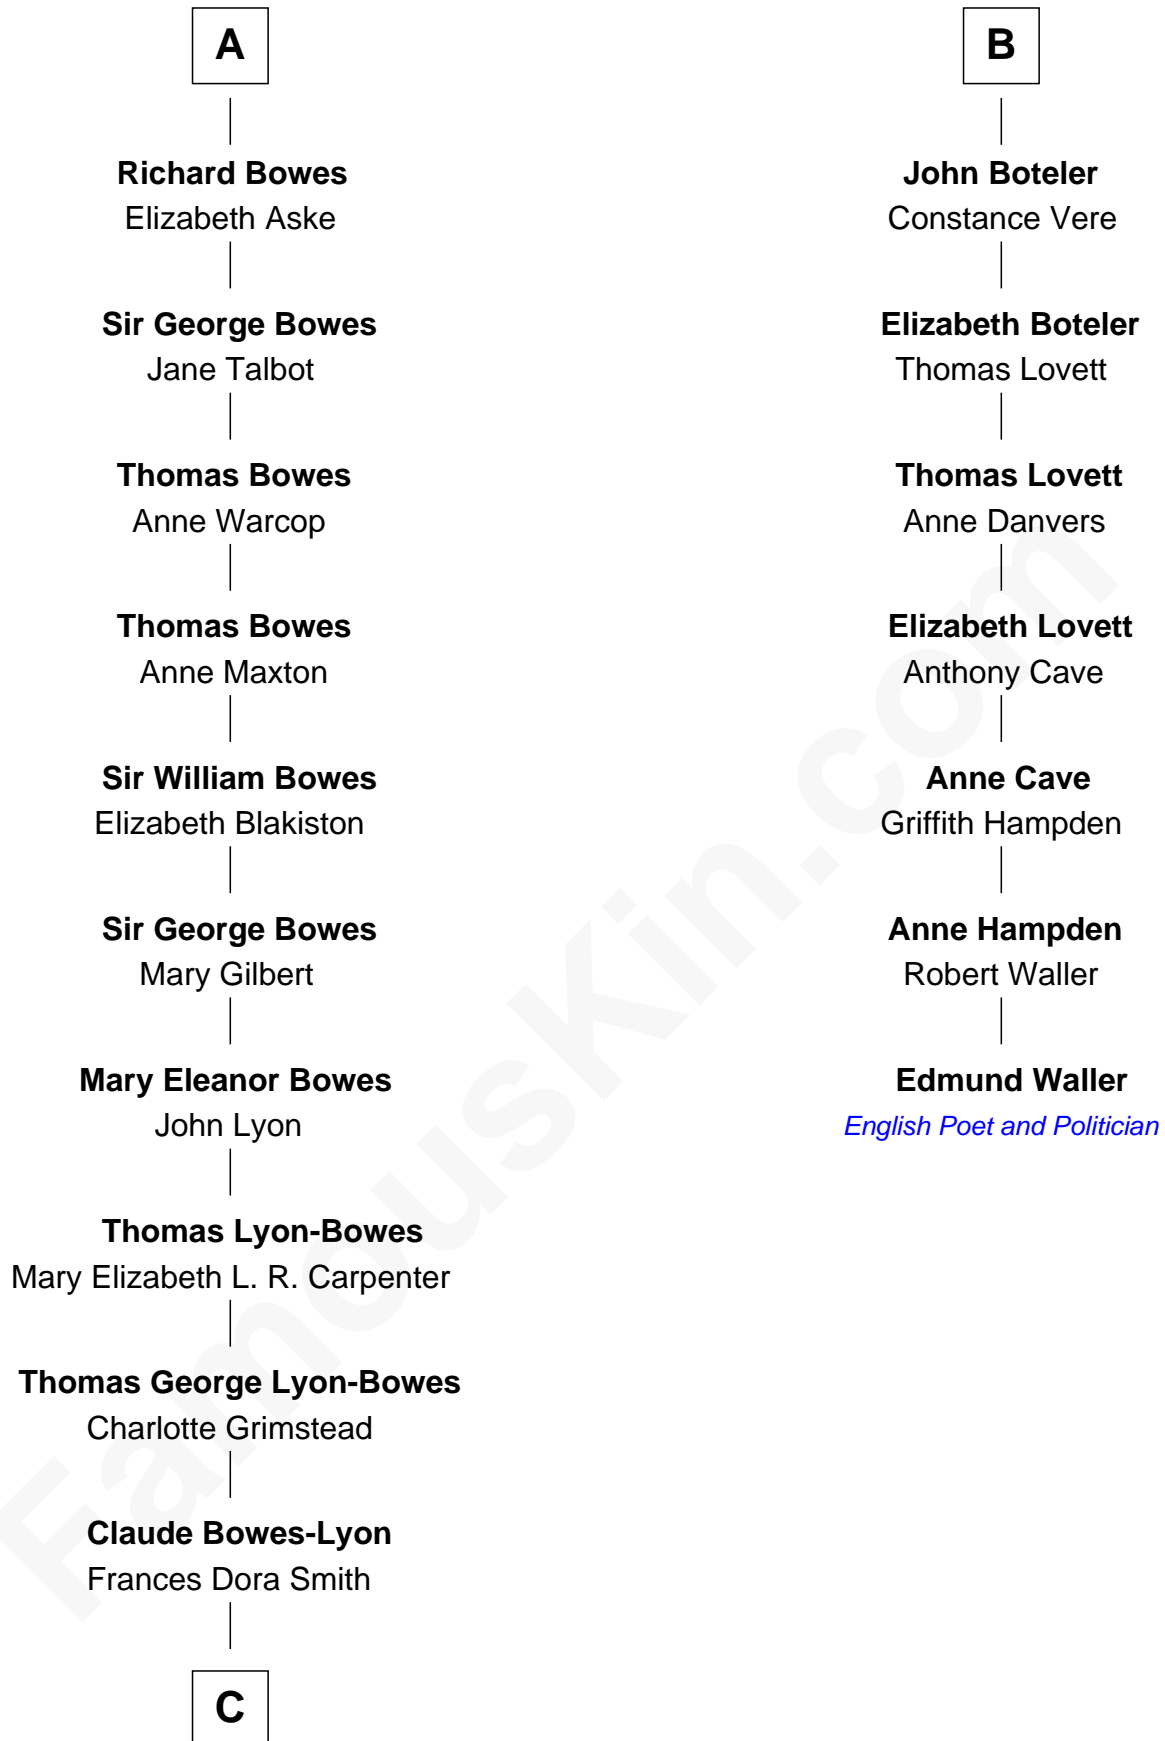

# FamousKin.com Relationship Chart of

**Queen Elizabeth II**

*Queen of the United Kingdom*

13th cousin 6 times removed of

**Edmund Waller**

*English Poet and Politician*

**C**

**Claude George Bowes-Lyon**  
Cecilia Nina Cavendish-Bentinck

**Elizabeth Bowes-Lyon**  
George VI, King of the United Kingdom

**Queen Elizabeth II**  
*Queen of the United Kingdom*

FamousKin.com