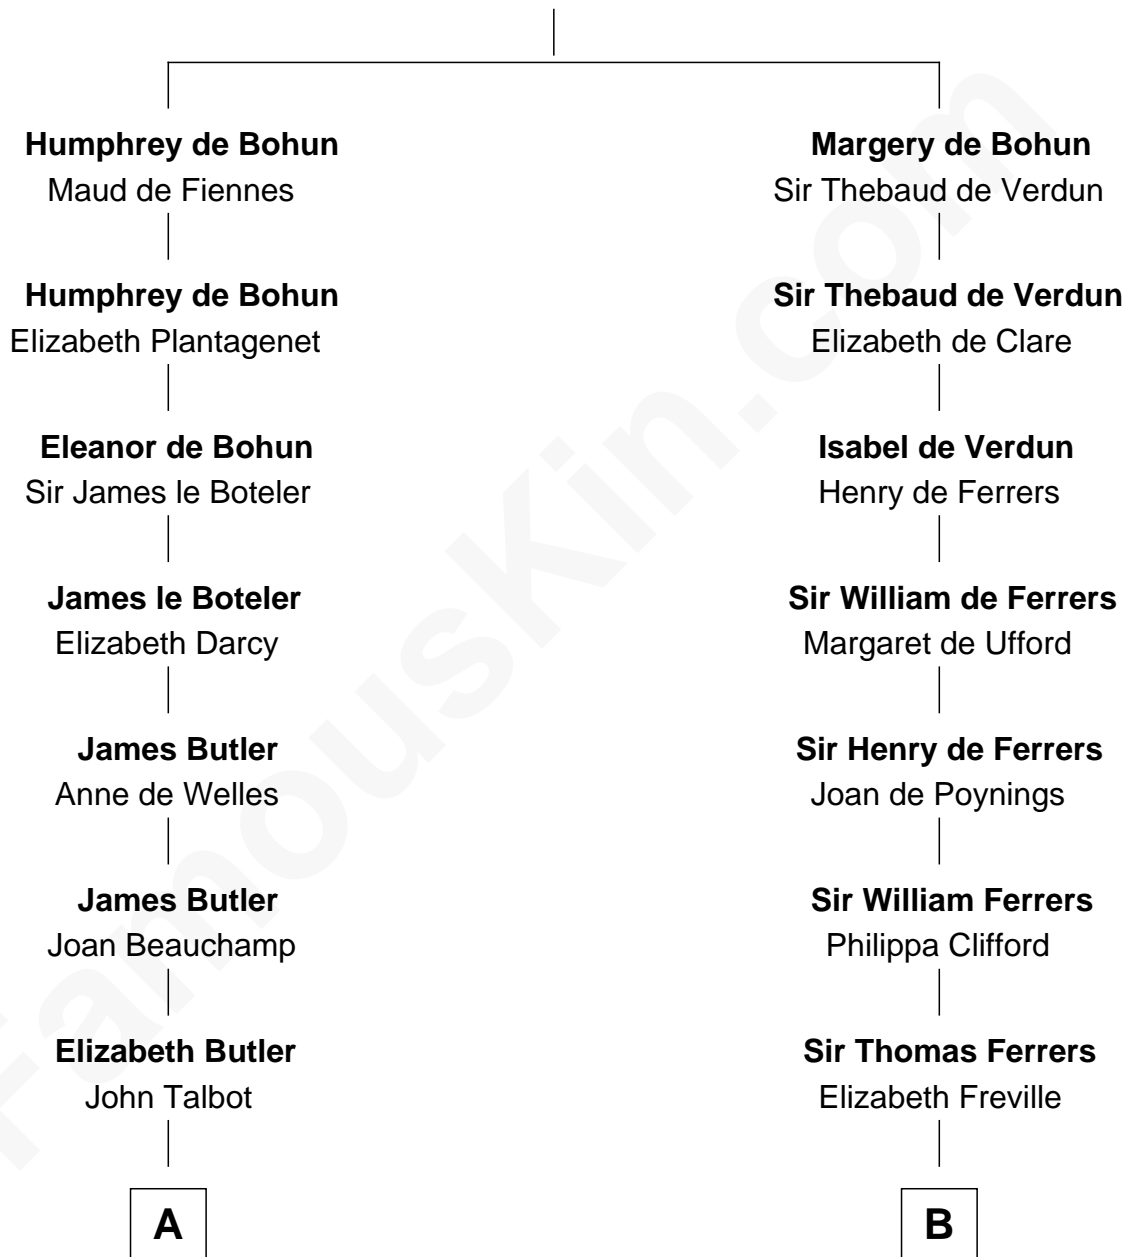

# FamousKin.com Relationship Chart of

**Queen Elizabeth II**

*Queen of the United Kingdom*

12th cousin 9 times removed of

**Edmund Waller**

*English Poet and Politician*

**Sir Humphrey de Bohun**

Eleanor de Braiose

**C**

—  
**Thomas George Lyon-Bowes**

Charlotte Grimstead

—  
**Claude Bowes-Lyon**

Frances Dora Smith

—  
**Claude George Bowes-Lyon**

Cecilia Nina Cavendish-Bentinck

—  
**Elizabeth Bowes-Lyon**

George VI, King of the United Kingdom

—  
**Queen Elizabeth II**

*Queen of the United Kingdom*

FamousKin.com