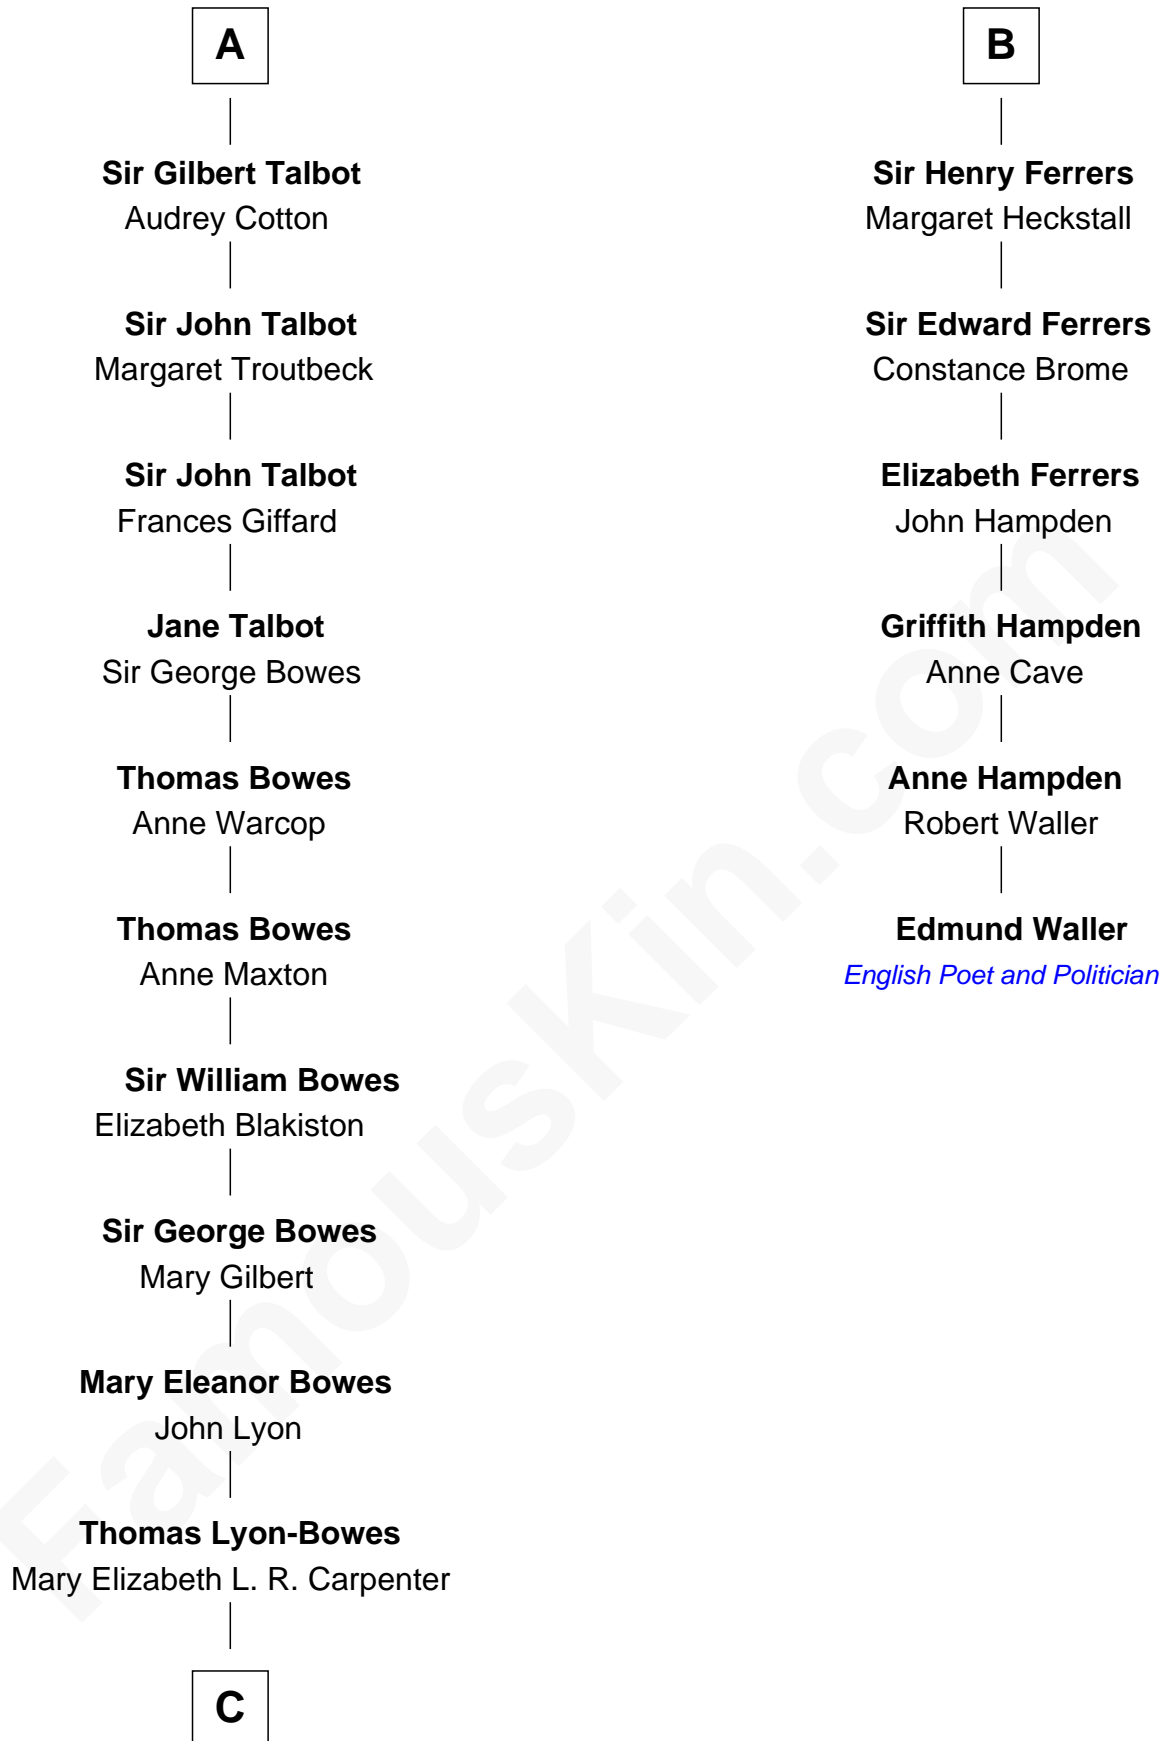

# FamousKin.com Relationship Chart of

**Queen Elizabeth II**

*Queen of the United Kingdom*

12th cousin 9 times removed of

**Edmund Waller**

*English Poet and Politician*

**Sir Humphrey de Bohun**

Eleanor de Braiose

George VI, King of the United Kingdom

—  
**Queen Elizabeth II**

*Queen of the United Kingdom*

FamousKin.com