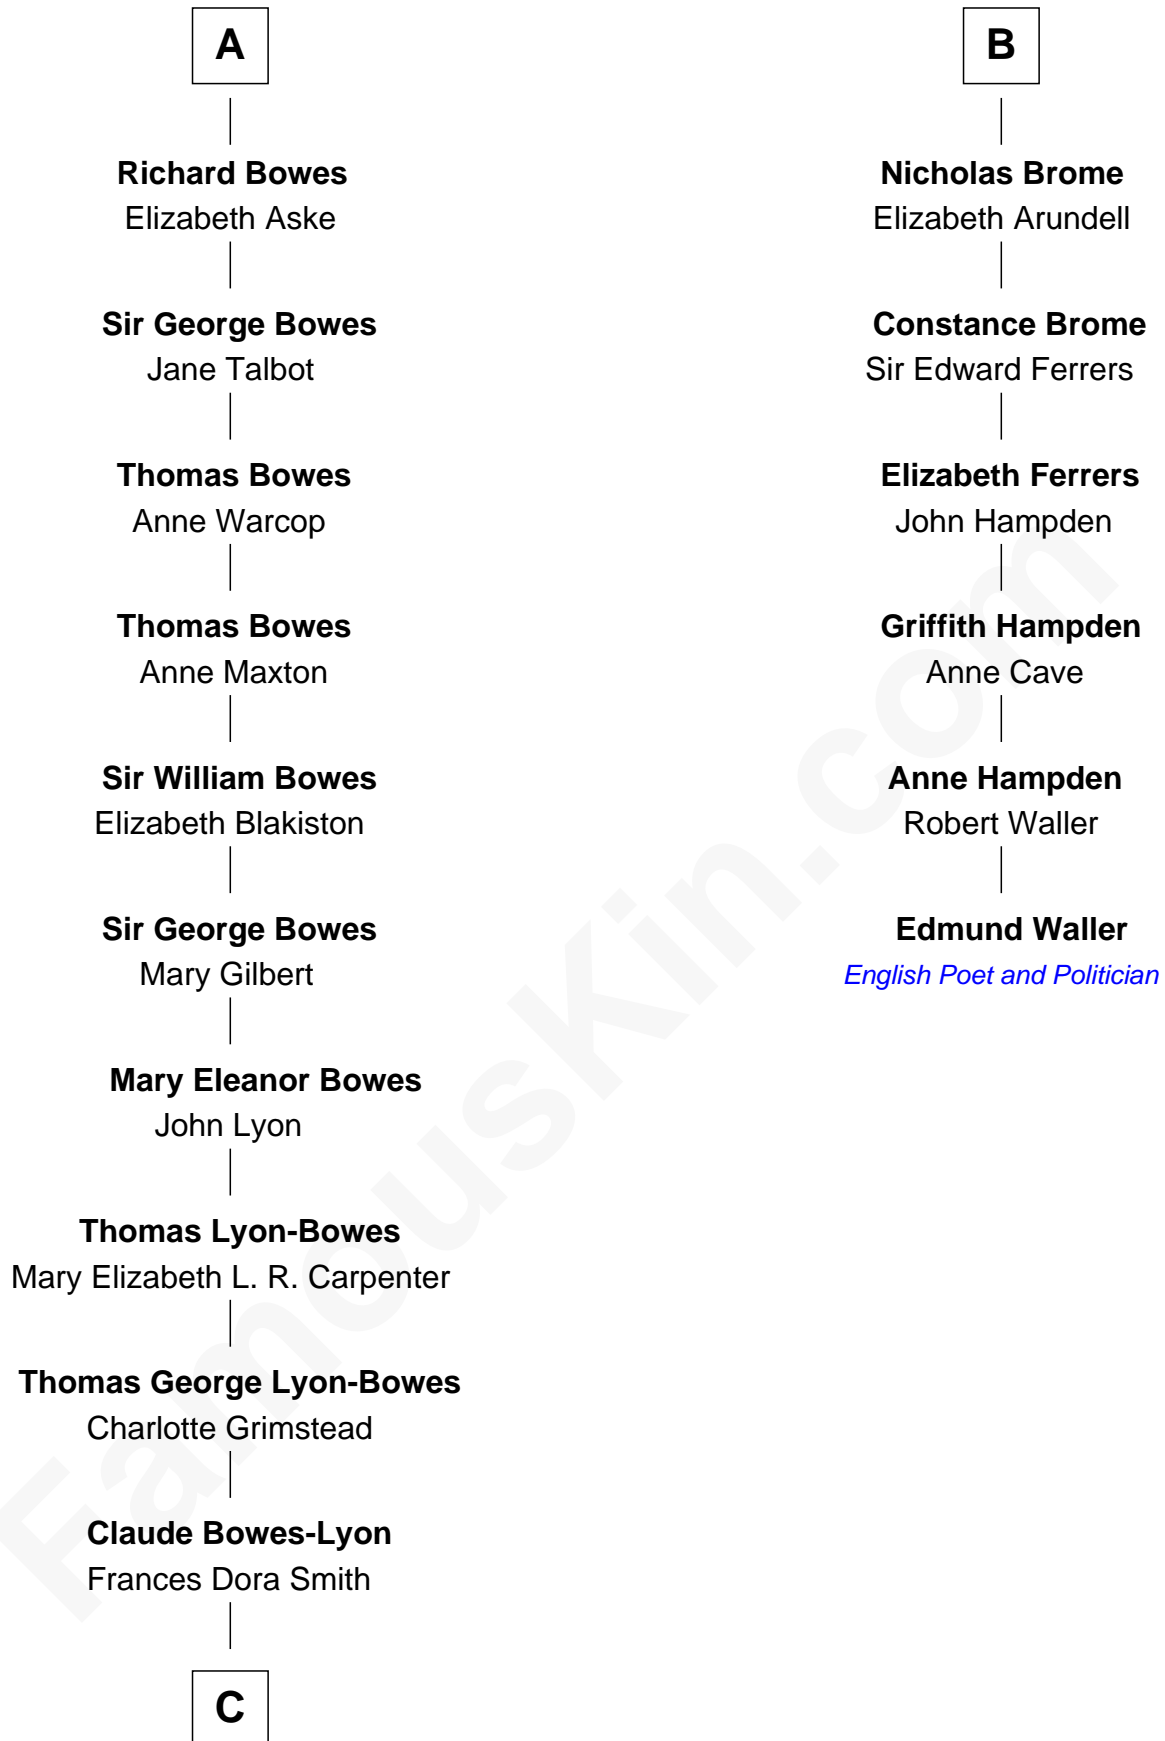

# FamousKin.com Relationship Chart of

**Queen Elizabeth II**

*Queen of the United Kingdom*

12th cousin 7 times removed of

**Edmund Waller**

*English Poet and Politician*

**Sir James de Audley**

Ela Longespee

Katherine Giffard

**Sir Nicholas Audley**

Joan Martin

**Alice de Audley**

Sir Hugh de Meynell

**Isabel de Meynell**

Sir Thomas de Shirley

**Sir Hugh Shirley**

Beatrice Brewes

**Sir Ralph Shirley**

Joan Basset

**Beatrice Shirley**

John Brome

**B**

**C**

**Claude George Bowes-Lyon**  
Cecilia Nina Cavendish-Bentinck

**Elizabeth Bowes-Lyon**  
George VI, King of the United Kingdom

**Queen Elizabeth II**  
*Queen of the United Kingdom*

FamousKin.com