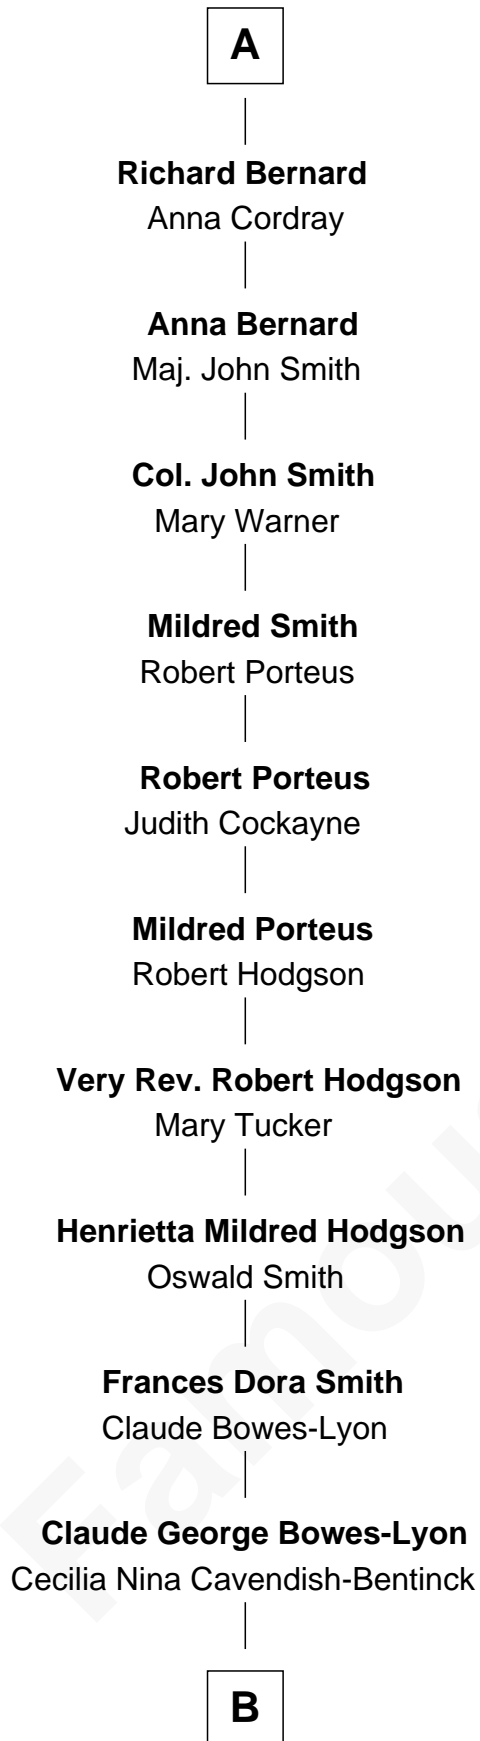

FamousKin.com

Relationship Chart of

Queen Elizabeth II

Queen of the United Kingdom

7th cousin 11 times removed of

Edmund Waller

English Poet and Politician

Stephen le Scrope

Margery de Welles

John le Scrope
Elizabeth Chaworth

Elizabeth le Scrope
Sir Henry le Scrope

Margaret Scrope
John Bernard

John Bernard
Margaret Daundelyn

John Bernard
Cecily Muscote

Francis Bernard
Alice Hazlewood

Richard Bernard
Elizabeth Woolhouse

A

Maude le Scrope
Sir Baldwin Freville

Elizabeth Freville
Sir Thomas Ferrers

Sir Henry Ferrers
Margaret Heckstall

Sir Edward Ferrers
Constance Brome

Elizabeth Ferrers
John Hampden

Griffith Hampden
Anne Cave

Anne Hampden
Robert Waller

Edmund Waller
English Poet and Politician

B

Elizabeth Bowes-Lyon

George VI, King of the United Kingdom

Queen Elizabeth II

Queen of the United Kingdom