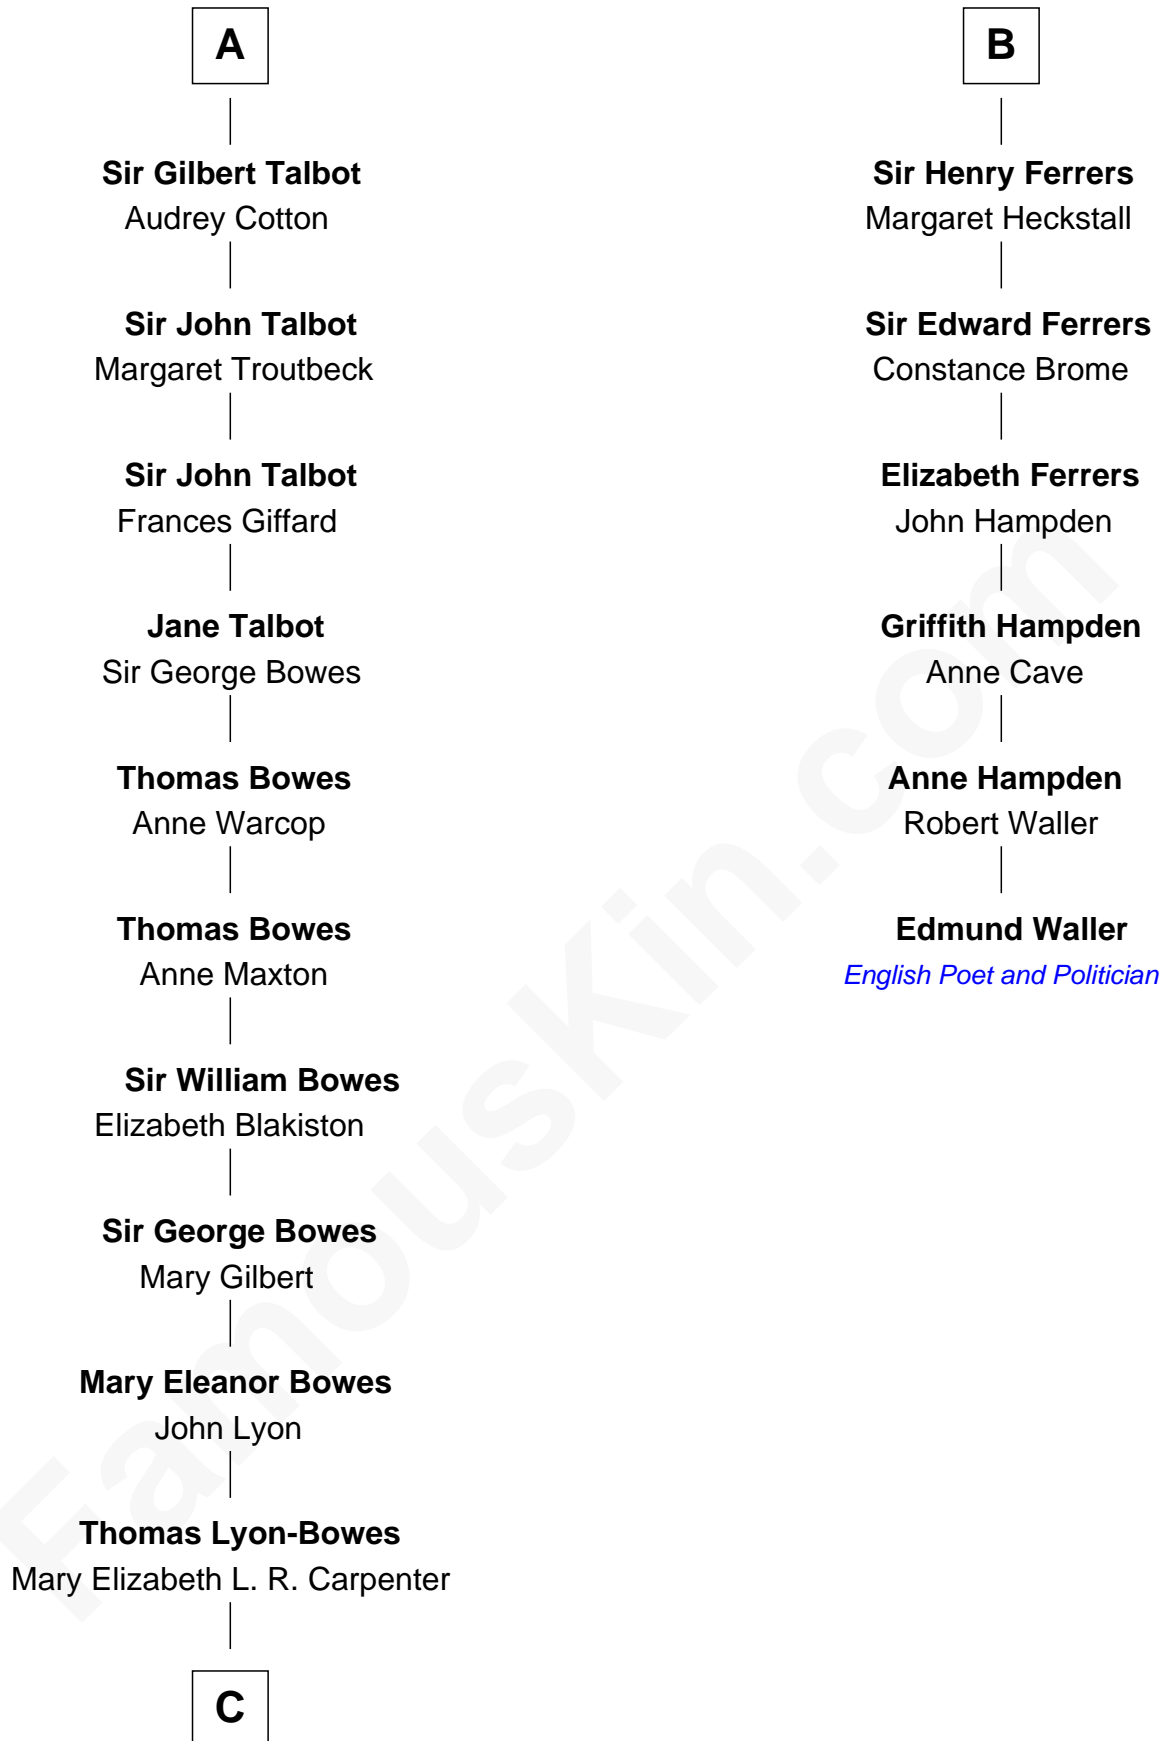

# FamousKin.com Relationship Chart of

**Queen Elizabeth II**

*Queen of the United Kingdom*

12th cousin 9 times removed of

**Edmund Waller**

*English Poet and Politician*

**C**

**Thomas George Lyon-Bowes**

Charlotte Grimstead

**Claude Bowes-Lyon**

Frances Dora Smith

**Claude George Bowes-Lyon**

Cecilia Nina Cavendish-Bentinck

**Elizabeth Bowes-Lyon**

George VI, King of the United Kingdom

**Queen Elizabeth II**

*Queen of the United Kingdom*

FamousKin.com