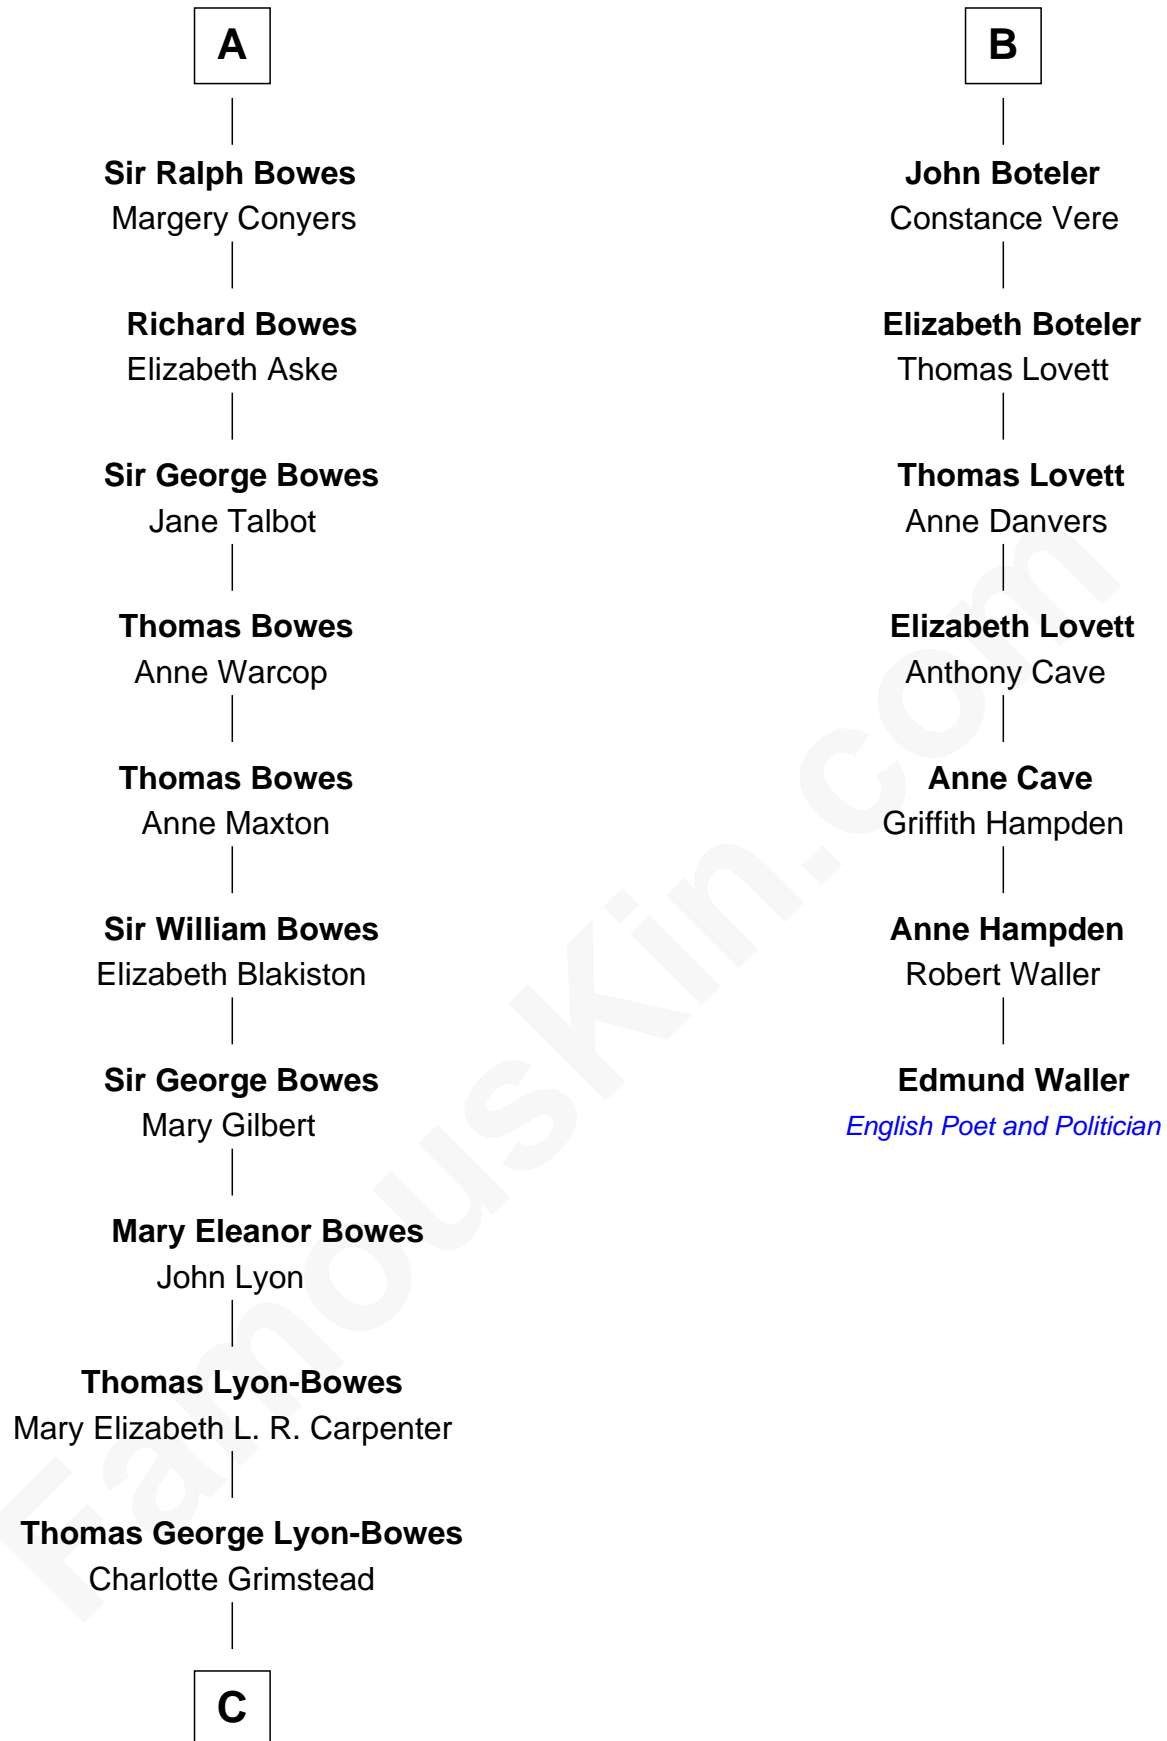

# FamousKin.com Relationship Chart of

**Queen Elizabeth II**

*Queen of the United Kingdom*

13th cousin 7 times removed of

**Edmund Waller**

*English Poet and Politician*

**Sir William de Cantilupe**

Eve de Braiose

**C**

—  
**Claude Bowes-Lyon**

Frances Dora Smith

—  
**Claude George Bowes-Lyon**

Cecilia Nina Cavendish-Bentinck

—  
**Elizabeth Bowes-Lyon**

George VI, King of the United Kingdom

—  
**Queen Elizabeth II**

*Queen of the United Kingdom*

FamousKin.com