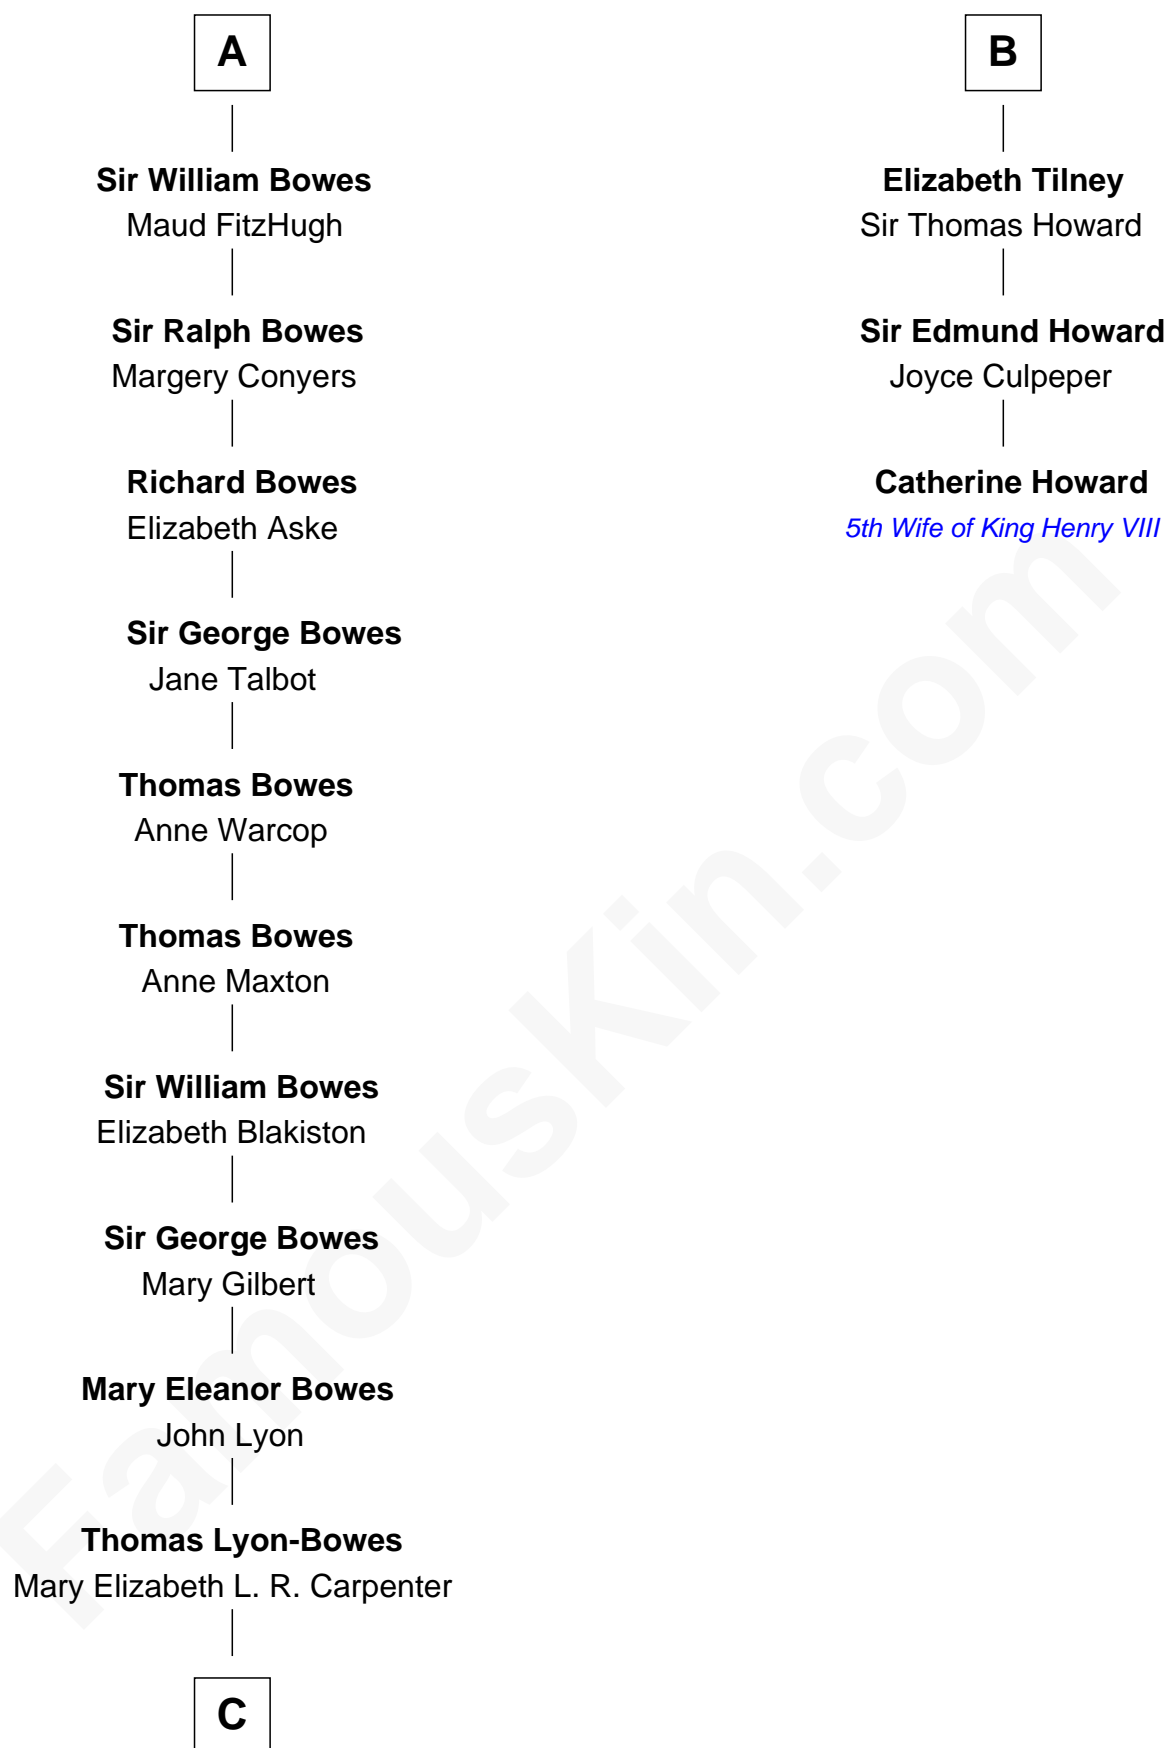

FamousKin.com

Relationship Chart of

Queen Elizabeth II

Queen of the United Kingdom

9th cousin 12 times removed of

Catherine Howard

5th Wife of King Henry VIII

Sir Humphrey de Bohun

Maud of Eu

C

Thomas George Lyon-Bowes

Charlotte Grimstead

Claude Bowes-Lyon

Frances Dora Smith

Claude George Bowes-Lyon

Cecilia Nina Cavendish-Bentinck

Elizabeth Bowes-Lyon

George VI, King of the United Kingdom

Queen Elizabeth II

Queen of the United Kingdom