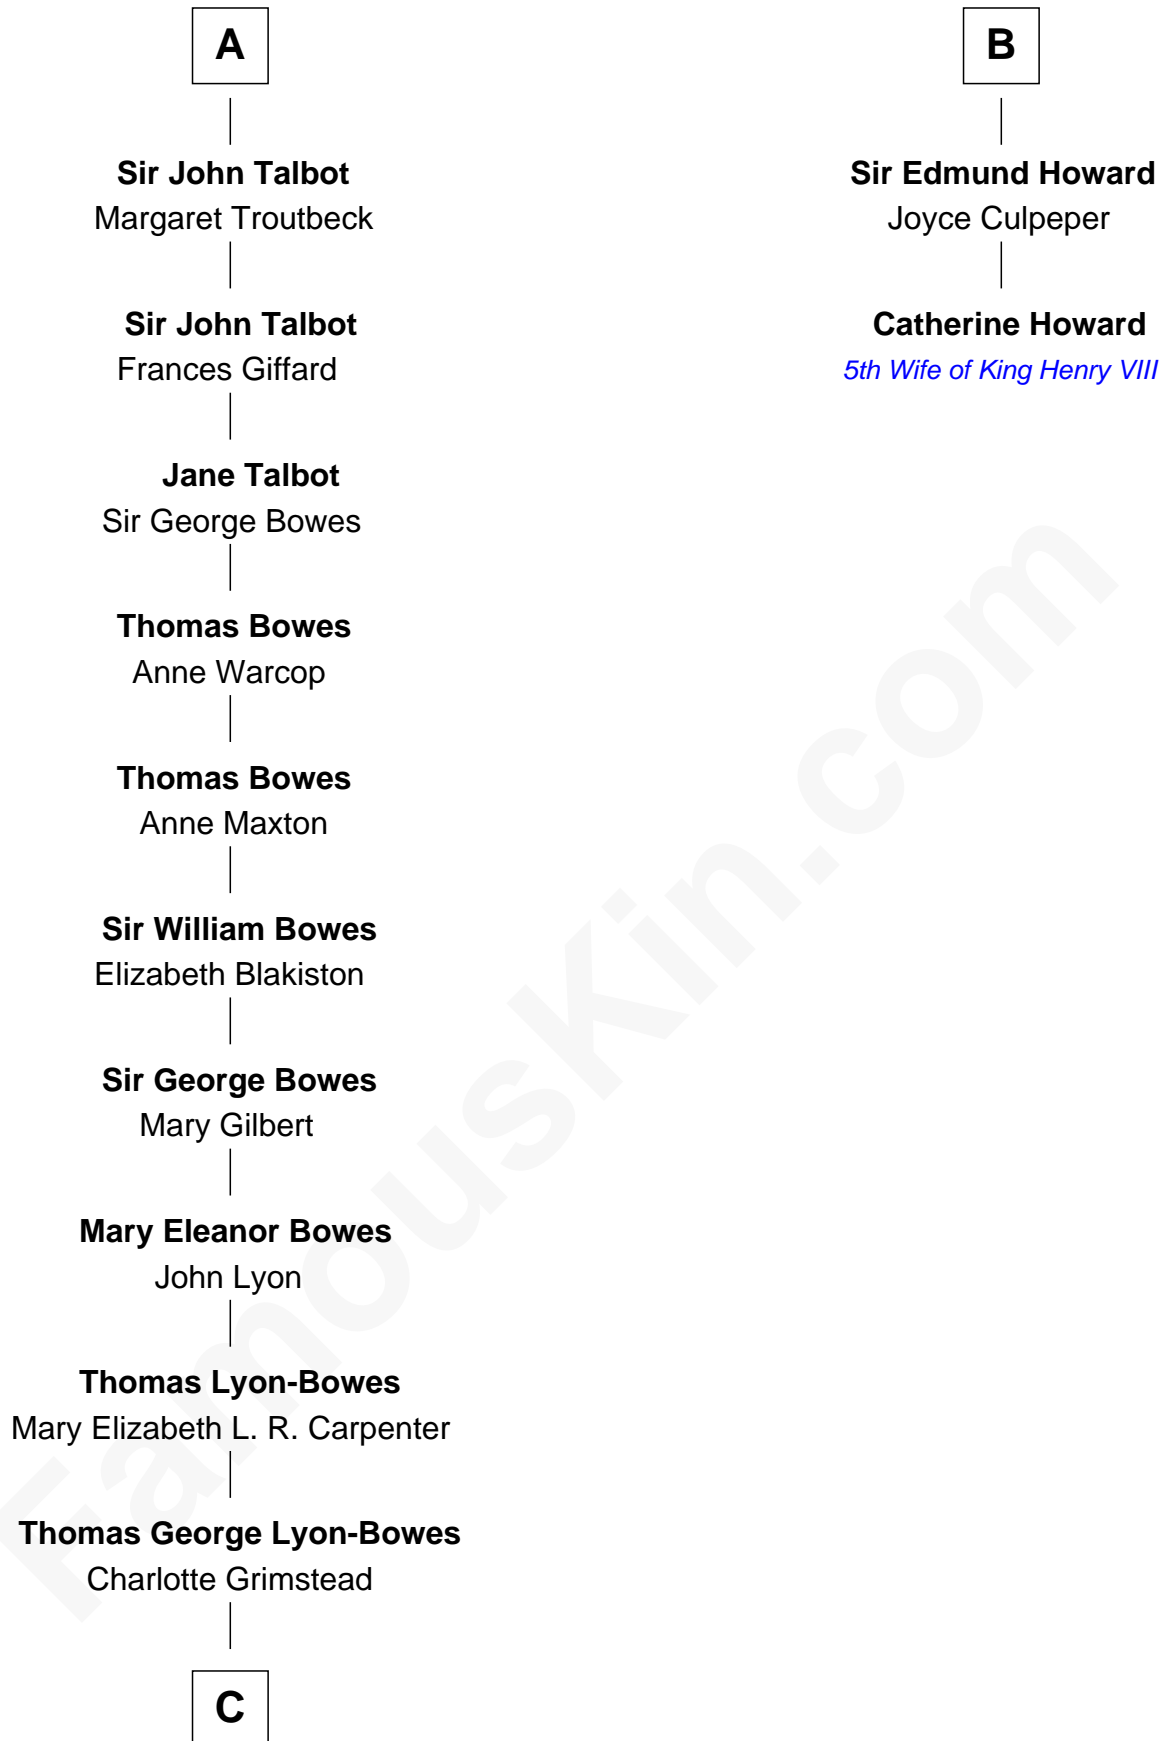

FamousKin.com Relationship Chart of

Queen Elizabeth II

Queen of the United Kingdom

8th cousin 12 times removed of

Catherine Howard

5th Wife of King Henry VIII

Humphrey de Bohun

Maud de Fiennes

Elizabeth Plantagenet

Sir William de Bohun

Elizabeth de Badlesmere

Elizabeth de Bohun

Sir Richard Fitzalan

Elizabeth Fitzalan

Sir Thomas Mowbray

Margaret Mowbray

Sir Robert Howard

Sir John Howard

Katherine Moleyns

Sir Thomas Howard

Elizabeth Tilney

B

C

—
Claude Bowes-Lyon