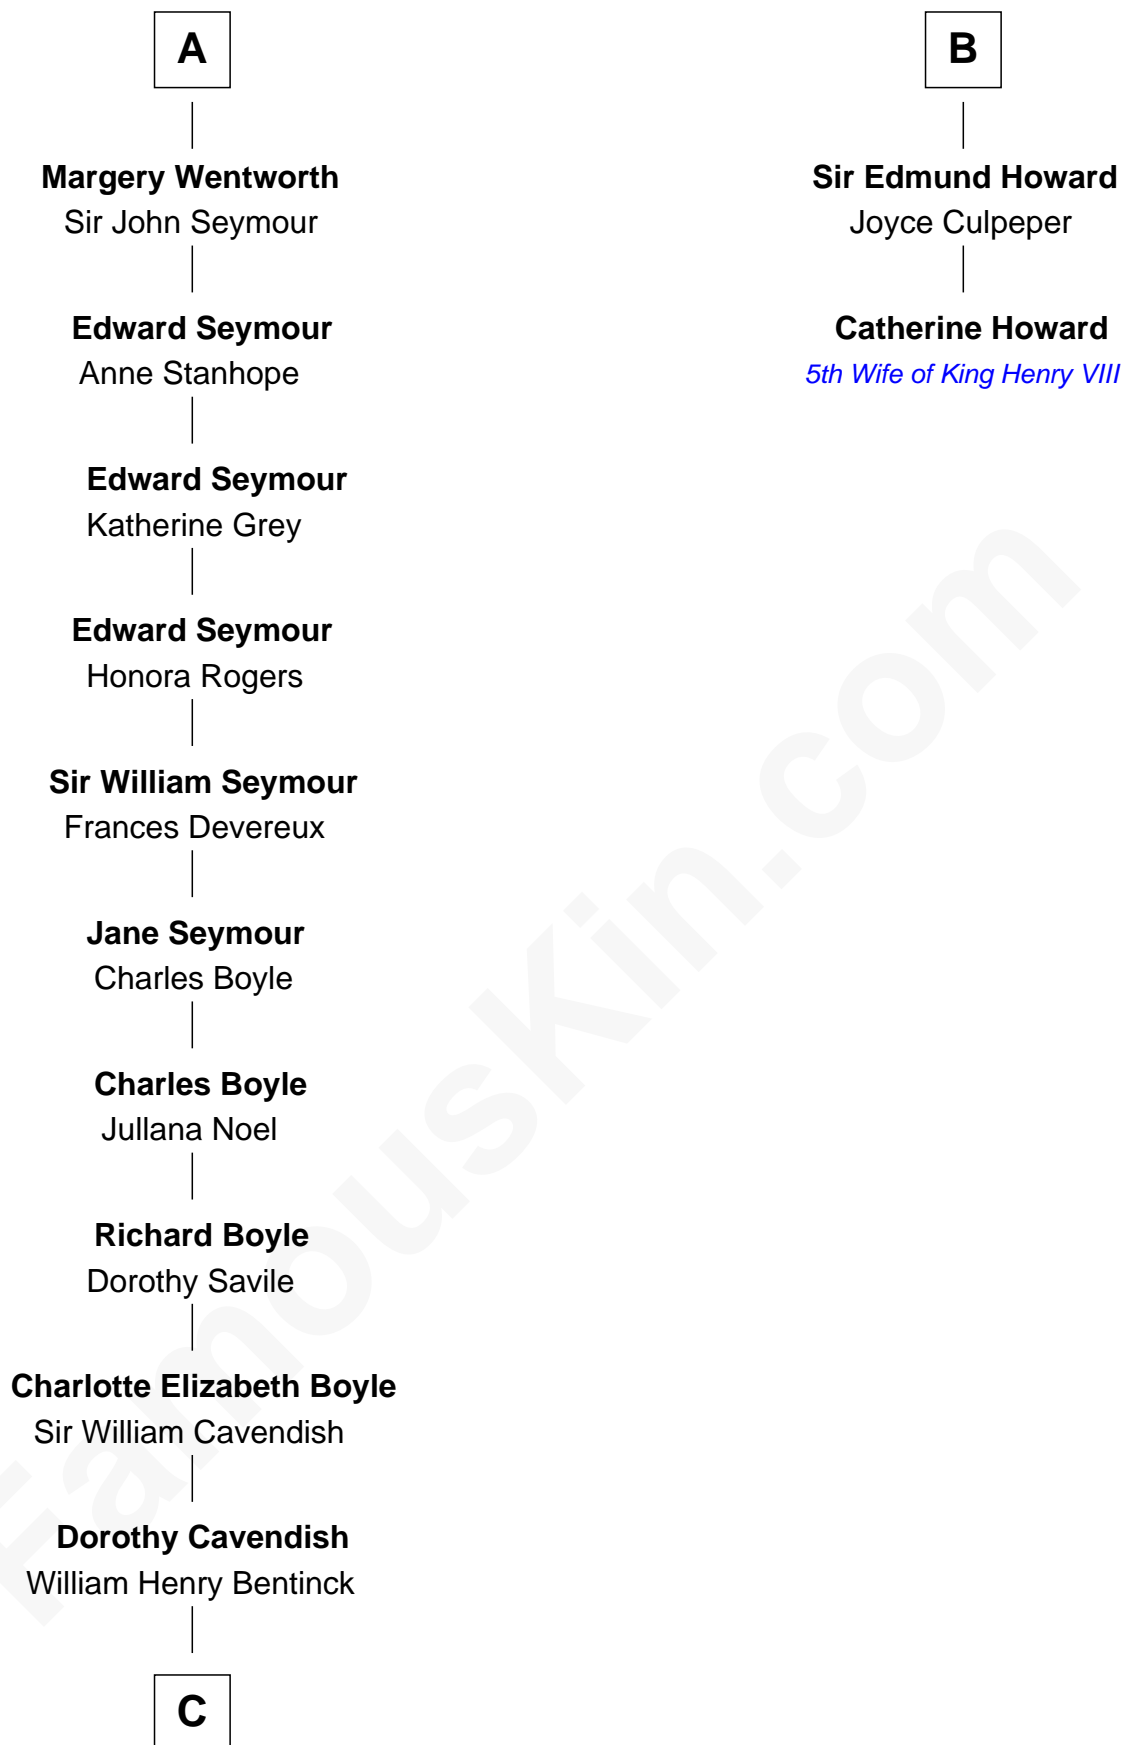

FamousKin.com Relationship Chart of

Queen Elizabeth II

Queen of the United Kingdom

8th cousin 13 times removed of

Catherine Howard

5th Wife of King Henry VIII

Sir William de Valence

Joan de Munchensi

Sir Laurence Cheney

Elizabeth Cheney

Sir Frederick Tilney

Elizabeth Tilney

Sir Thomas Howard

B

C

Charles Augustus Cavendish-Bentinck