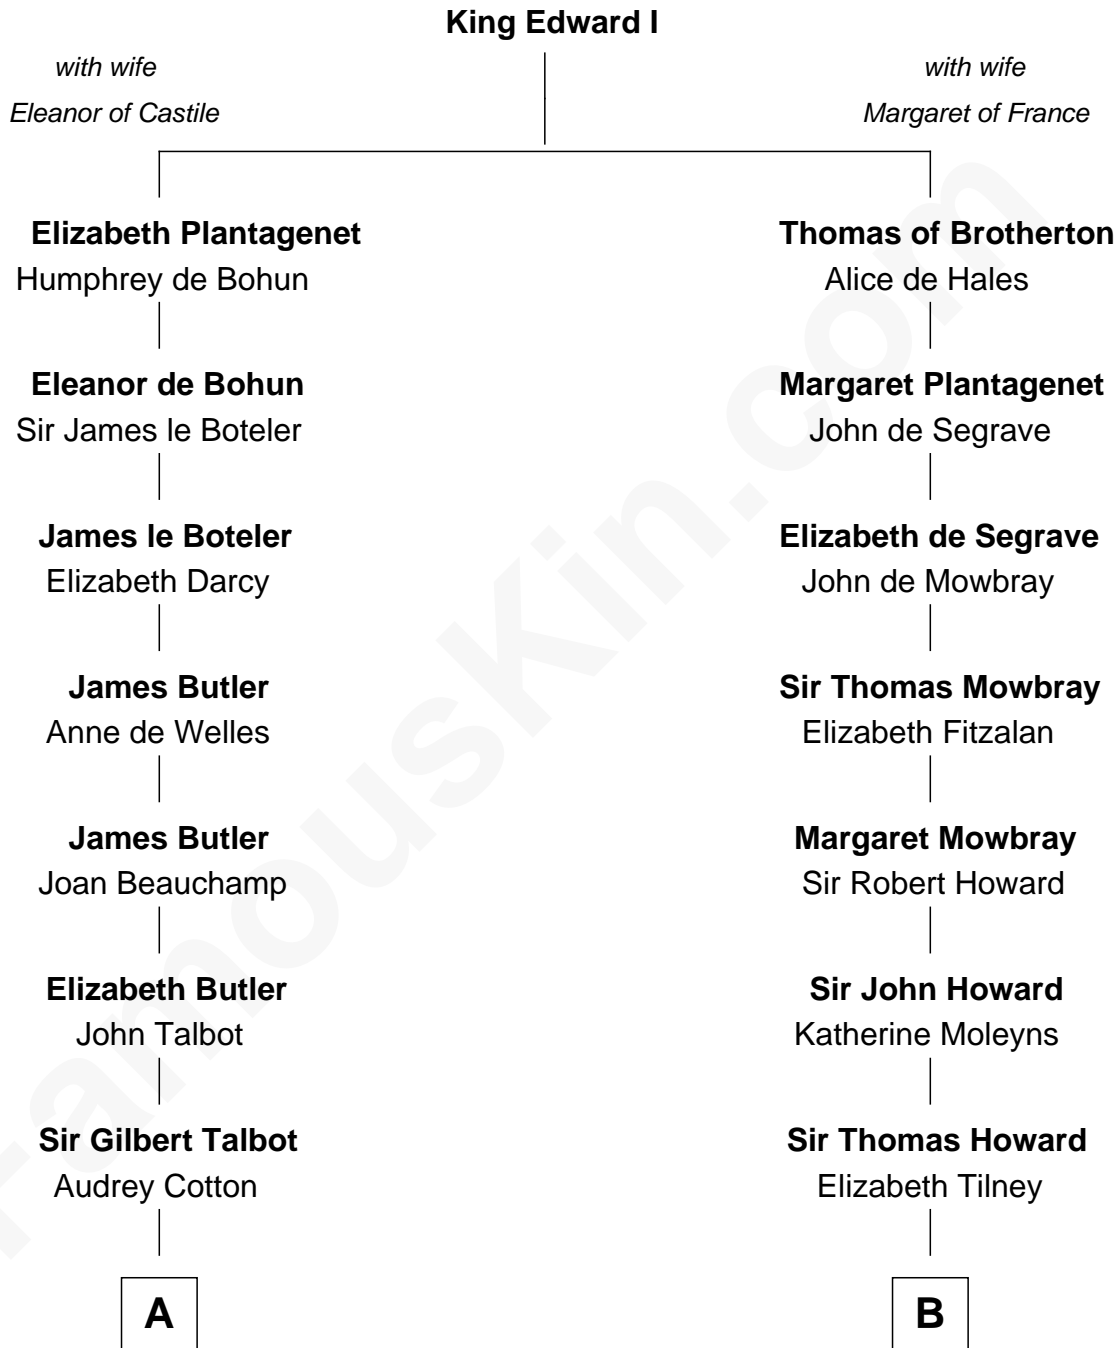

# FamousKin.com Relationship Chart of

**Queen Elizabeth II**

*Queen of the United Kingdom*

8th cousin 12 times removed of

**Catherine Howard**

*5th Wife of King Henry VIII*

**C**

—  
**Claude Bowes-Lyon**

Frances Dora Smith

—  
**Claude George Bowes-Lyon**

Cecilia Nina Cavendish-Bentinck

—  
**Elizabeth Bowes-Lyon**

George VI, King of the United Kingdom

—  
**Queen Elizabeth II**

*Queen of the United Kingdom*