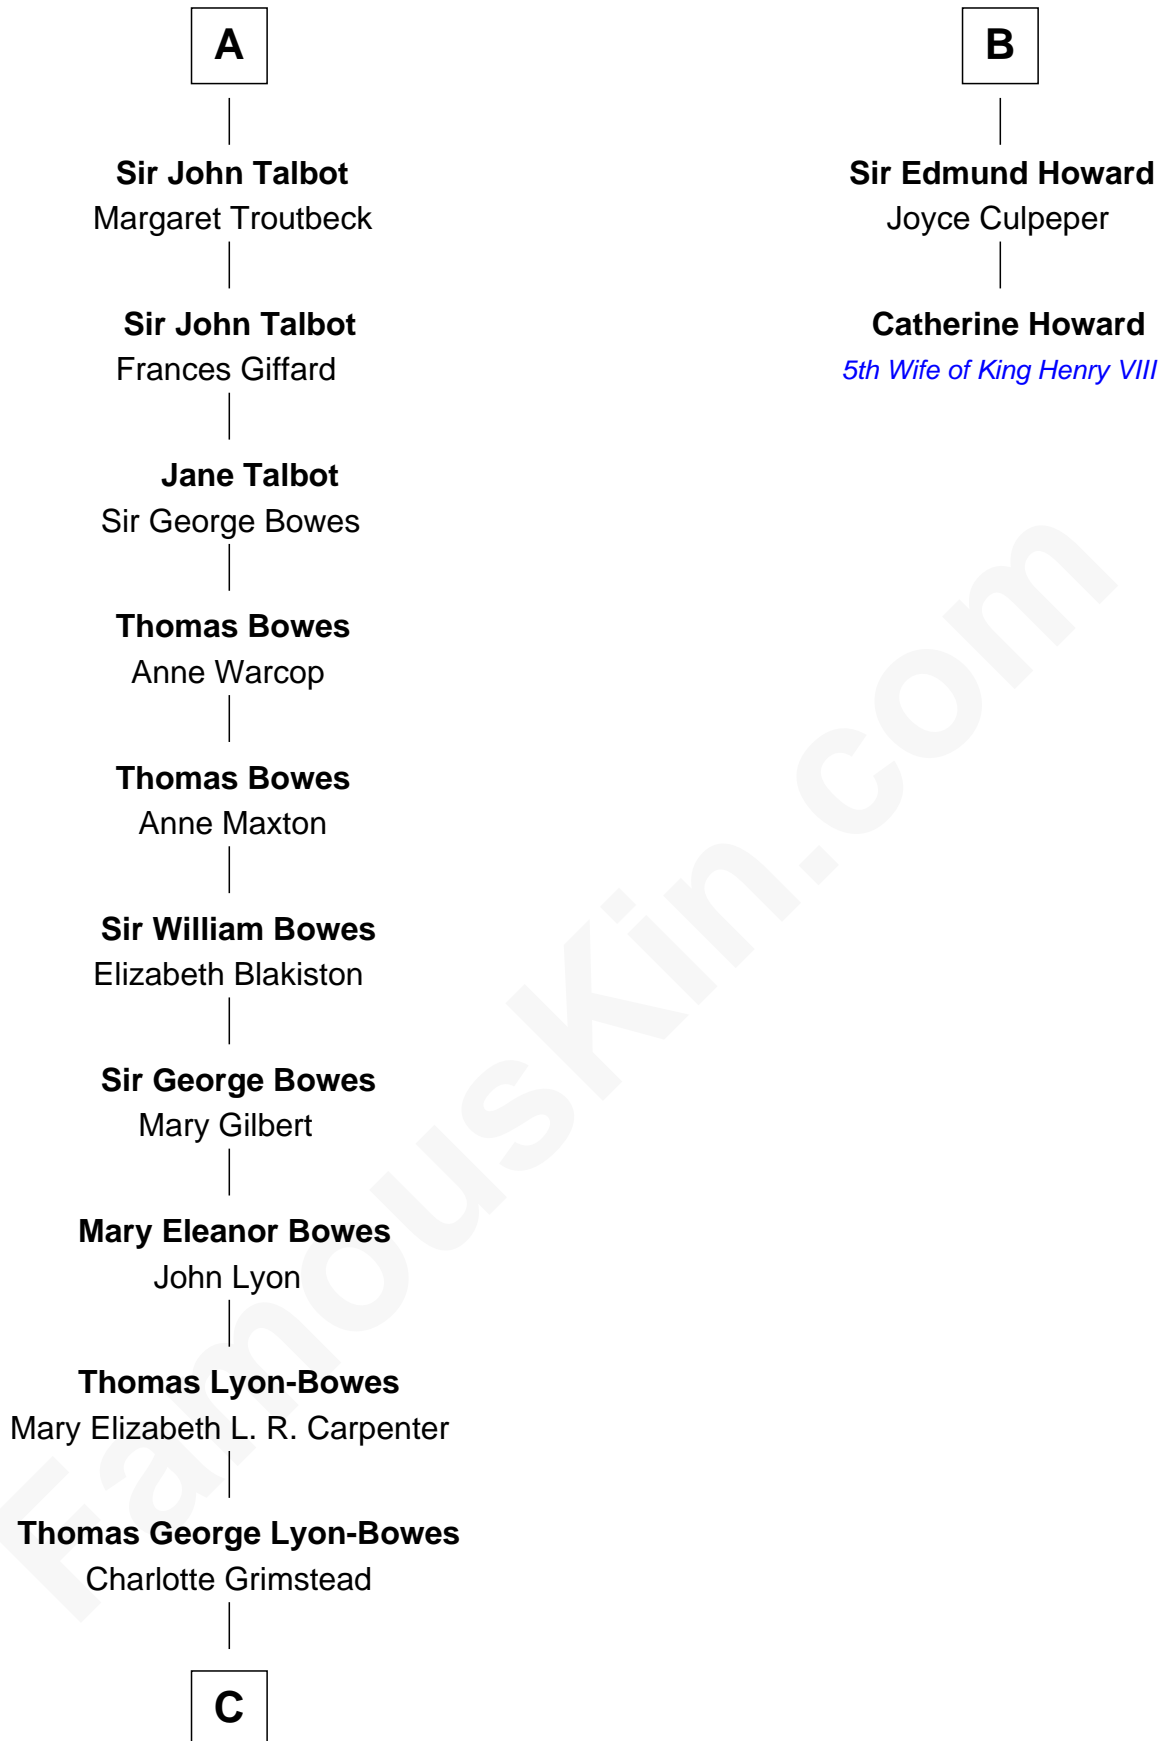

# FamousKin.com Relationship Chart of

**Queen Elizabeth II**

*Queen of the United Kingdom*

8th cousin 12 times removed of

**Catherine Howard**

*5th Wife of King Henry VIII*

**C**

—  
**Claude Bowes-Lyon**

Frances Dora Smith

—  
**Claude George Bowes-Lyon**

Cecilia Nina Cavendish-Bentinck

—  
**Elizabeth Bowes-Lyon**

George VI, King of the United Kingdom

—  
**Queen Elizabeth II**

*Queen of the United Kingdom*