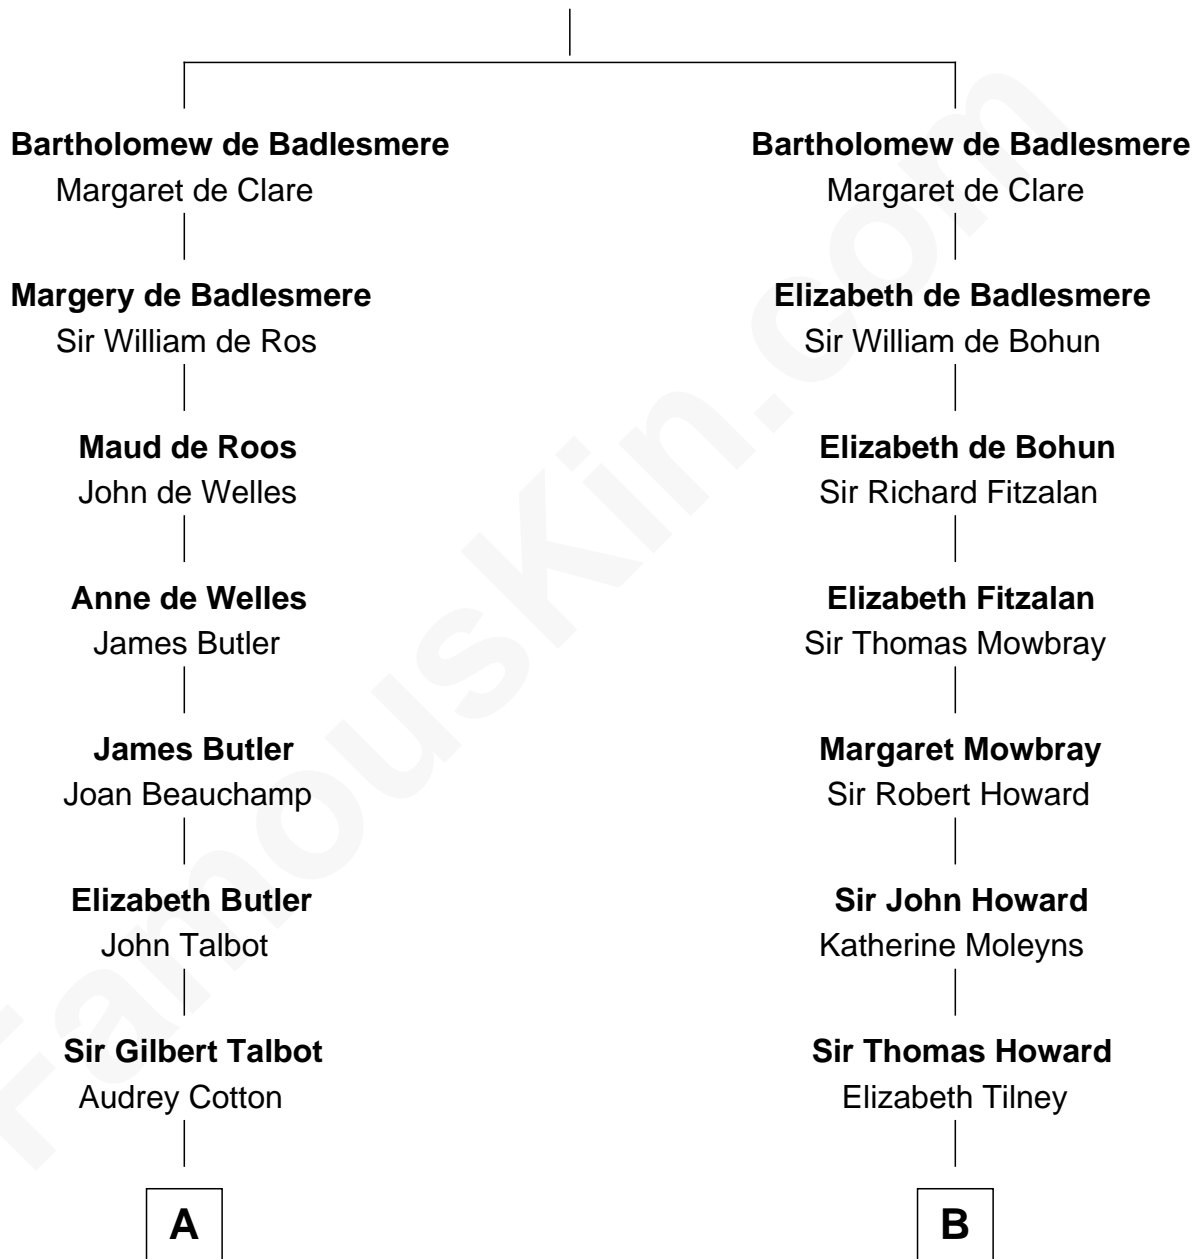

FamousKin.com Relationship Chart of

Queen Elizabeth II

Queen of the United Kingdom

8th cousin 12 times removed of

Catherine Howard

5th Wife of King Henry VIII

Gunselm de Badlesmere

C

—
Claude Bowes-Lyon

Frances Dora Smith

—
Claude George Bowes-Lyon

Cecilia Nina Cavendish-Bentinck

—
Elizabeth Bowes-Lyon

George VI, King of the United Kingdom

—
Queen Elizabeth II

Queen of the United Kingdom

FamousKin.com