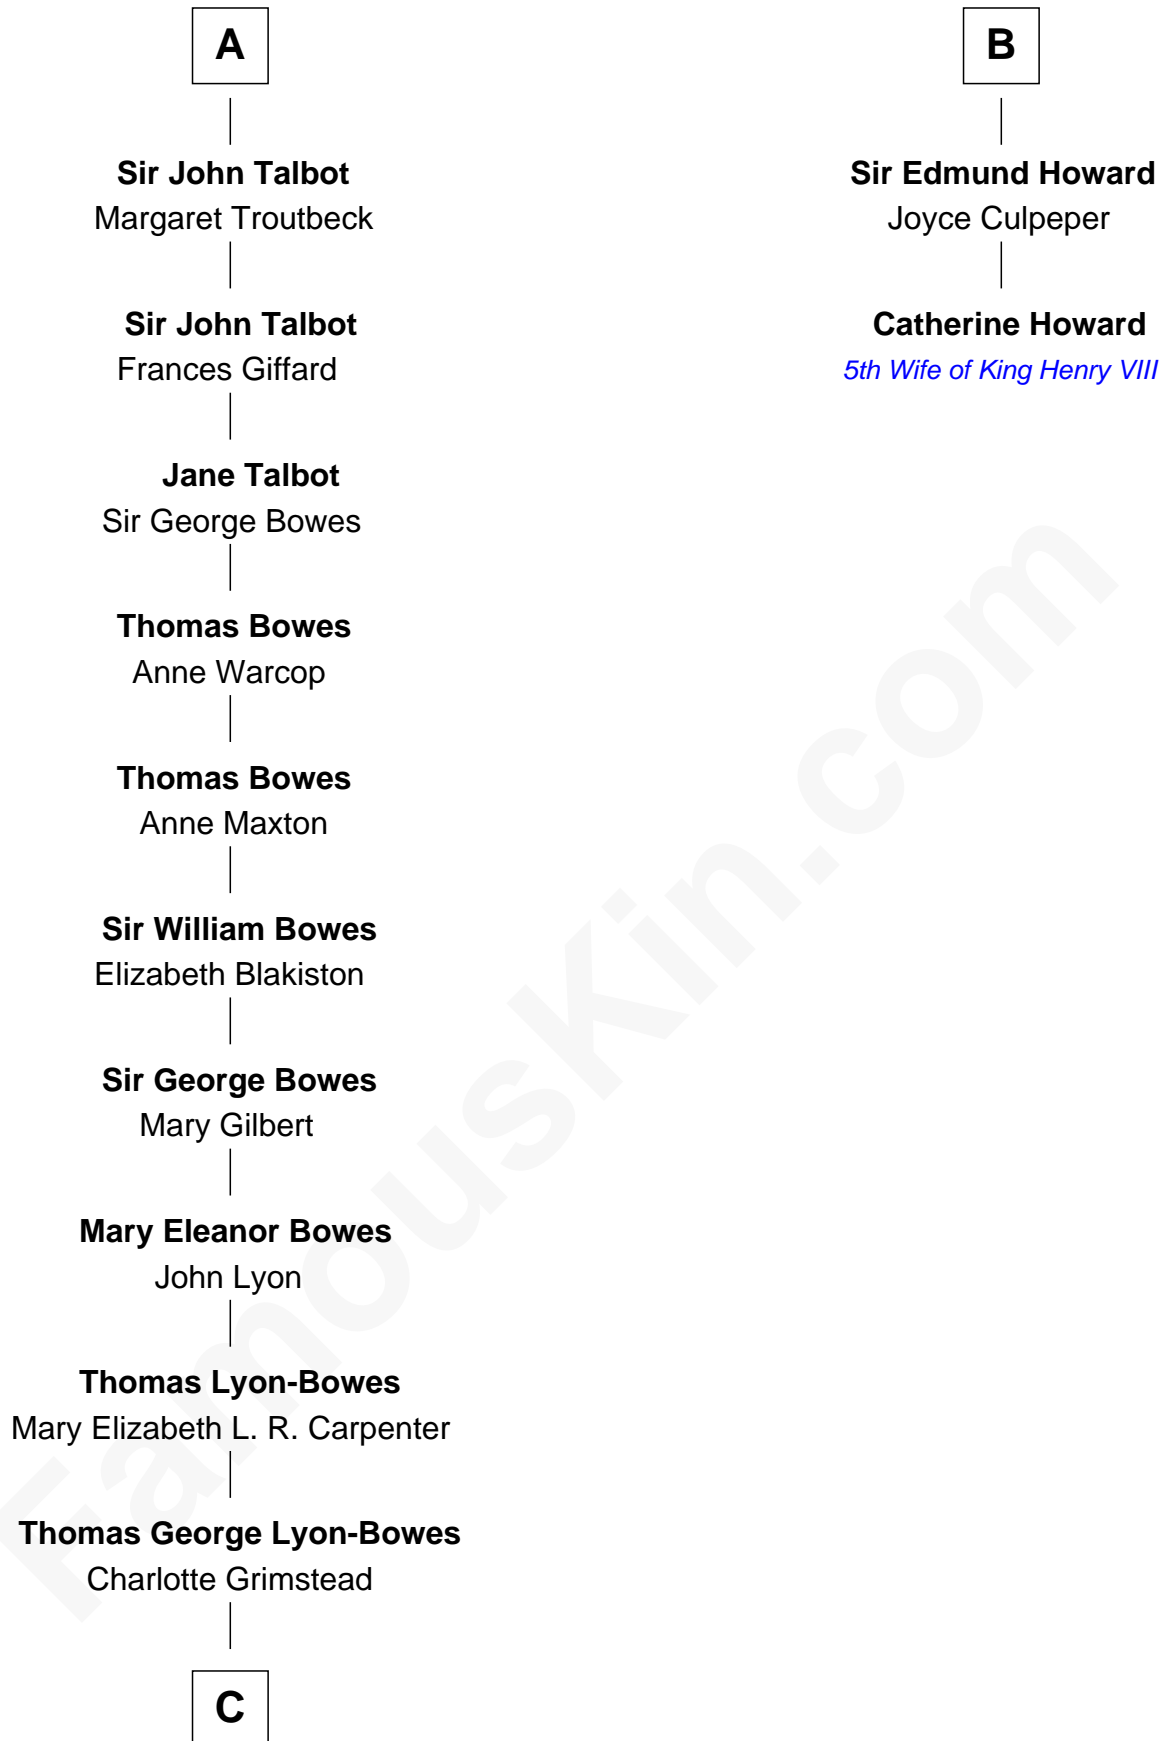

FamousKin.com Relationship Chart of

Queen Elizabeth II

Queen of the United Kingdom

8th cousin 12 times removed of

Catherine Howard

5th Wife of King Henry VIII

Gunselm de Badlesmere

C

—
Claude Bowes-Lyon

Frances Dora Smith

—
Claude George Bowes-Lyon

Cecilia Nina Cavendish-Bentinck

—
Elizabeth Bowes-Lyon

George VI, King of the United Kingdom

—
Queen Elizabeth II

Queen of the United Kingdom