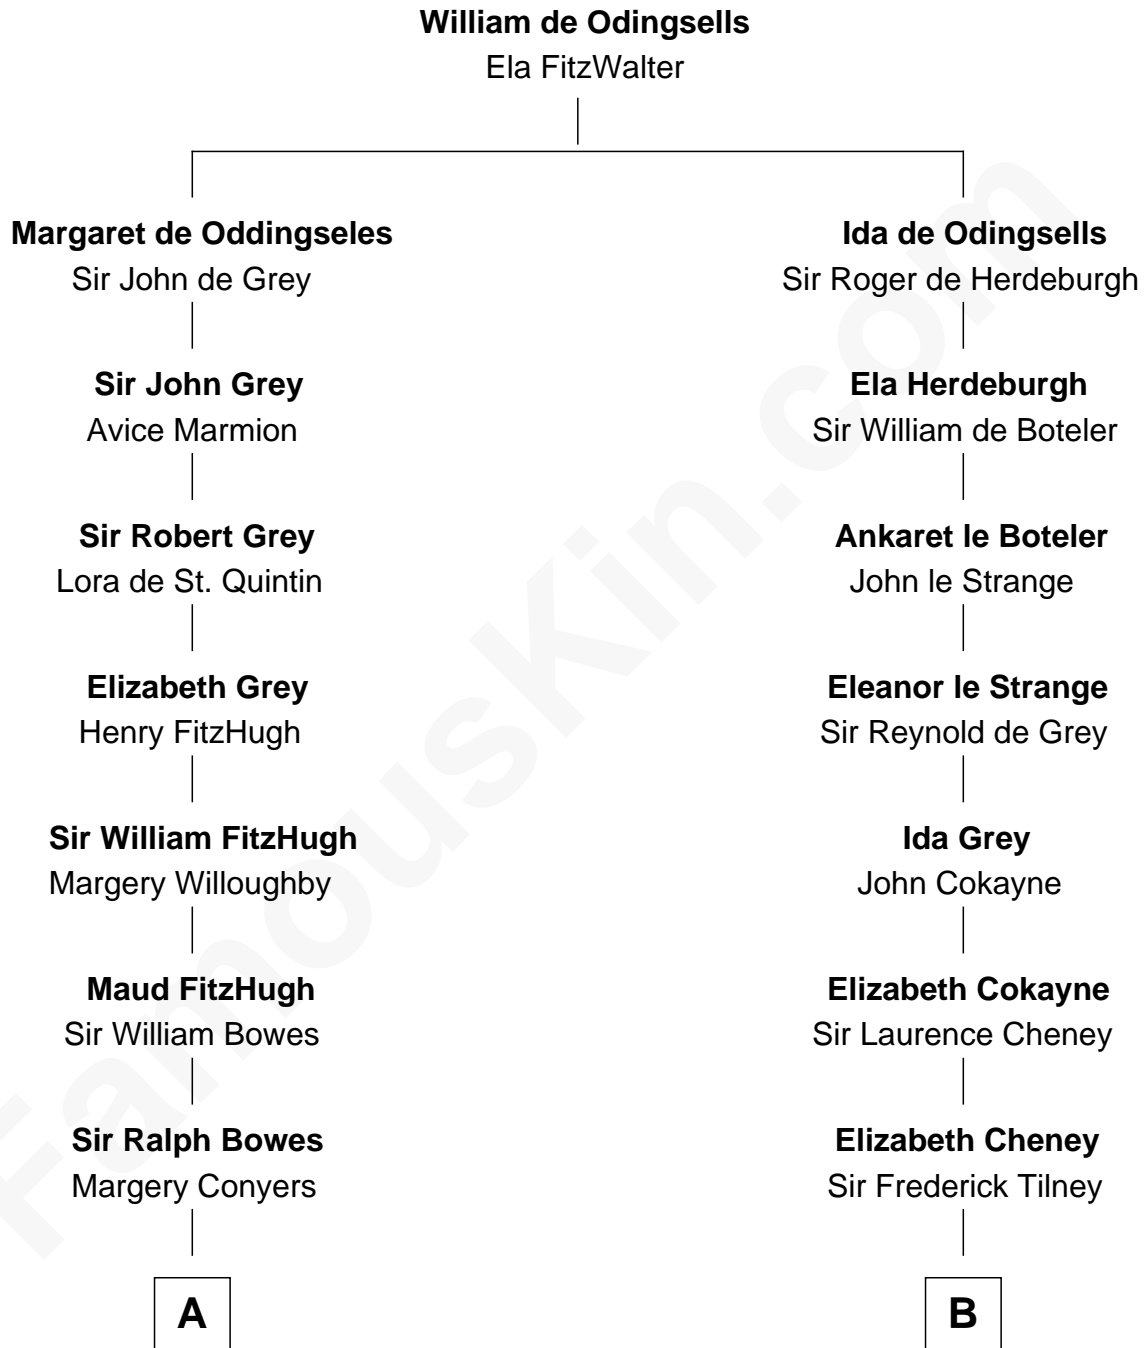

FamousKin.com Relationship Chart of

Queen Elizabeth II

Queen of the United Kingdom

9th cousin 10 times removed of

Catherine Howard

5th Wife of King Henry VIII

C

Claude George Bowes-Lyon
Cecilia Nina Cavendish-Bentinck

Elizabeth Bowes-Lyon
George VI, King of the United Kingdom

Queen Elizabeth II
Queen of the United Kingdom

FamousKin.com