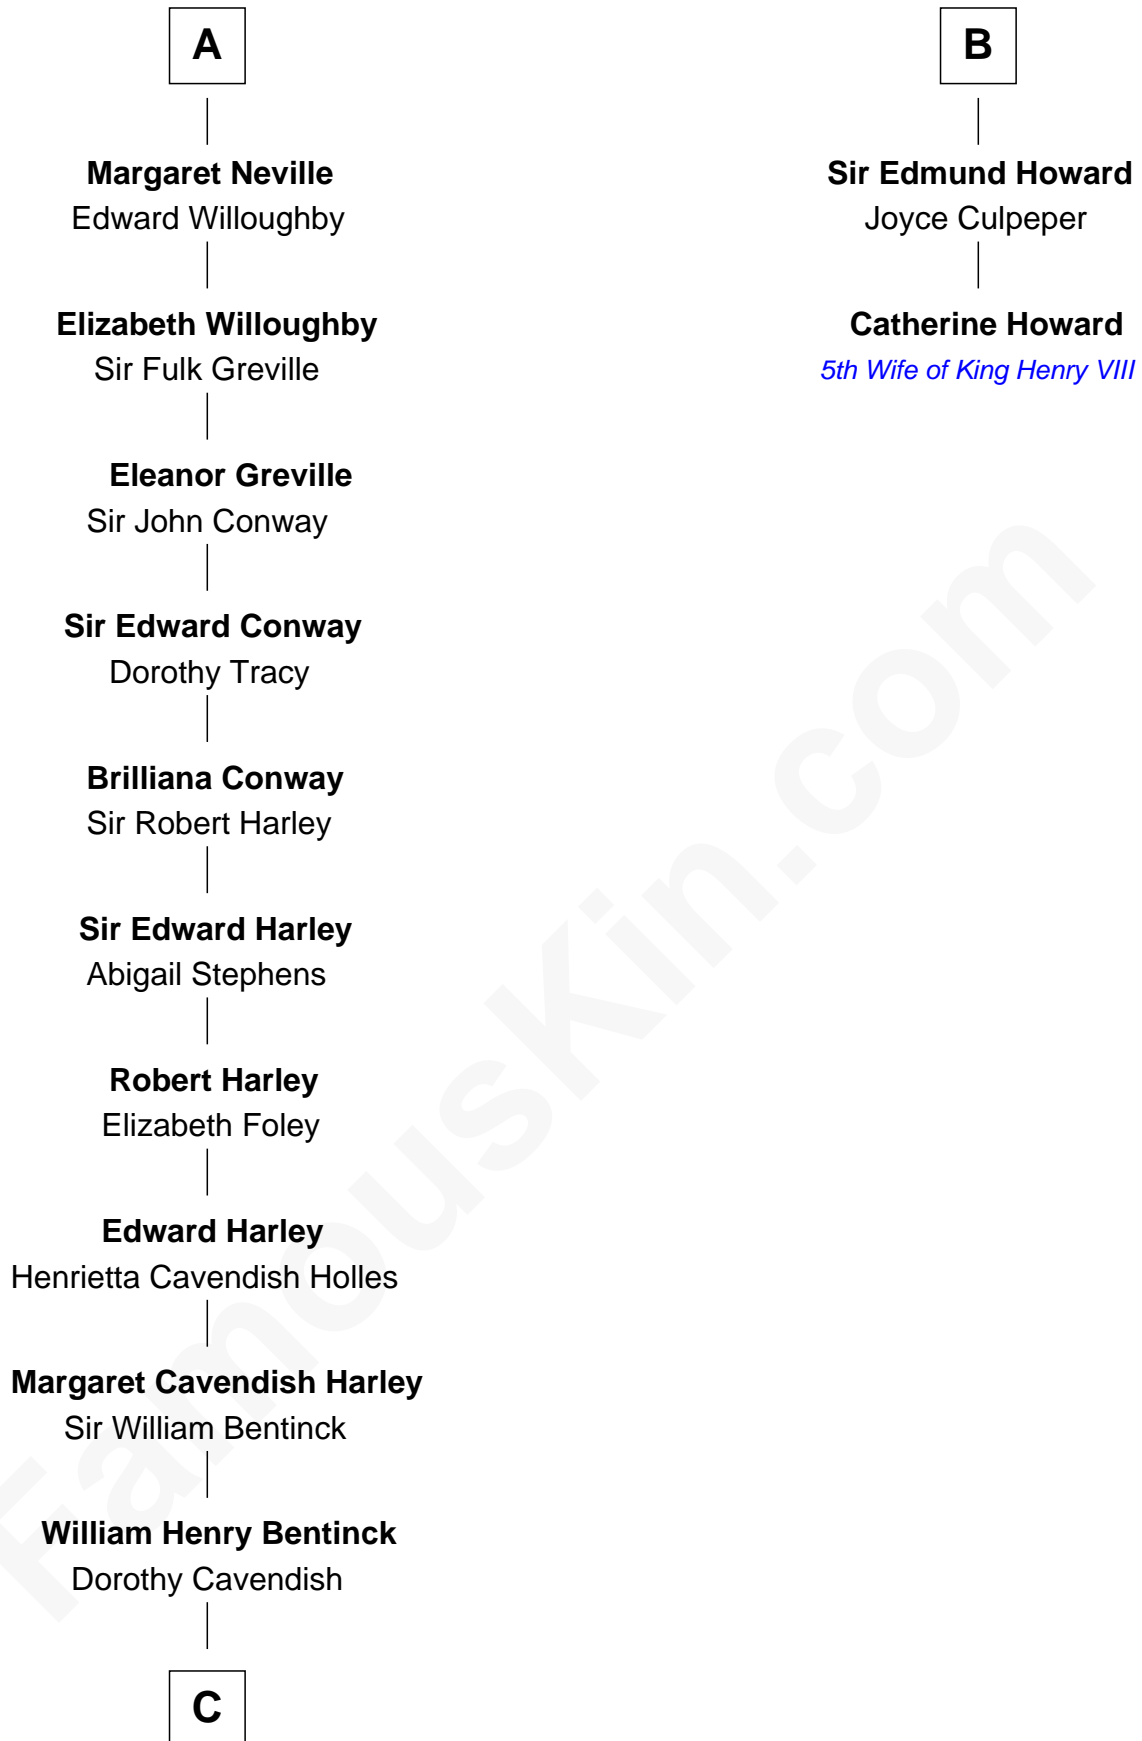

# FamousKin.com Relationship Chart of

**Queen Elizabeth II**

*Queen of the United Kingdom*

8th cousin 13 times removed of

**Catherine Howard**

*5th Wife of King Henry VIII*

**C**

**Charles Augustus Cavendish-Bentinck**

Anne Wellesley

**Rev. Charles William Cavendish-Bentinck**

Caroline Louisa Burnaby

**Cecilia Nina Cavendish-Bentinck**

Claude George Bowes-Lyon

**Elizabeth Bowes-Lyon**

George VI, King of the United Kingdom

**Queen Elizabeth II**

*Queen of the United Kingdom*