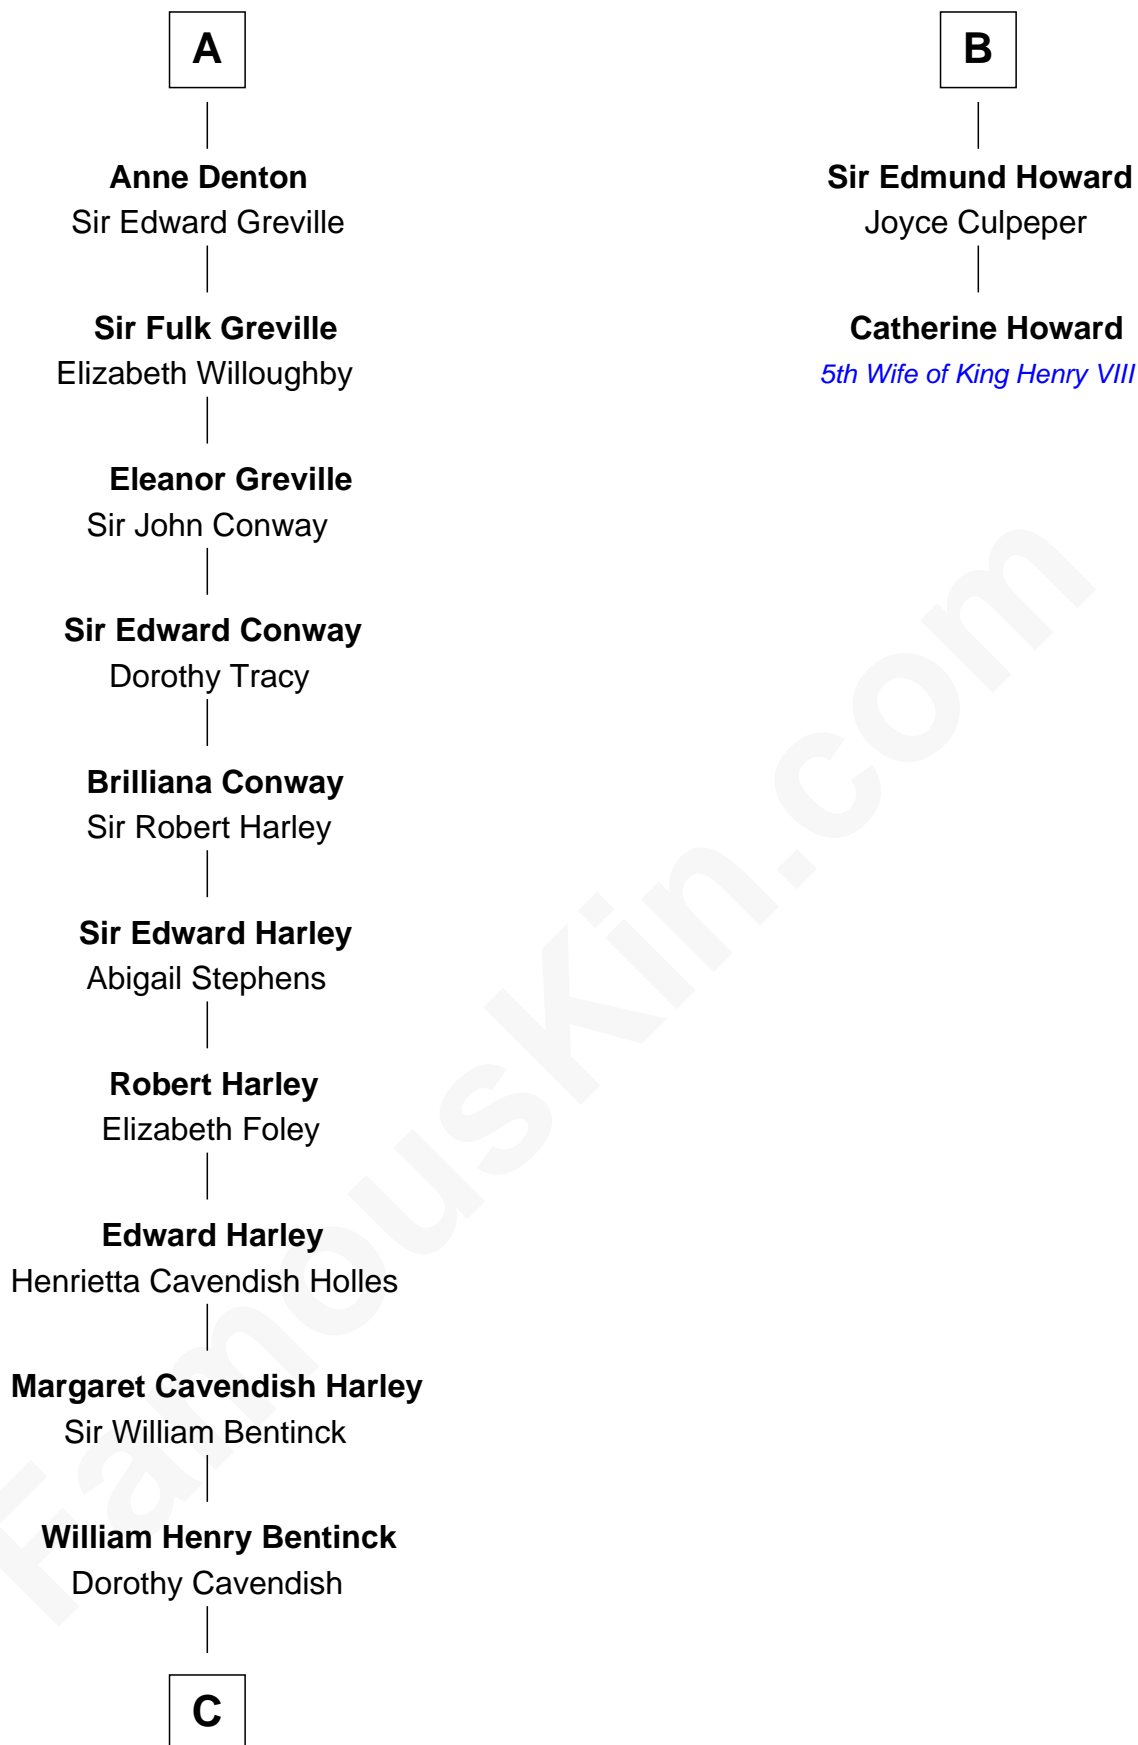

# FamousKin.com Relationship Chart of

**Queen Elizabeth II**

*Queen of the United Kingdom*

8th cousin 13 times removed of

**Catherine Howard**

*5th Wife of King Henry VIII*

**Sir Richard of Cornwall**

Joan - - - - -

George VI, King of the United Kingdom

**Queen Elizabeth II**

*Queen of the United Kingdom*