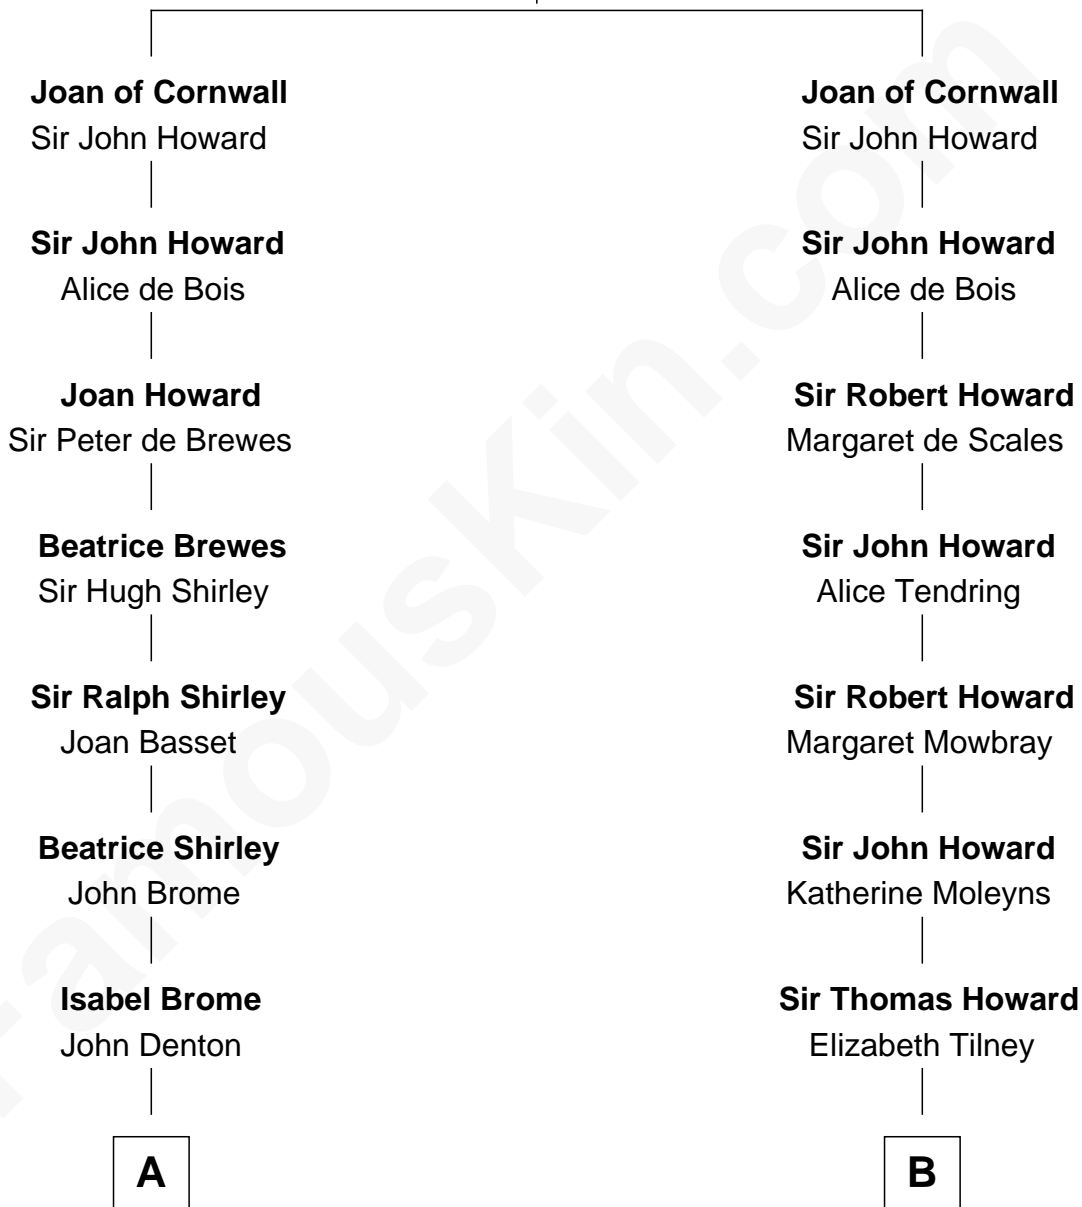

# FamousKin.com Relationship Chart of

**Queen Elizabeth II**

*Queen of the United Kingdom*

8th cousin 13 times removed of

**Catherine Howard**

*5th Wife of King Henry VIII*

**Sir Richard of Cornwall**

Joan - - - - -

George VI, King of the United Kingdom

**Queen Elizabeth II**

*Queen of the United Kingdom*