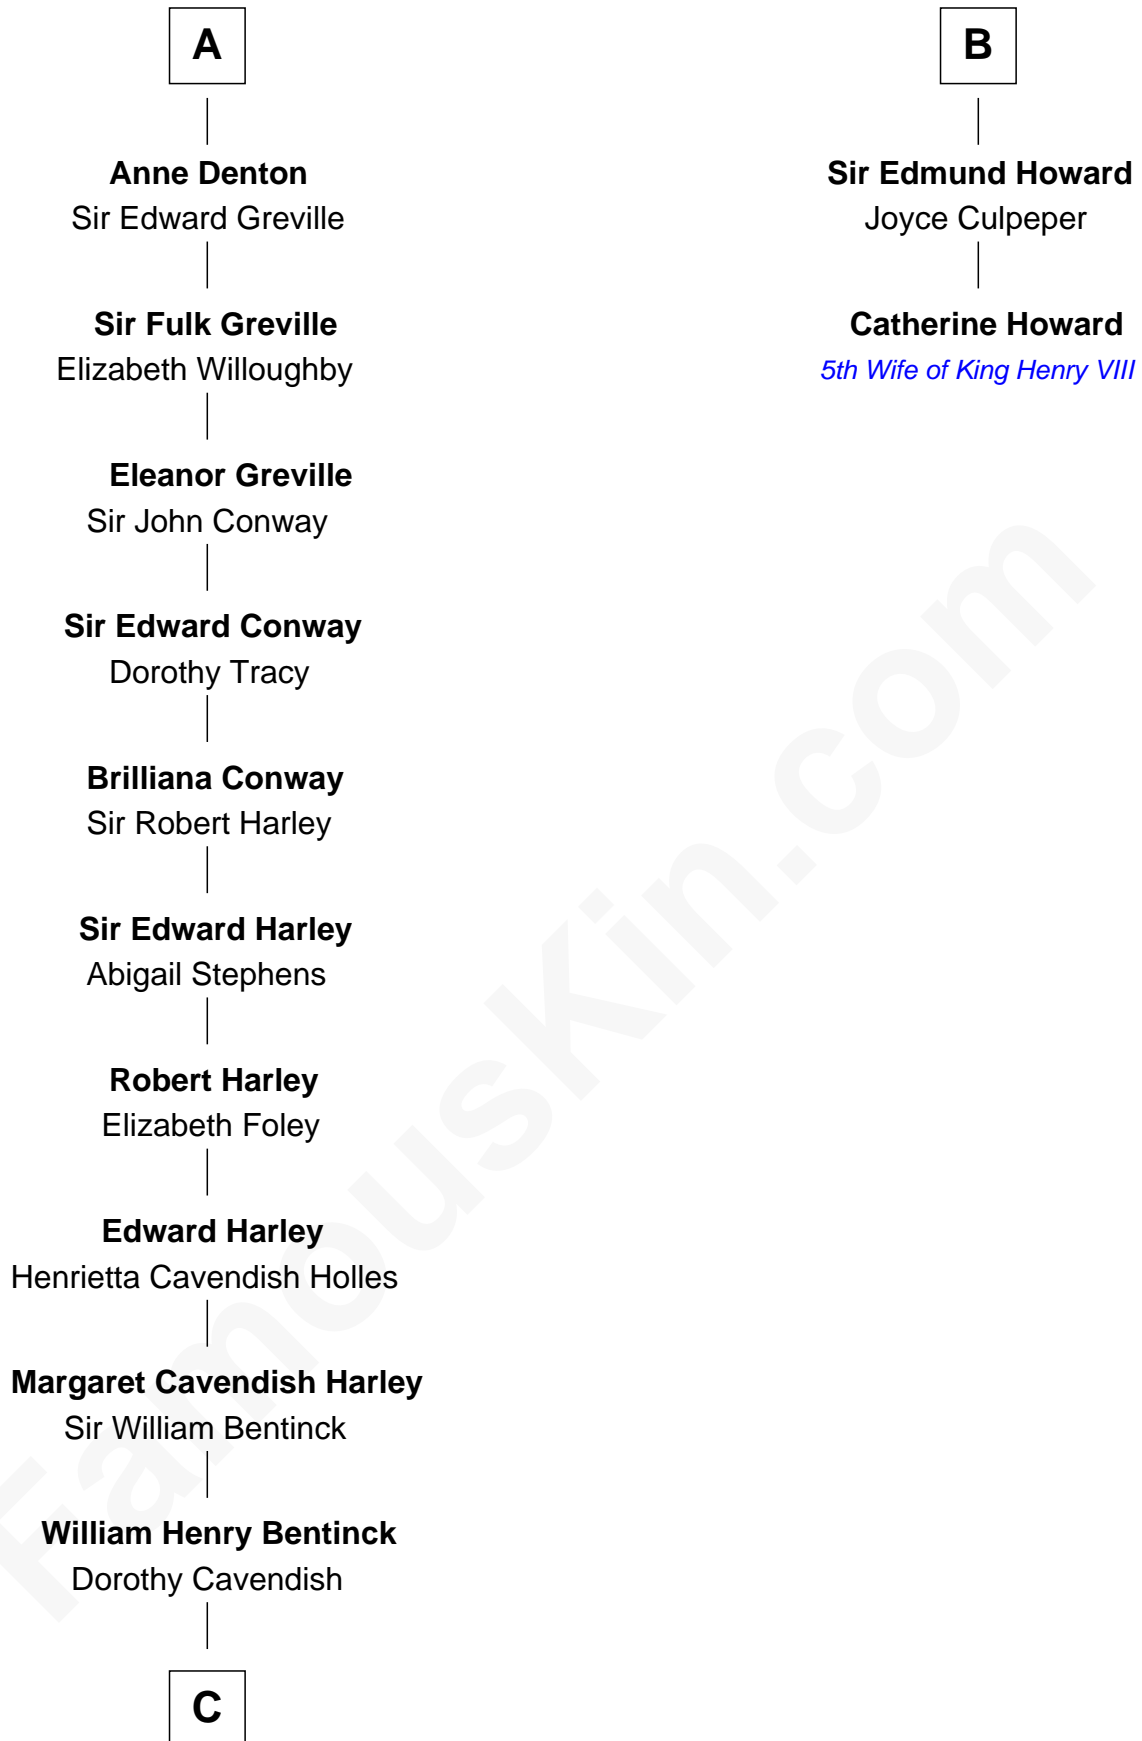

# FamousKin.com Relationship Chart of

**Queen Elizabeth II**

*Queen of the United Kingdom*

8th cousin 13 times removed of

**Catherine Howard**

*5th Wife of King Henry VIII*

**Sir William le Latimer**

**C**

George VI, King of the United Kingdom

**Queen Elizabeth II**

*Queen of the United Kingdom*