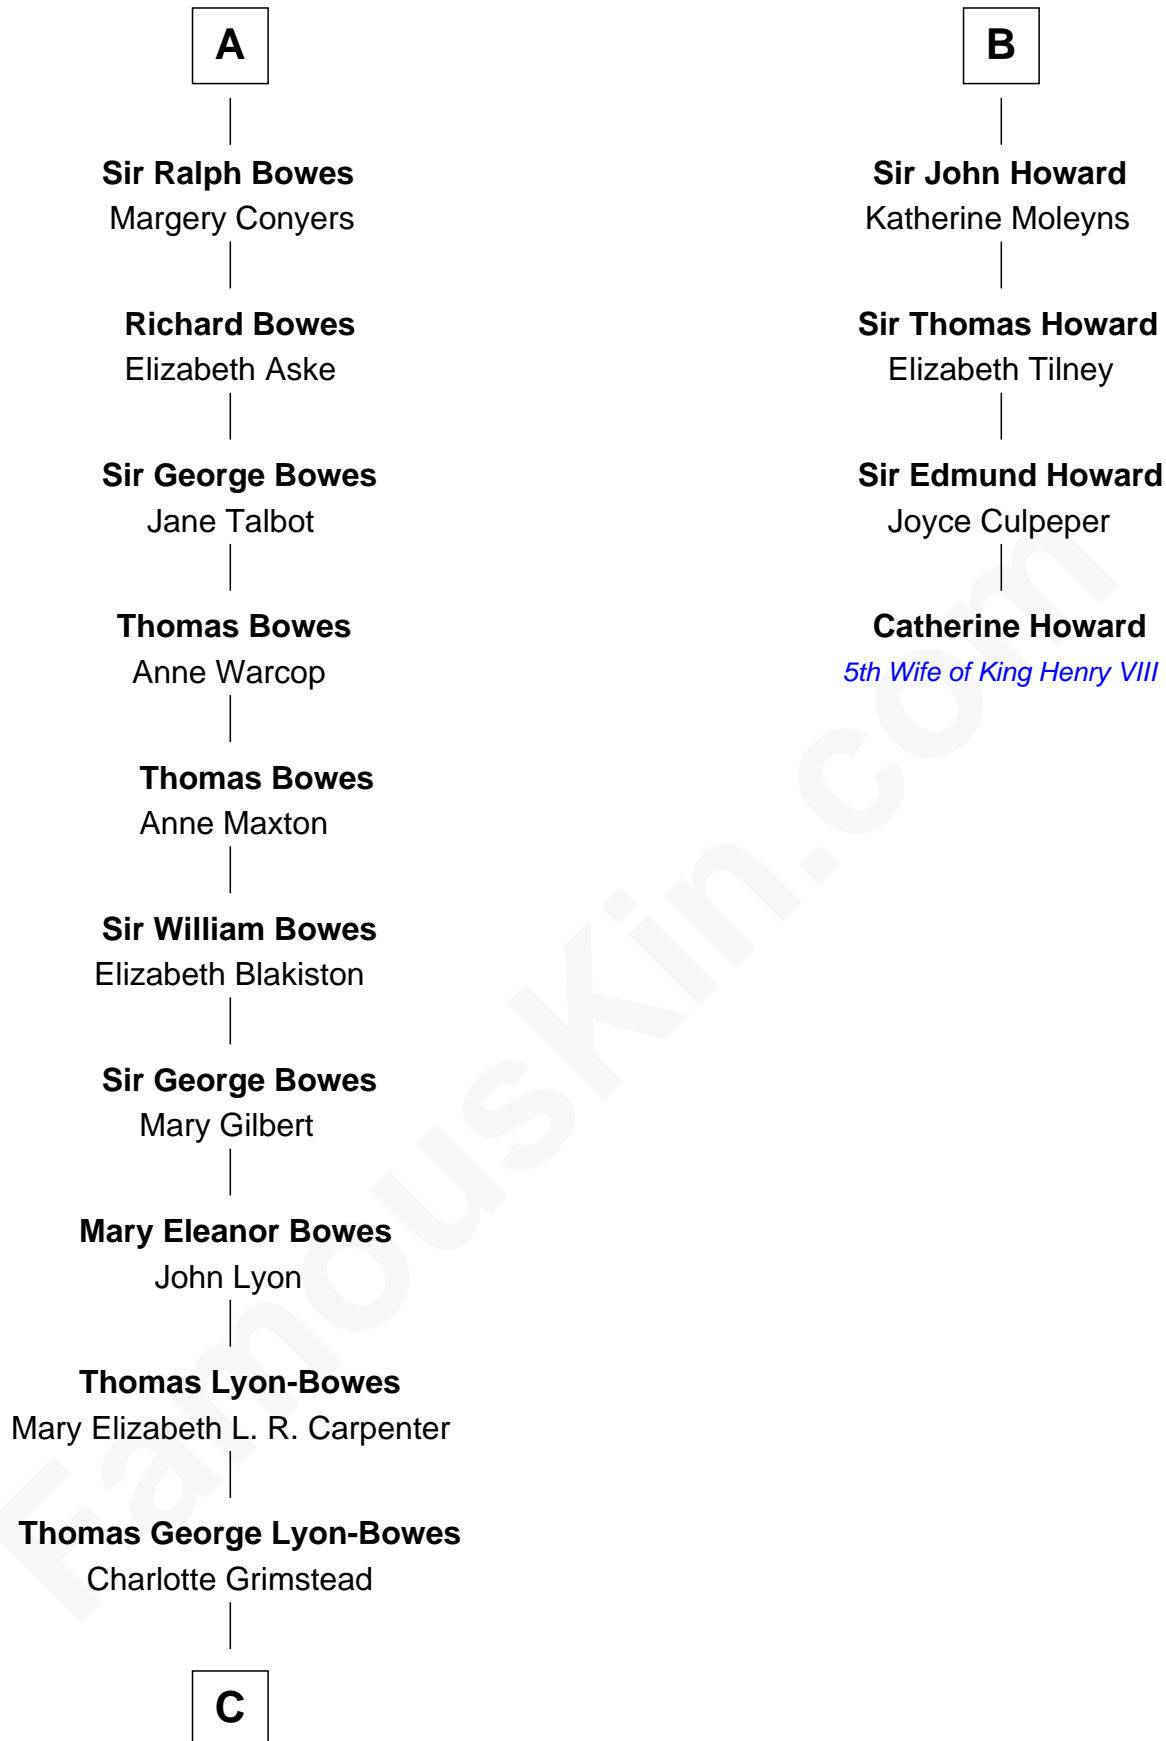

FamousKin.com Relationship Chart of

Queen Elizabeth II

Queen of the United Kingdom

10th cousin 10 times removed of

Catherine Howard

5th Wife of King Henry VIII

C

—
Claude Bowes-Lyon

Frances Dora Smith

—
Claude George Bowes-Lyon

Cecilia Nina Cavendish-Bentinck

—
Elizabeth Bowes-Lyon

George VI, King of the United Kingdom

—
Queen Elizabeth II

Queen of the United Kingdom