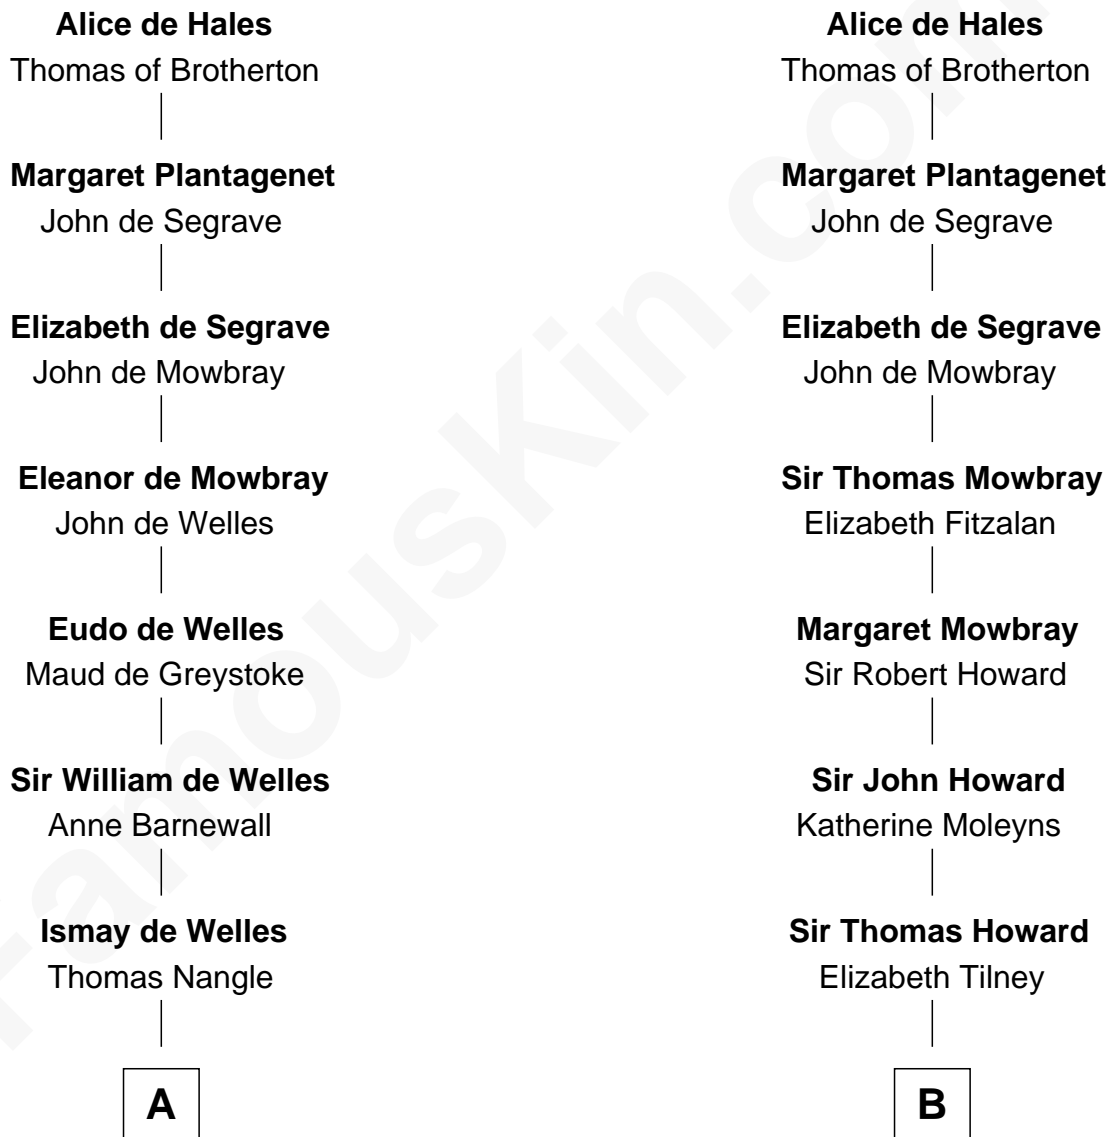

FamousKin.com Relationship Chart of

Queen Elizabeth II

Queen of the United Kingdom

8th cousin 12 times removed of

Catherine Howard

5th Wife of King Henry VIII

Sir Roger de Hales

Alice Skogan

Queen of the United Kingdom

FamousKin.com