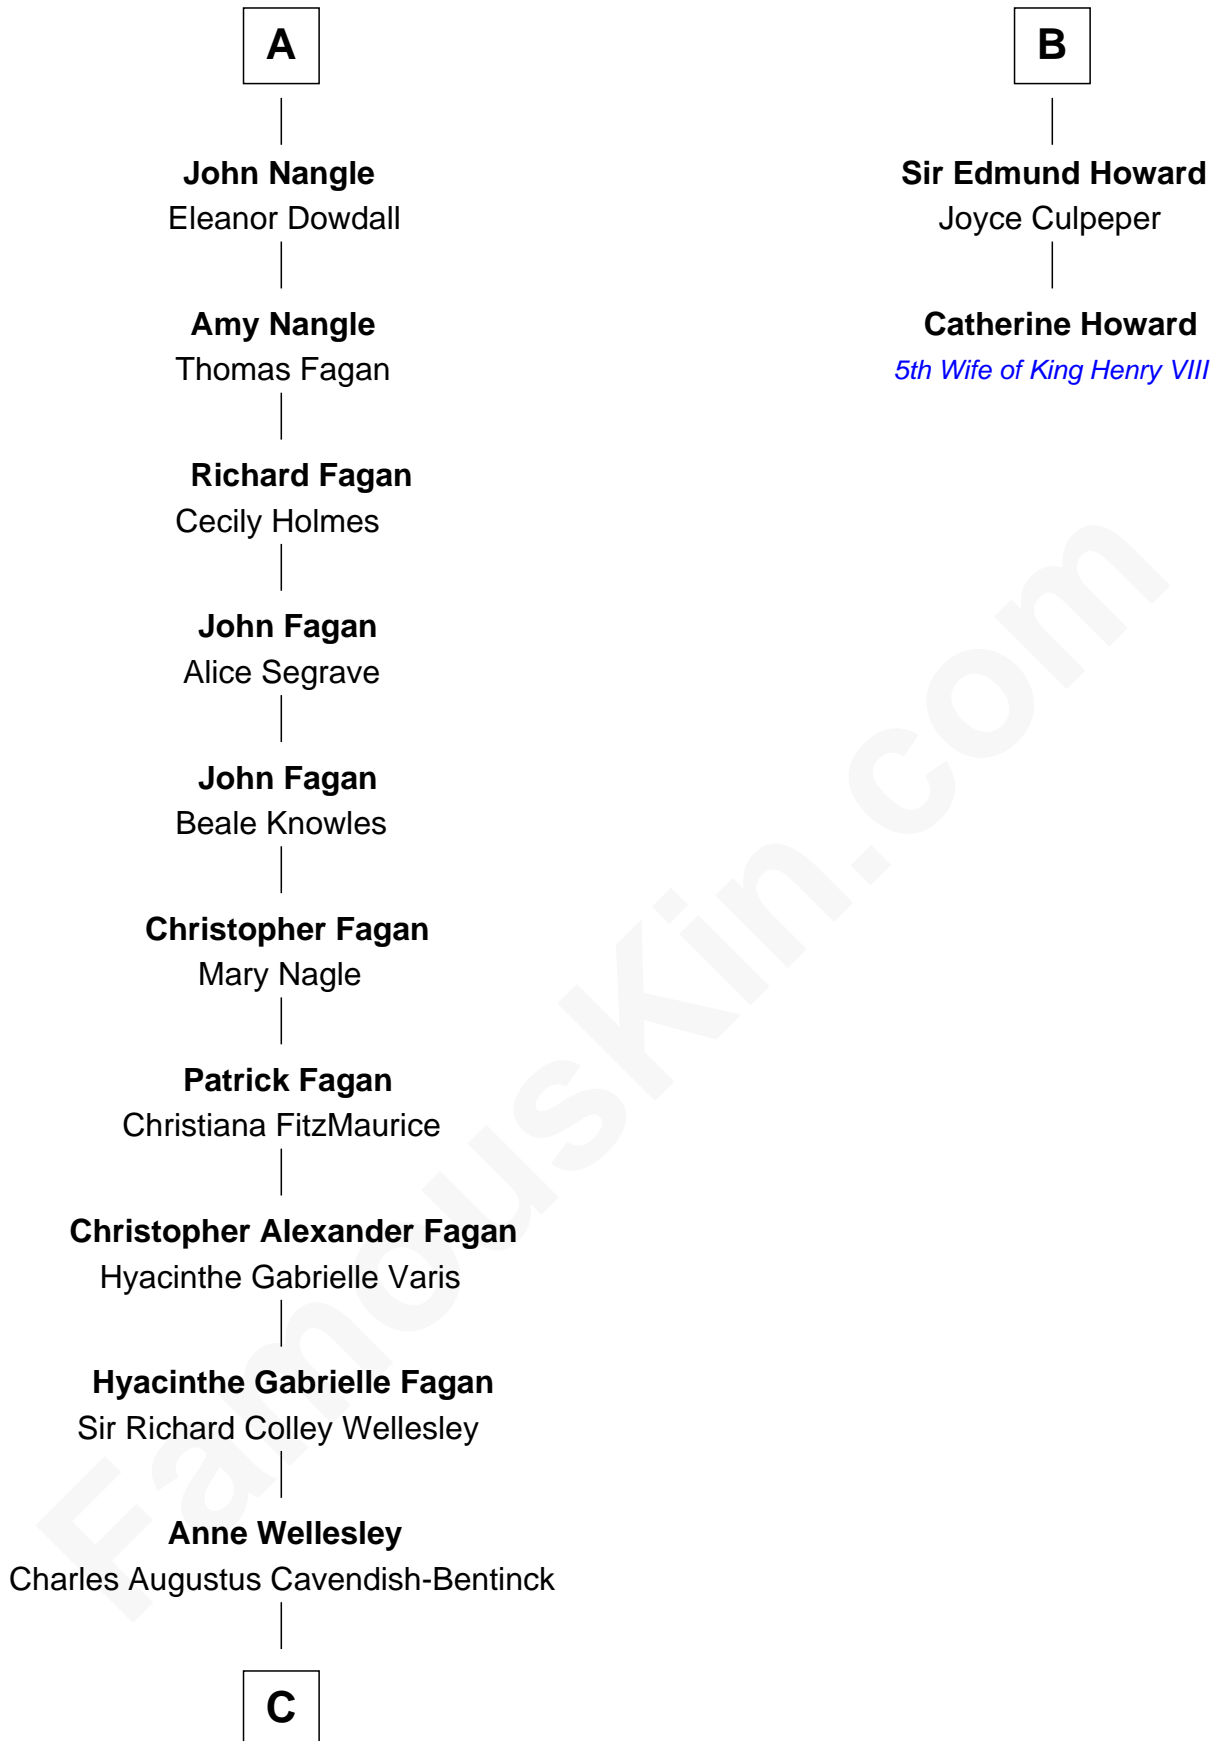

FamousKin.com Relationship Chart of

Queen Elizabeth II

Queen of the United Kingdom

8th cousin 12 times removed of

Catherine Howard

5th Wife of King Henry VIII

Sir Roger de Hales

Alice Skogan

Queen of the United Kingdom

FamousKin.com