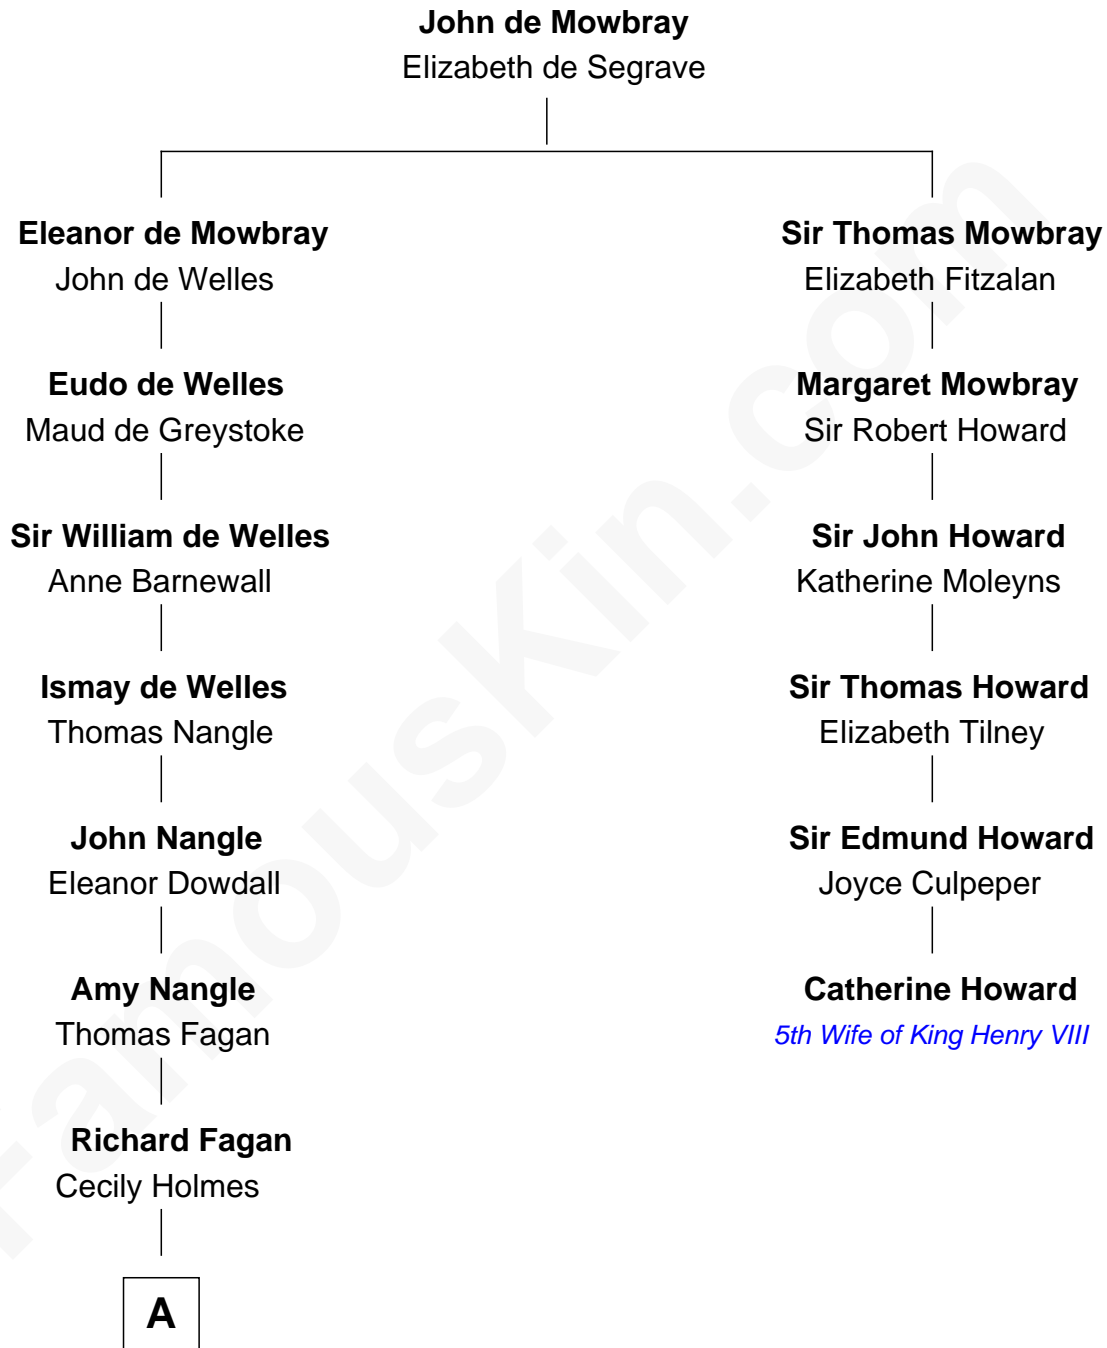

FamousKin.com Relationship Chart of

Queen Elizabeth II

Queen of the United Kingdom

5th cousin 12 times removed of

Catherine Howard

5th Wife of King Henry VIII

A

John Fagan
Alice Segrave

John Fagan
Beale Knowles

Christopher Fagan
Mary Nagle

Patrick Fagan
Christiana FitzMaurice

Christopher Alexander Fagan
Hyacinthe Gabrielle Varis

Hyacinthe Gabrielle Fagan
Sir Richard Colley Wellesley

Anne Wellesley
Charles Augustus Cavendish-Bentinck