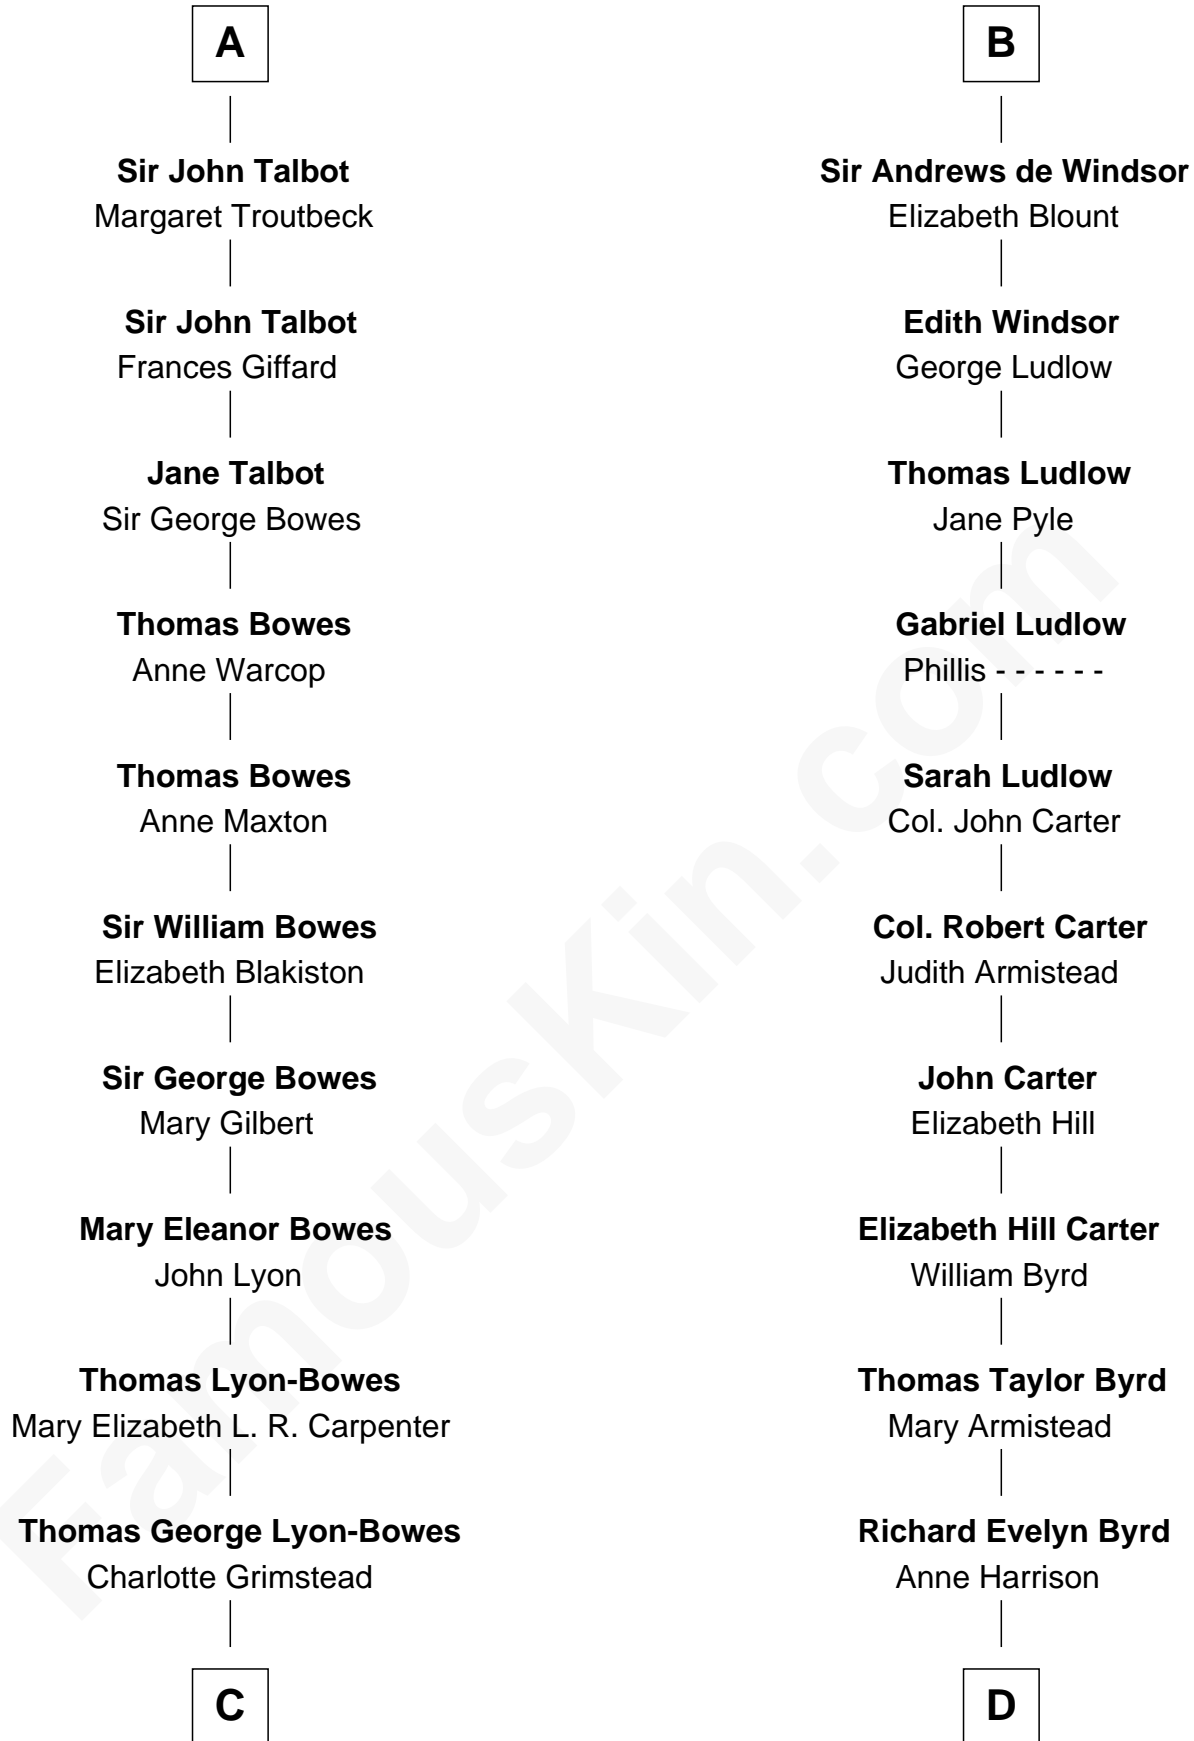

# FamousKin.com Relationship Chart of

**Queen Elizabeth II**

*Queen of the United Kingdom*

19th cousin 1 time removed of

**Admiral Richard Byrd**

*Polar Explorer*

**Humphrey de Bohun**

Maud de Fiennes

John Stratton

**Elizabeth Stratton**

John Andrews

**Elizabeth Andrews**

Sir Thomas de Windsor

**B**

**C**

**Claude Bowes-Lyon**  
Frances Dora Smith

**Claude George Bowes-Lyon**  
Cecilia Nina Cavendish-Bentinck

**Elizabeth Bowes-Lyon**  
George VI, King of the United Kingdom

**Queen Elizabeth II**  
*Queen of the United Kingdom*

**D**

**Col. William Byrd**  
Jane Meriwether Rivers