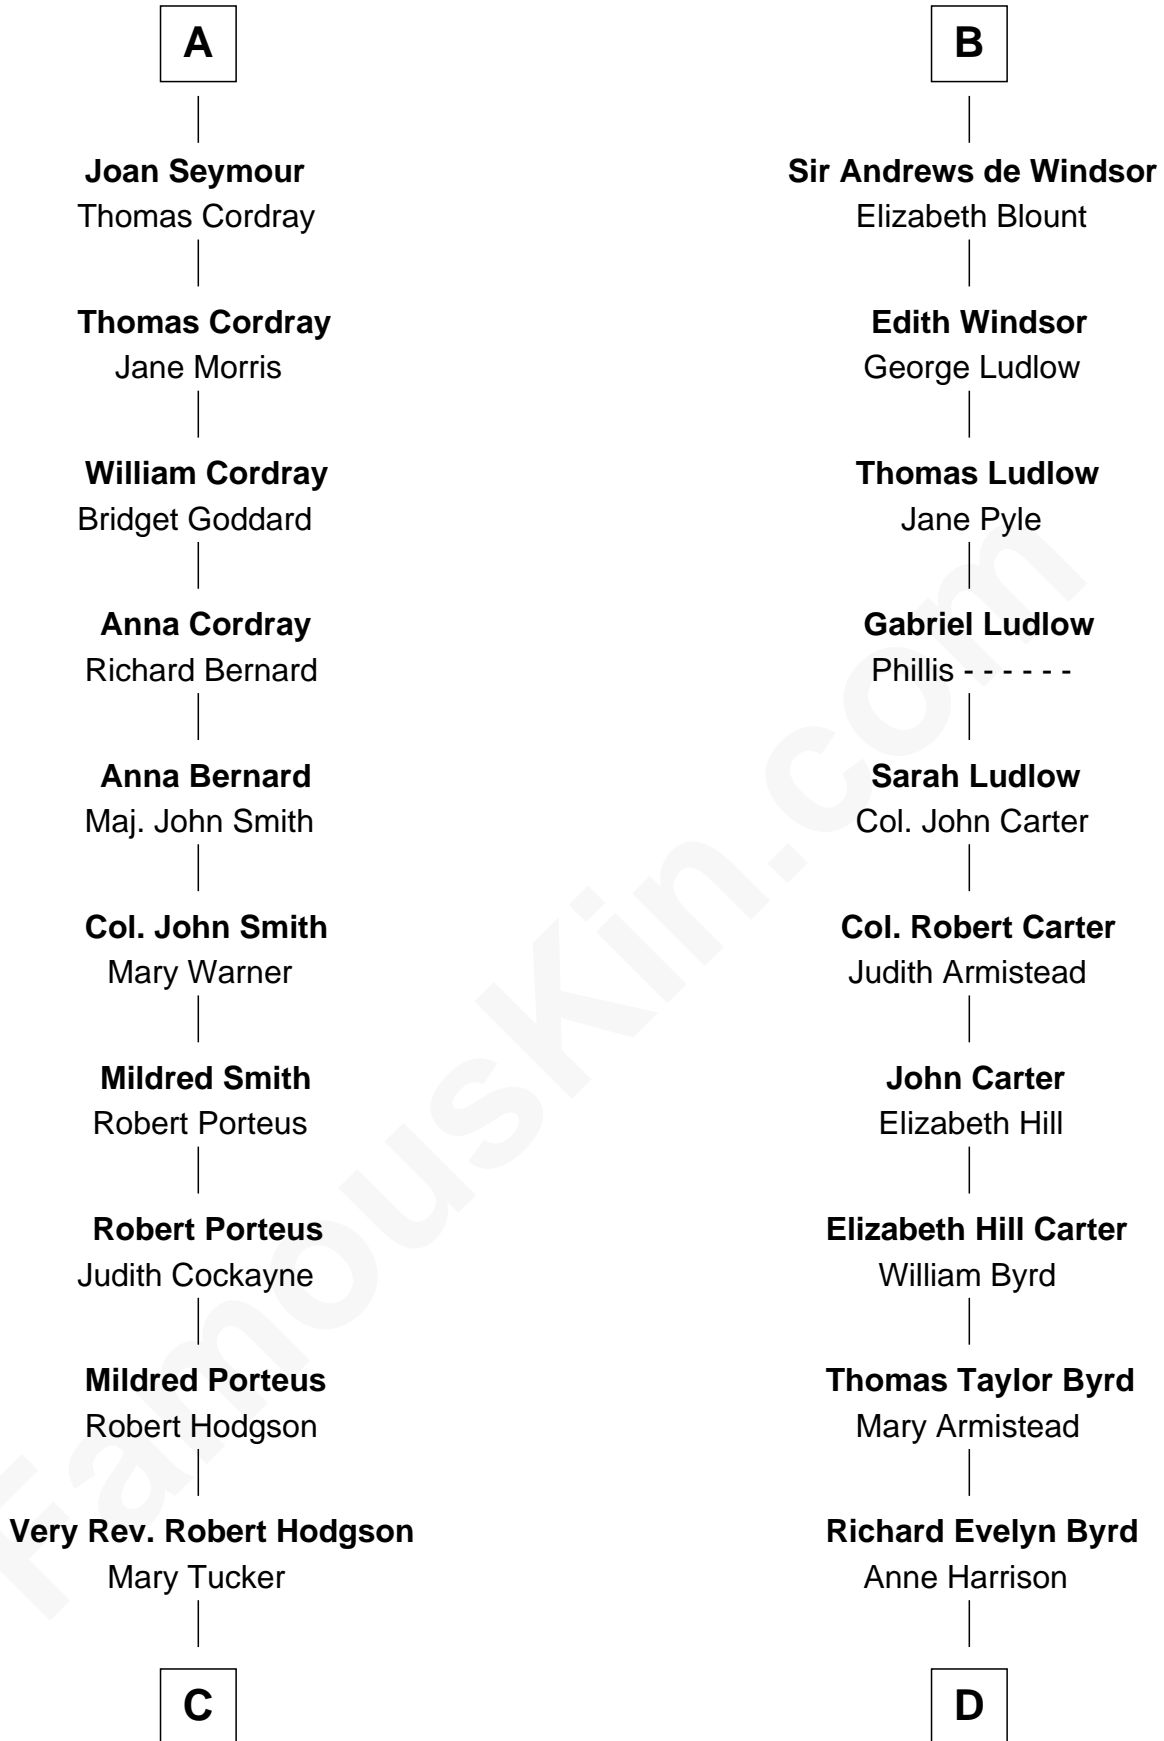

FamousKin.com Relationship Chart of

Queen Elizabeth II

Queen of the United Kingdom

19th cousin 2 times removed of

Admiral Richard Byrd

Polar Explorer

Sir Hugh de Courtenay

Eleanor le Despencer

C

Henrietta Mildred Hodgson

Oswald Smith

Frances Dora Smith

Claude Bowes-Lyon

Claude George Bowes-Lyon

Cecilia Nina Cavendish-Bentinck

Elizabeth Bowes-Lyon

George VI, King of the United Kingdom

Queen Elizabeth II

Queen of the United Kingdom

D

Col. William Byrd

Jane Meriwether Rivers

Richard Evelyn Byrd

Eleanor Bolling Flood