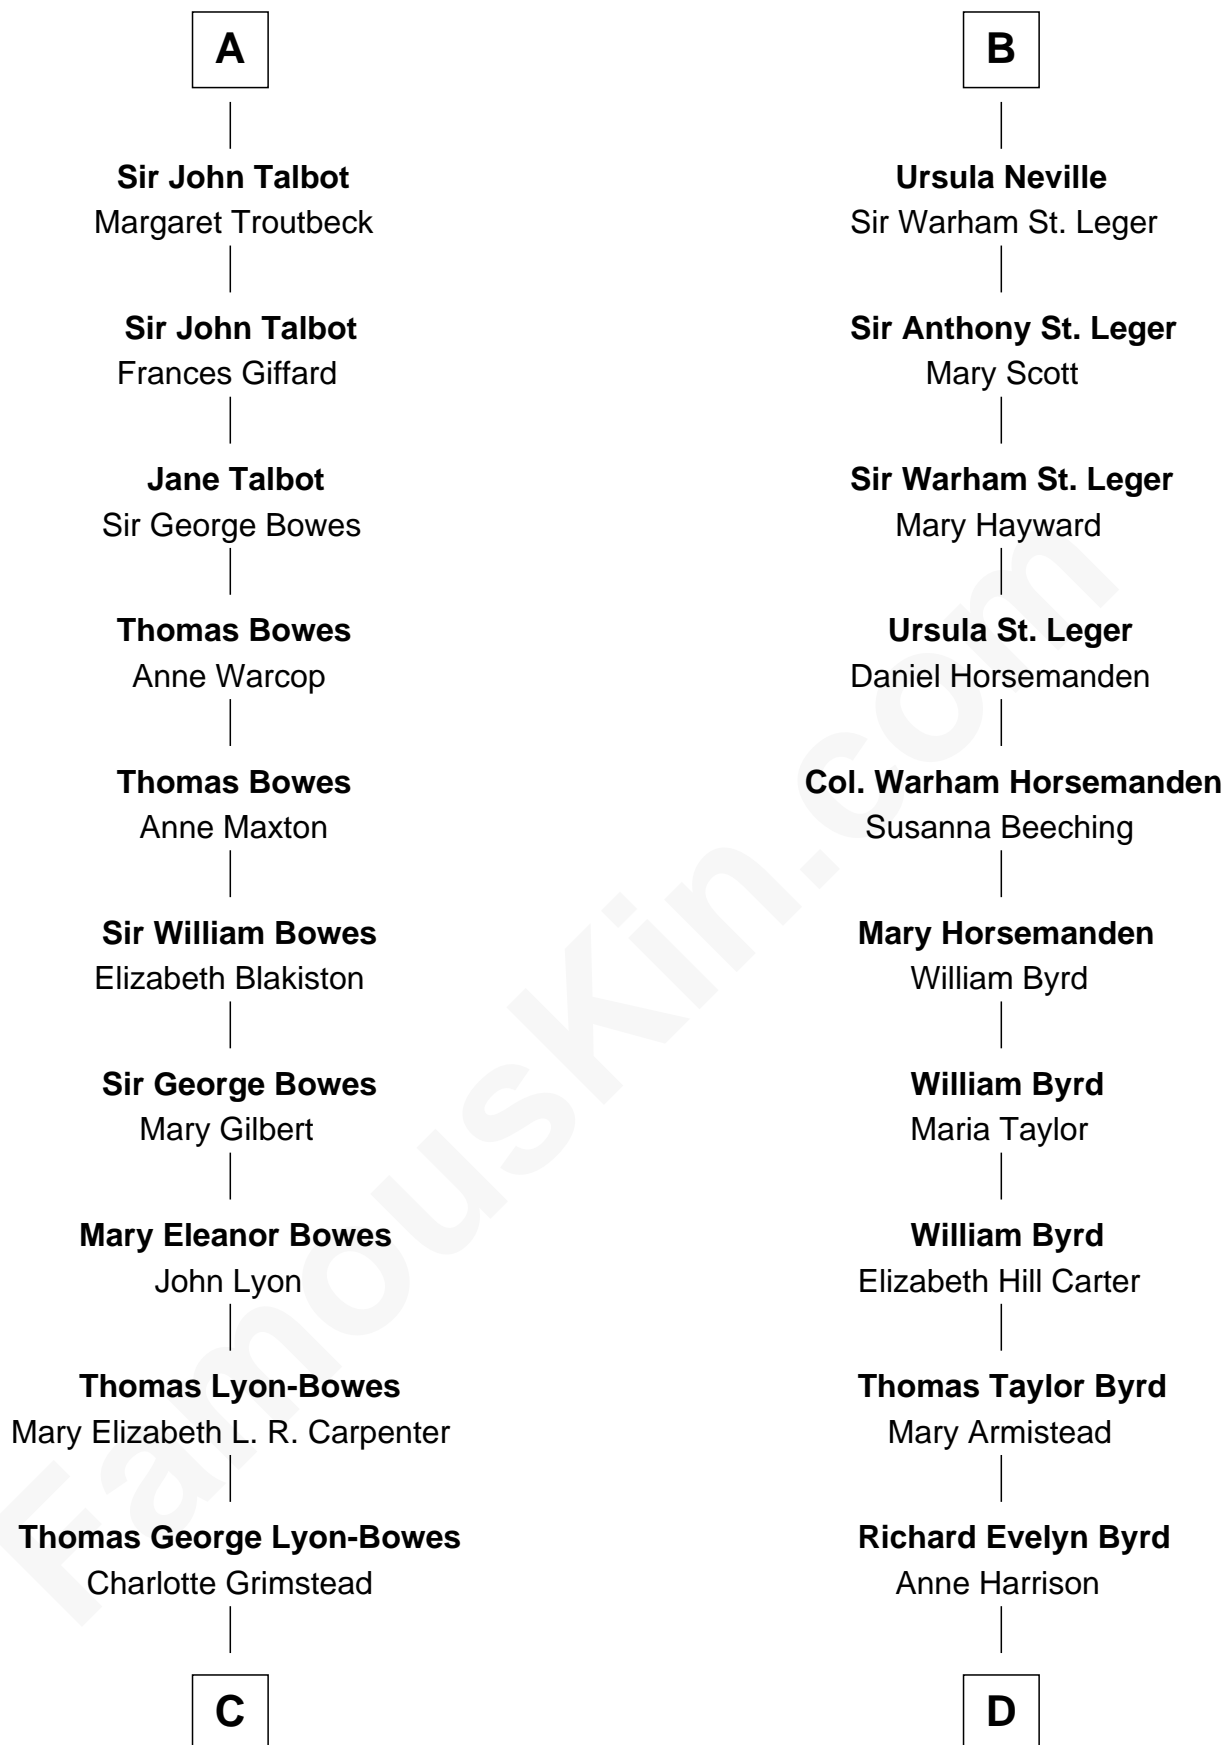

FamousKin.com Relationship Chart of

Queen Elizabeth II

Queen of the United Kingdom

19th cousin 1 time removed of

Admiral Richard Byrd

Polar Explorer

C

Claude Bowes-Lyon
Frances Dora Smith

Claude George Bowes-Lyon
Cecilia Nina Cavendish-Bentinck

Elizabeth Bowes-Lyon
George VI, King of the United Kingdom

Queen Elizabeth II
Queen of the United Kingdom

D

Col. William Byrd
Jane Meriwether Rivers

Richard Evelyn Byrd
Eleanor Bolling Flood

Admiral Richard Byrd
Polar Explorer

FamousKin.com