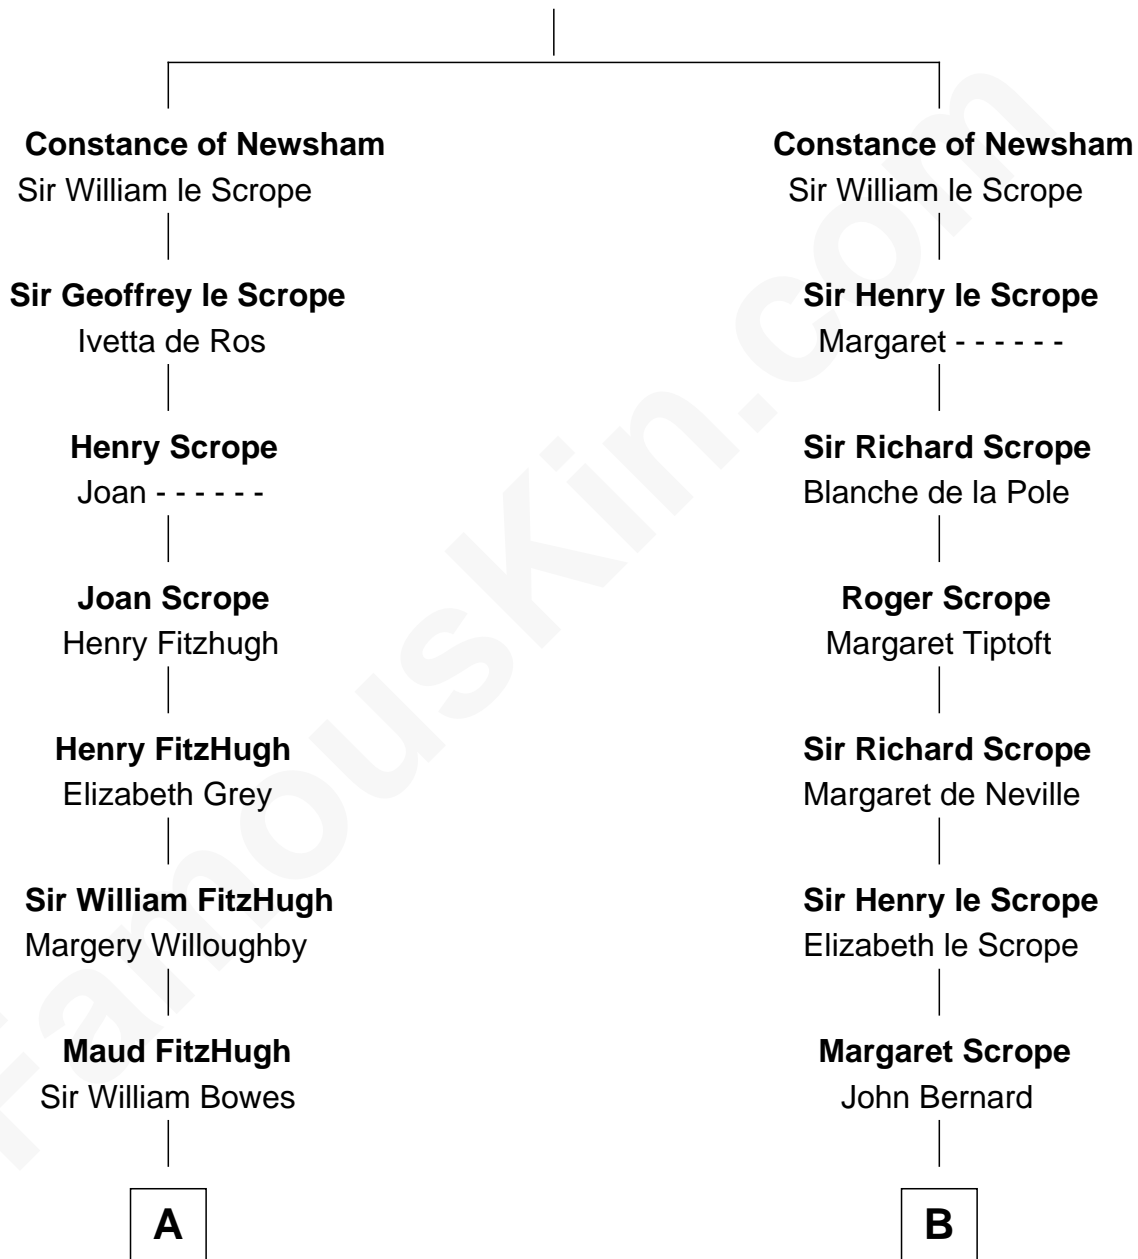

FamousKin.com Relationship Chart of

Queen Elizabeth II

Queen of the United Kingdom

19th cousin 1 time removed of

Admiral Richard Byrd

Polar Explorer

Thomas of Newsham

C

Claude Bowes-Lyon
Frances Dora Smith

Claude George Bowes-Lyon
Cecilia Nina Cavendish-Bentinck

Elizabeth Bowes-Lyon
George VI, King of the United Kingdom

Queen Elizabeth II
Queen of the United Kingdom

D

Col. William Byrd
Jane Meriwether Rivers

Richard Evelyn Byrd
Eleanor Bolling Flood

Admiral Richard Byrd
Polar Explorer

FamousKin.com