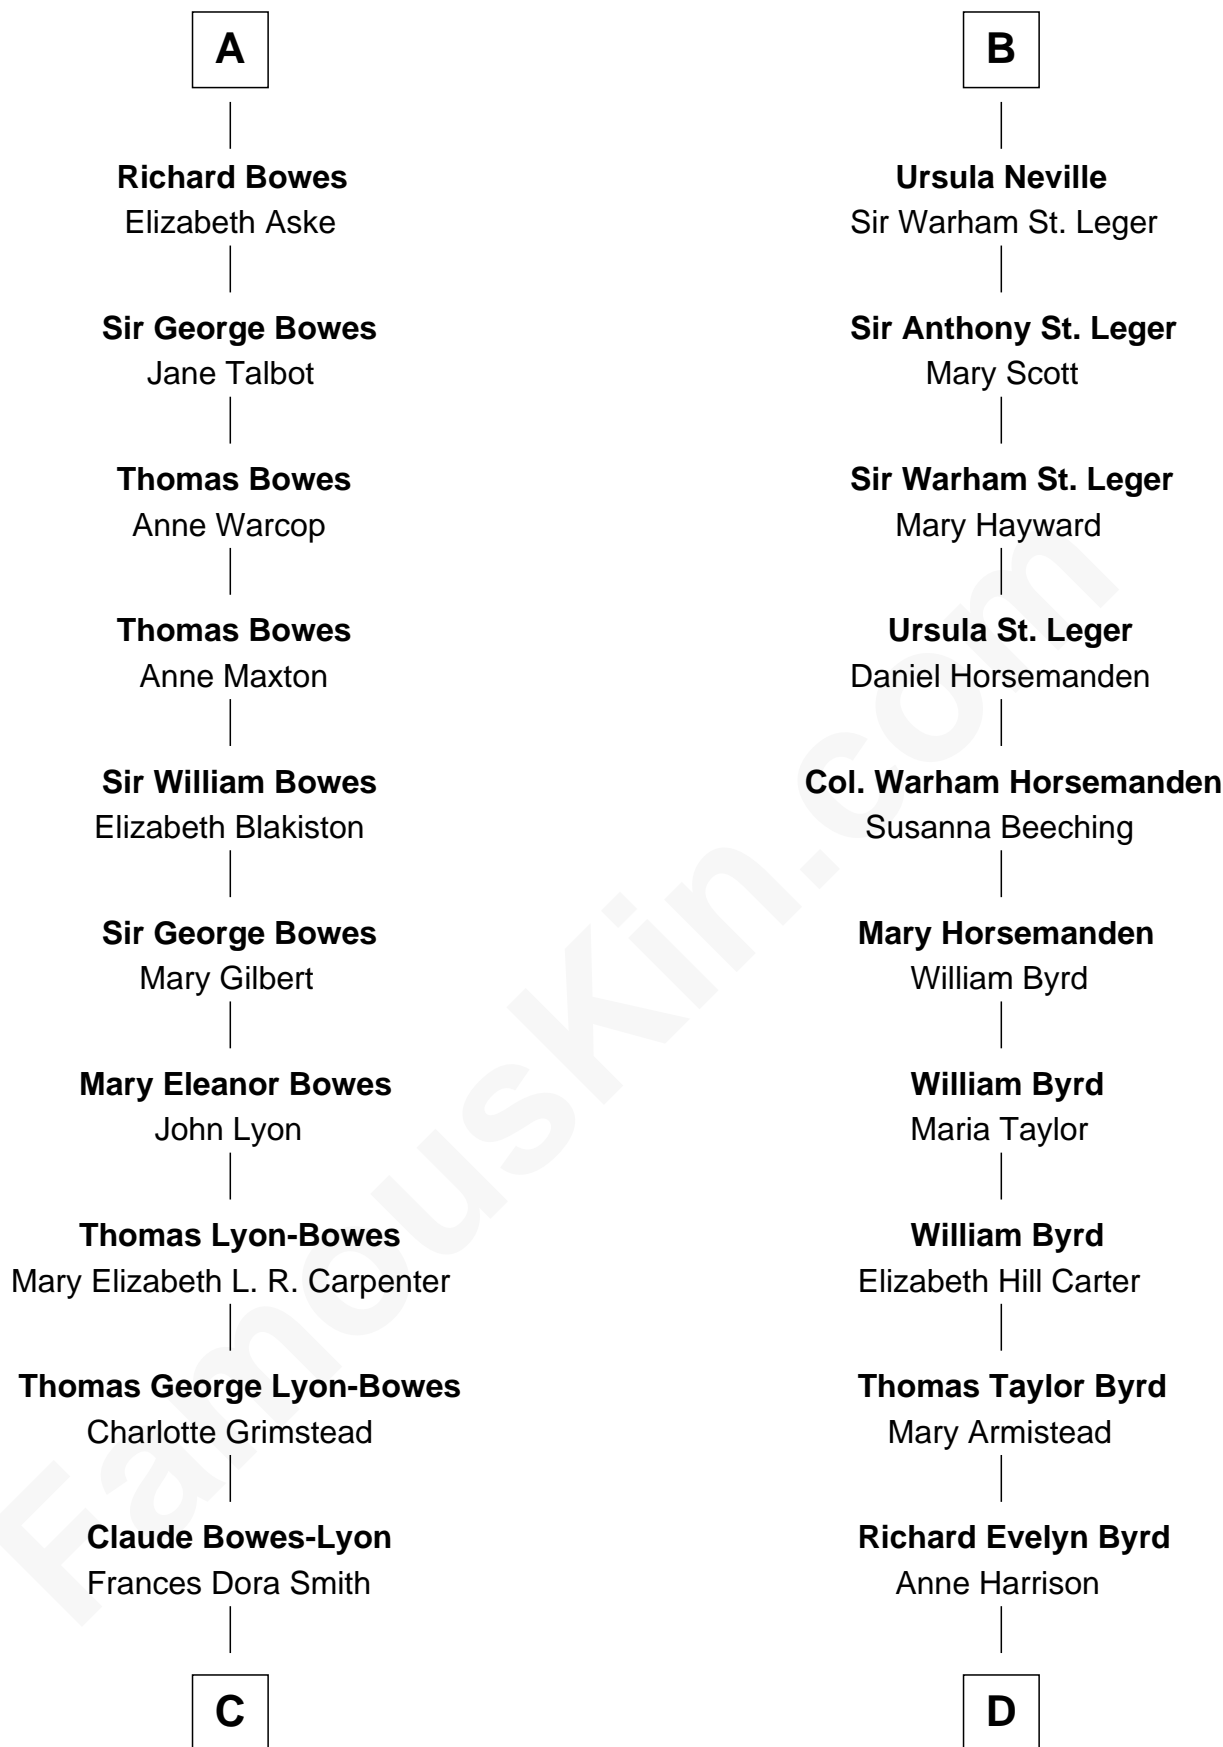

# FamousKin.com Relationship Chart of

**Queen Elizabeth II**

*Queen of the United Kingdom*

19th cousin of

**Admiral Richard Byrd**

*Polar Explorer*

**Sir James de Audley**

Ela Longespee

Elizabeth de Beauchamp

**Sir George Neville**

Margaret Fenne

**George Neville**

Mary Stafford

**B**

**C**

**Claude George Bowes-Lyon**  
Cecilia Nina Cavendish-Bentinck

**Elizabeth Bowes-Lyon**  
George VI, King of the United Kingdom

**Queen Elizabeth II**  
*Queen of the United Kingdom*

**D**

**Col. William Byrd**  
Jane Meriwether Rivers

**Richard Evelyn Byrd**  
Eleanor Bolling Flood

**Admiral Richard Byrd**  
*Polar Explorer*

FamousKin.com