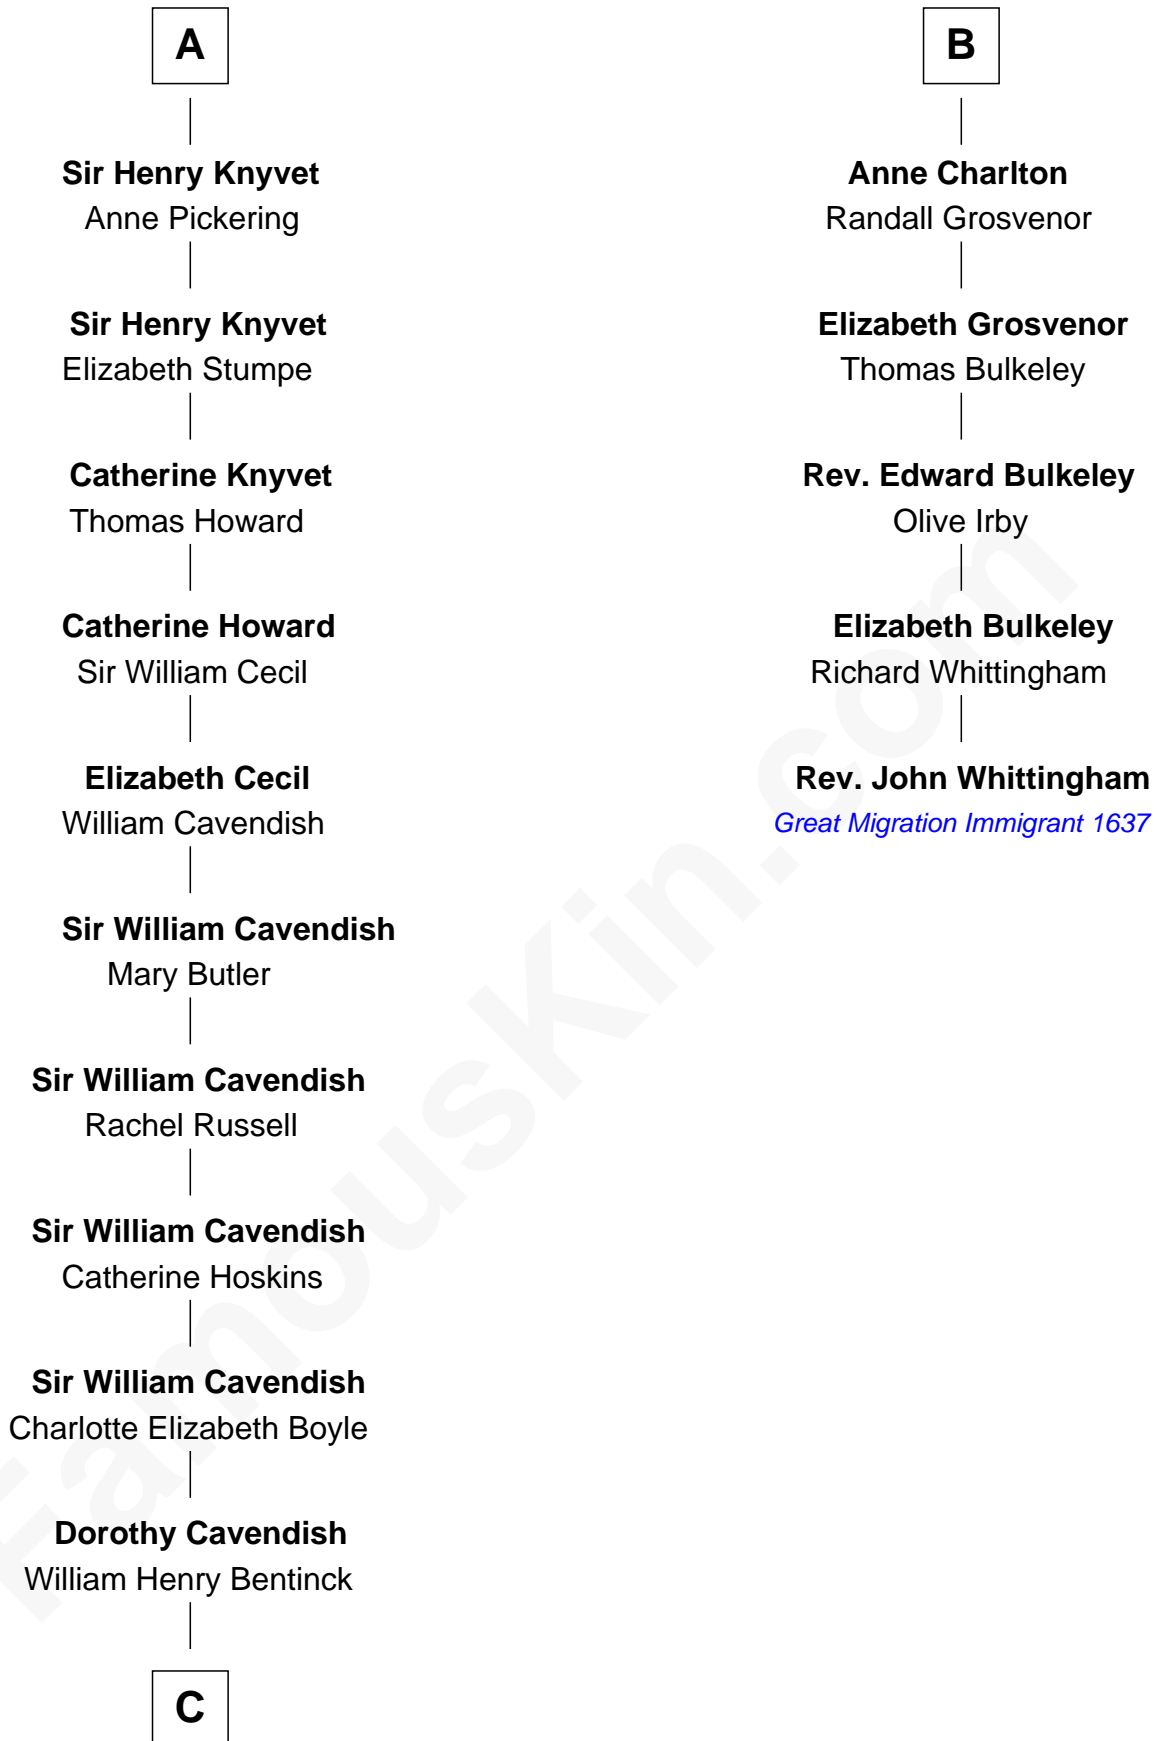

FamousKin.com Relationship Chart of Queen Elizabeth II

Queen of the United Kingdom

11th cousin 10 times removed of

Rev. John Whittingham

(c1616 - 1639) Great Migration Immigrant 1637

C

Charles Augustus Cavendish-Bentinck

Anne Wellesley

Rev. Charles William Cavendish-Bentinck

Caroline Louisa Burnaby

Cecilia Nina Cavendish-Bentinck

Claude George Bowes-Lyon

Elizabeth Bowes-Lyon

George VI, King of the United Kingdom

Queen Elizabeth II

Queen of the United Kingdom