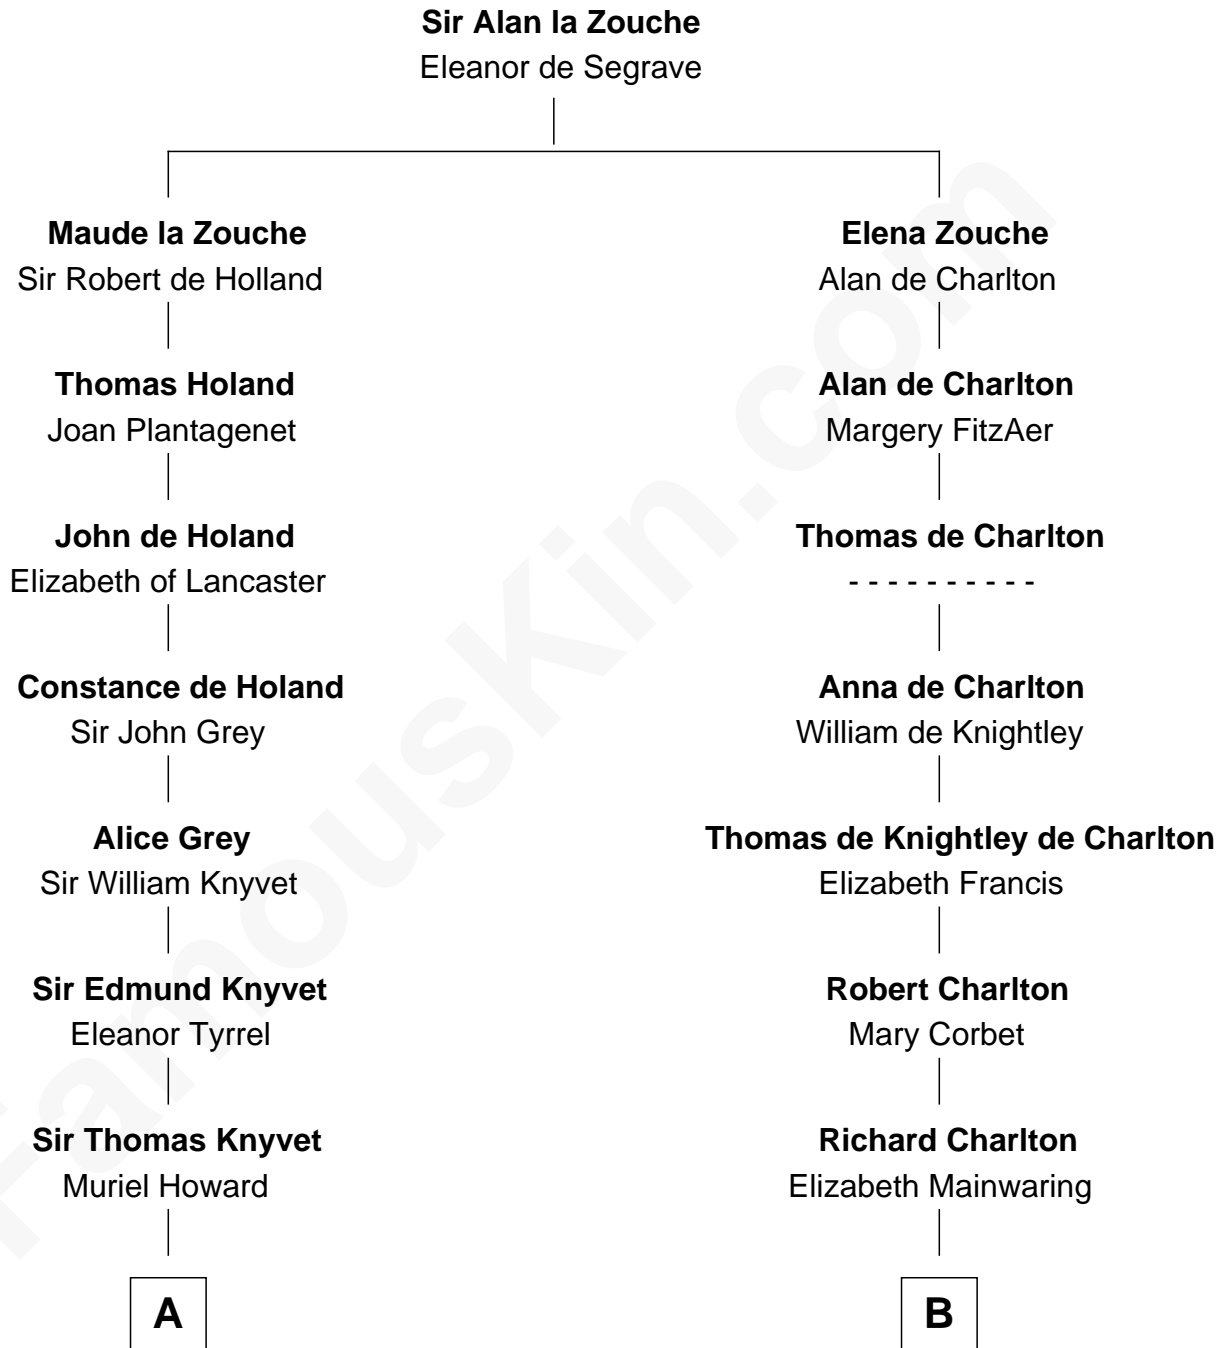

FamousKin.com Relationship Chart of Queen Elizabeth II

Queen of the United Kingdom

11th cousin 10 times removed of

Rev. John Whittingham

(c1616 - 1639) Great Migration Immigrant 1637

C

Charles Augustus Cavendish-Bentinck

Anne Wellesley

Rev. Charles William Cavendish-Bentinck

Caroline Louisa Burnaby

Cecilia Nina Cavendish-Bentinck

Claude George Bowes-Lyon

Elizabeth Bowes-Lyon

George VI, King of the United Kingdom

Queen Elizabeth II

Queen of the United Kingdom