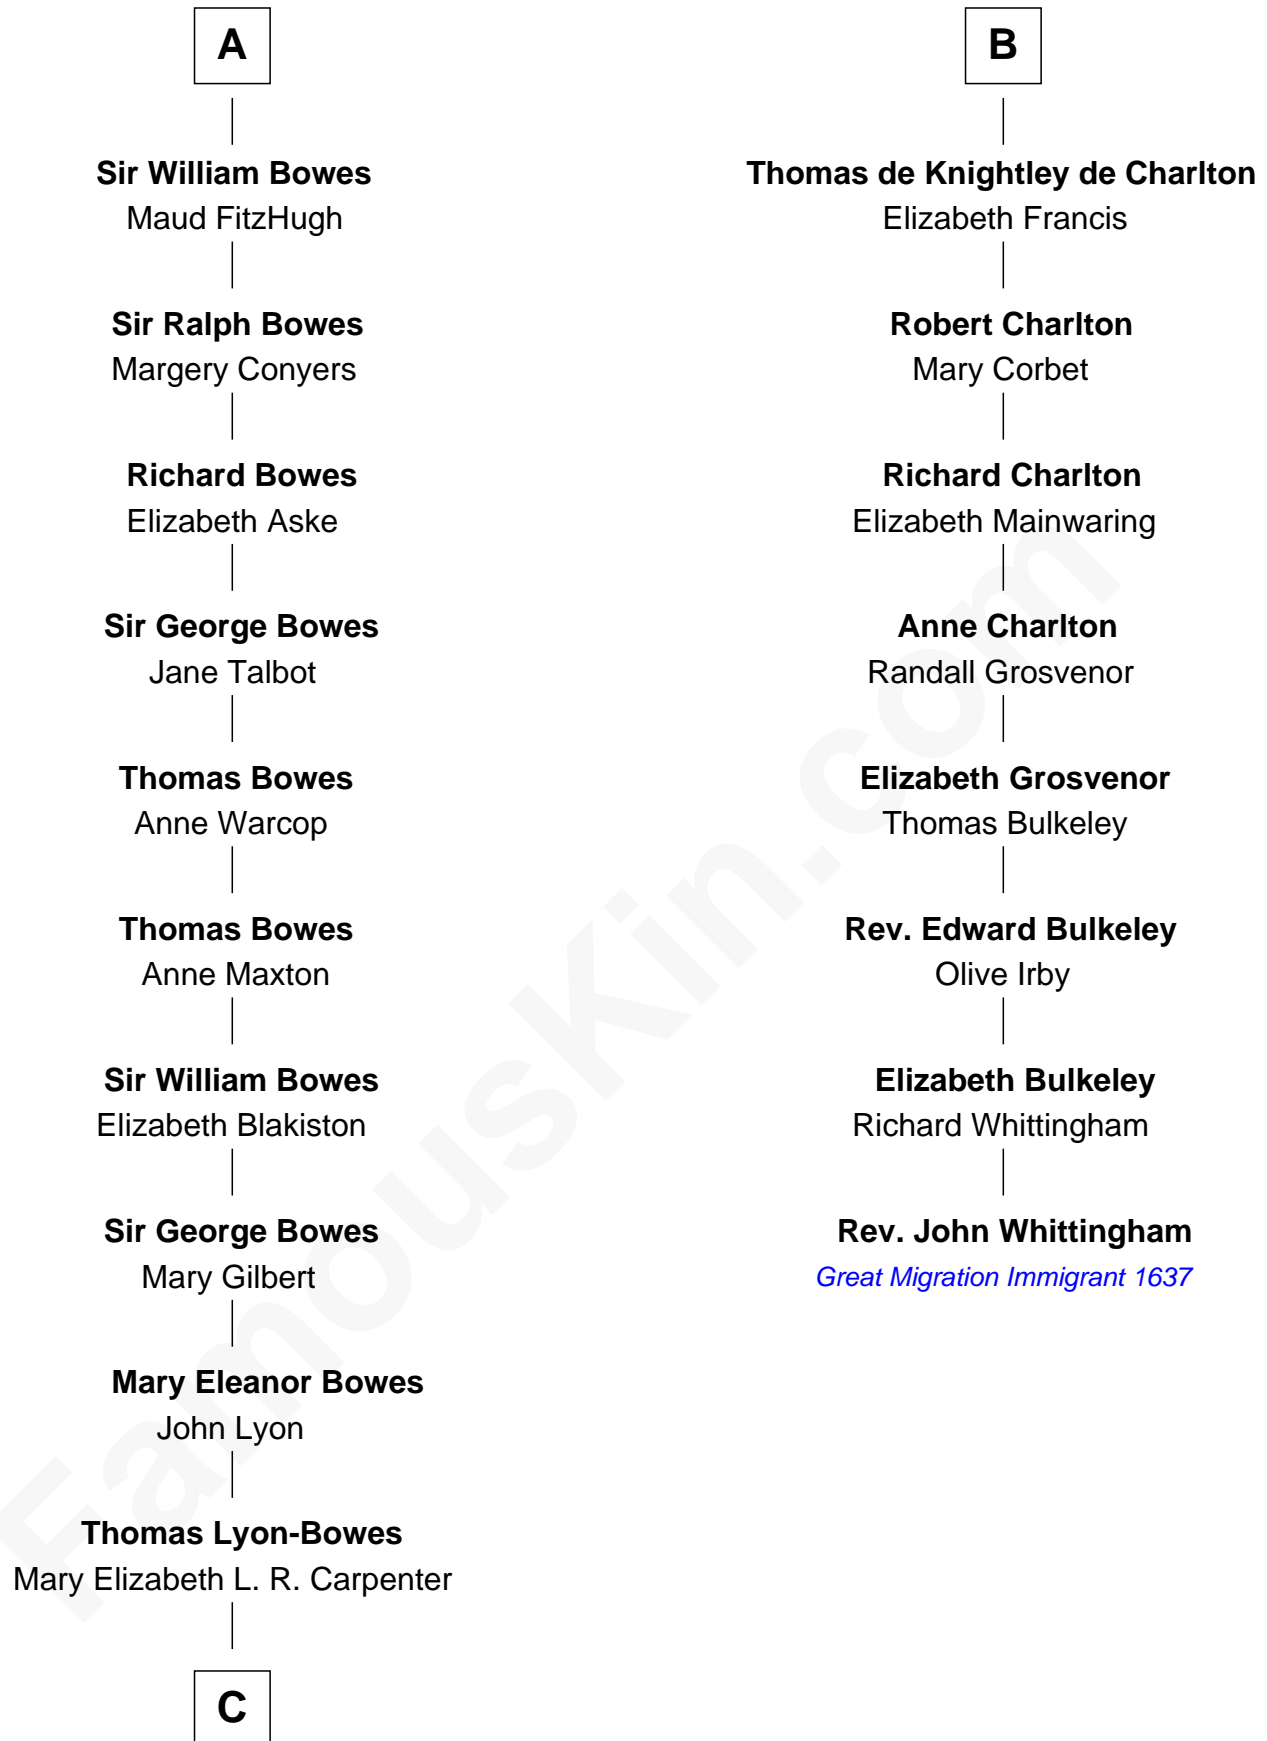

FamousKin.com

Relationship Chart of

Queen Elizabeth II

Queen of the United Kingdom

14th cousin 7 times removed of

Rev. John Whittingham

(c1616 - 1639) Great Migration Immigrant 1637

Sir William Longespee

Ela of Salisbury

C

Thomas George Lyon-Bowes

Charlotte Grimstead

Claude Bowes-Lyon

Frances Dora Smith

Claude George Bowes-Lyon

Cecilia Nina Cavendish-Bentinck