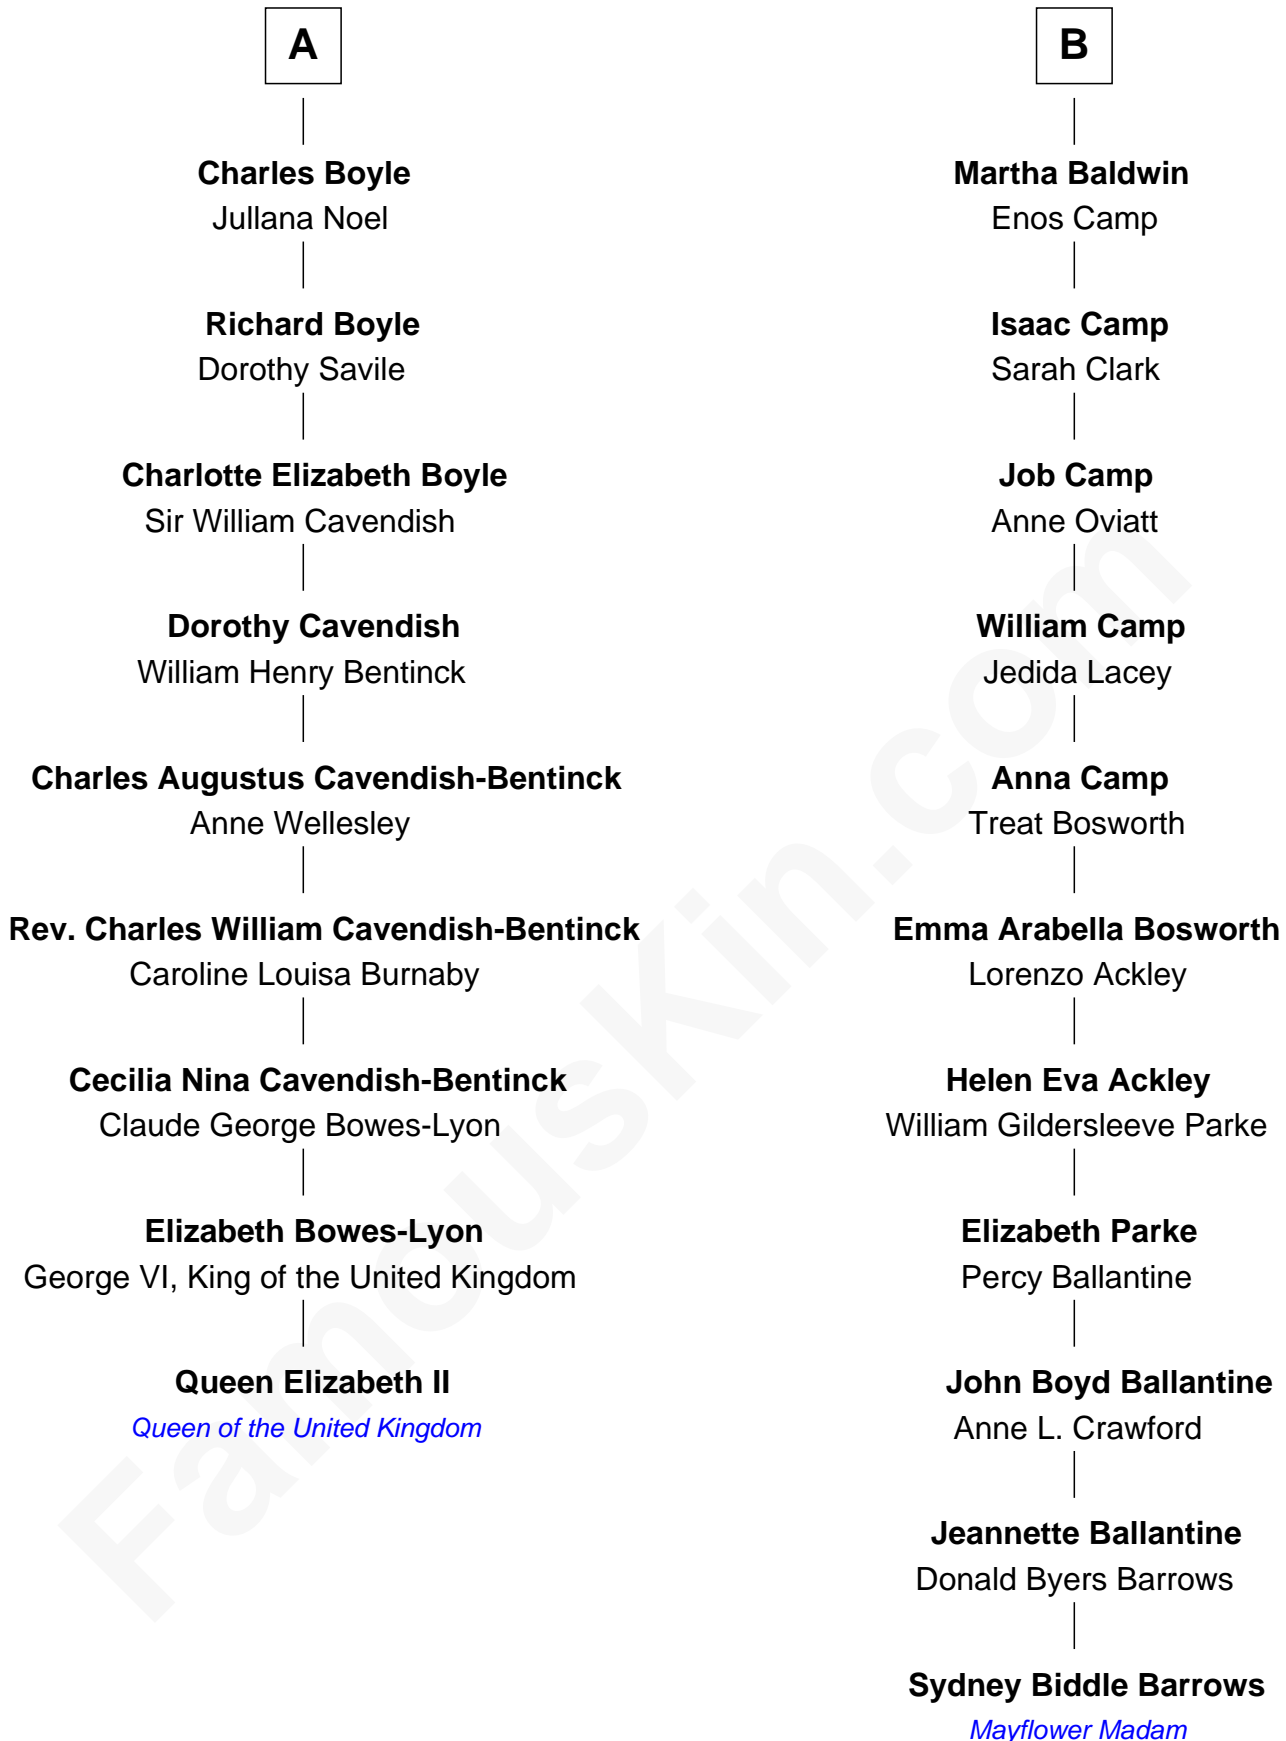

FamousKin.com Relationship Chart of

Queen Elizabeth II

Queen of the United Kingdom

15th cousin 2 times removed of

Sydney Biddle Barrows

Mayflower Madam

Sir William Boleyn

Margaret Butler

Thomas Boleyn
Elizabeth Howard

Mary Boleyn
Sir William Carey

Catherine Carey
Sir Francis Knollys

Lettice Knollys
Walter Devereux

Sir Robert Devereux
Frances Walsingham

Frances Devereux
Sir William Seymour

Jane Seymour
Charles Boyle

A

Alice Boleyn
Sir Robert Clere

Sir John Clere
Anne Tyrrell

Sir Edmund Clere
Frances Fulmerston

Anne Clere
William Gilbert

Temperance Gilbert
John Alsop

Elizabeth Alsop
Richard Baldwin

Theophilus Baldwin
Elizabeth Canfield

B

Elizabeth II photo by [Eric Draper](#)