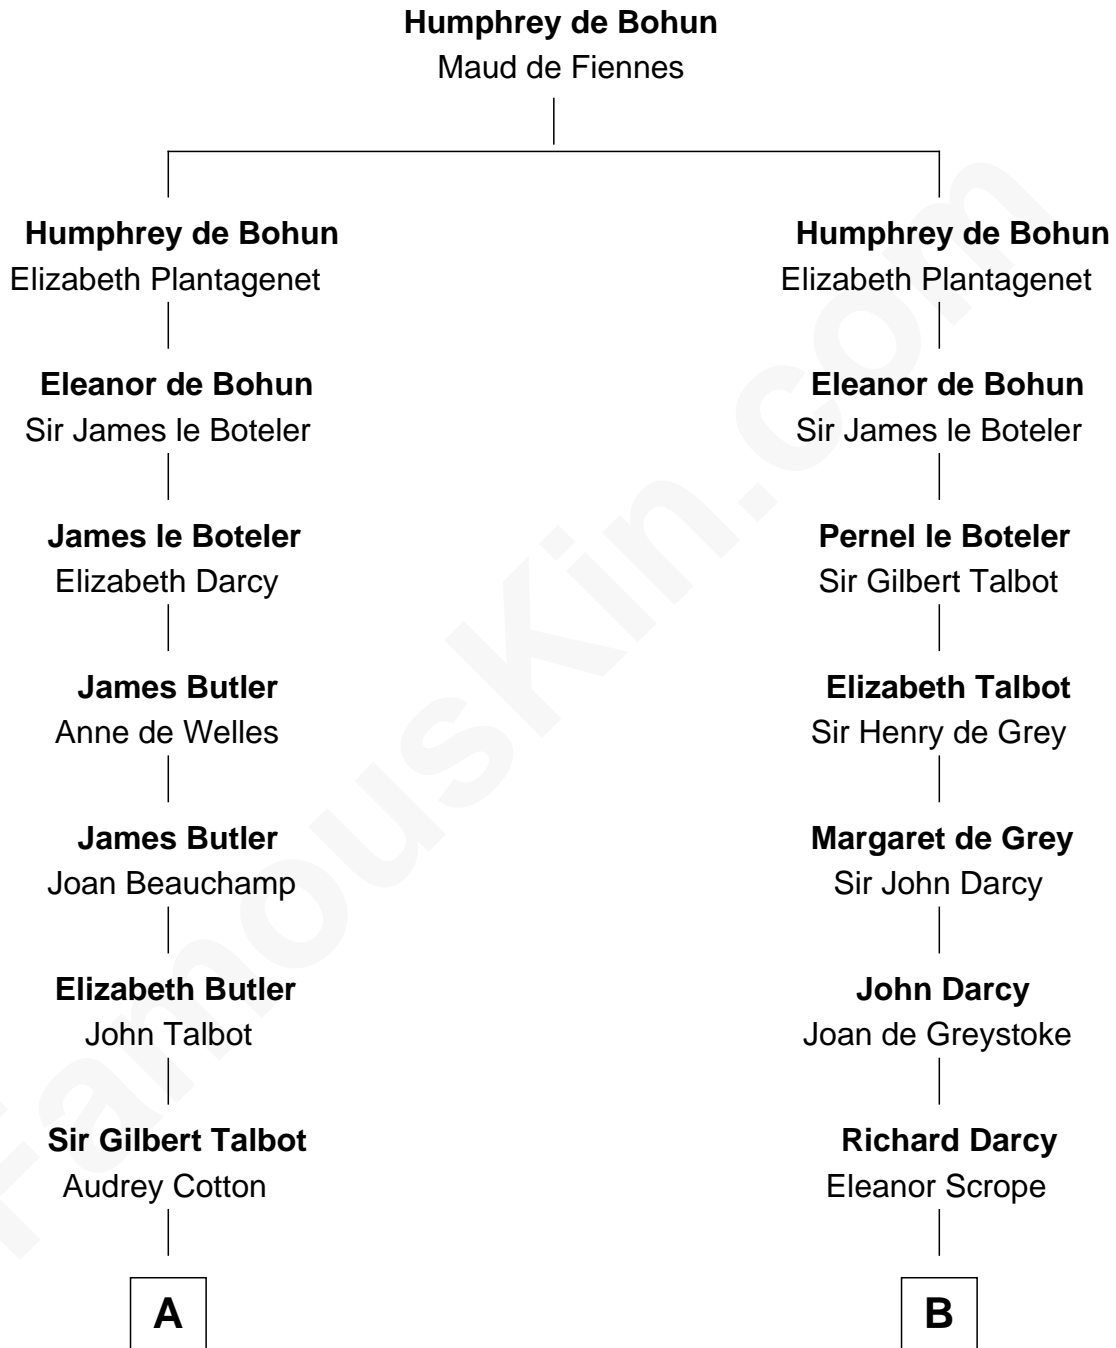

FamousKin.com

Relationship Chart of

Queen Elizabeth II

Queen of the United Kingdom

16th cousin 4 times removed of

Robert Treat Paine

Signer of the Declaration of Independence

C

—
Claude Bowes-Lyon

Frances Dora Smith

—
Claude George Bowes-Lyon

Cecilia Nina Cavendish-Bentinck

—
Elizabeth Bowes-Lyon

George VI, King of the United Kingdom

—
Queen Elizabeth II

Queen of the United Kingdom