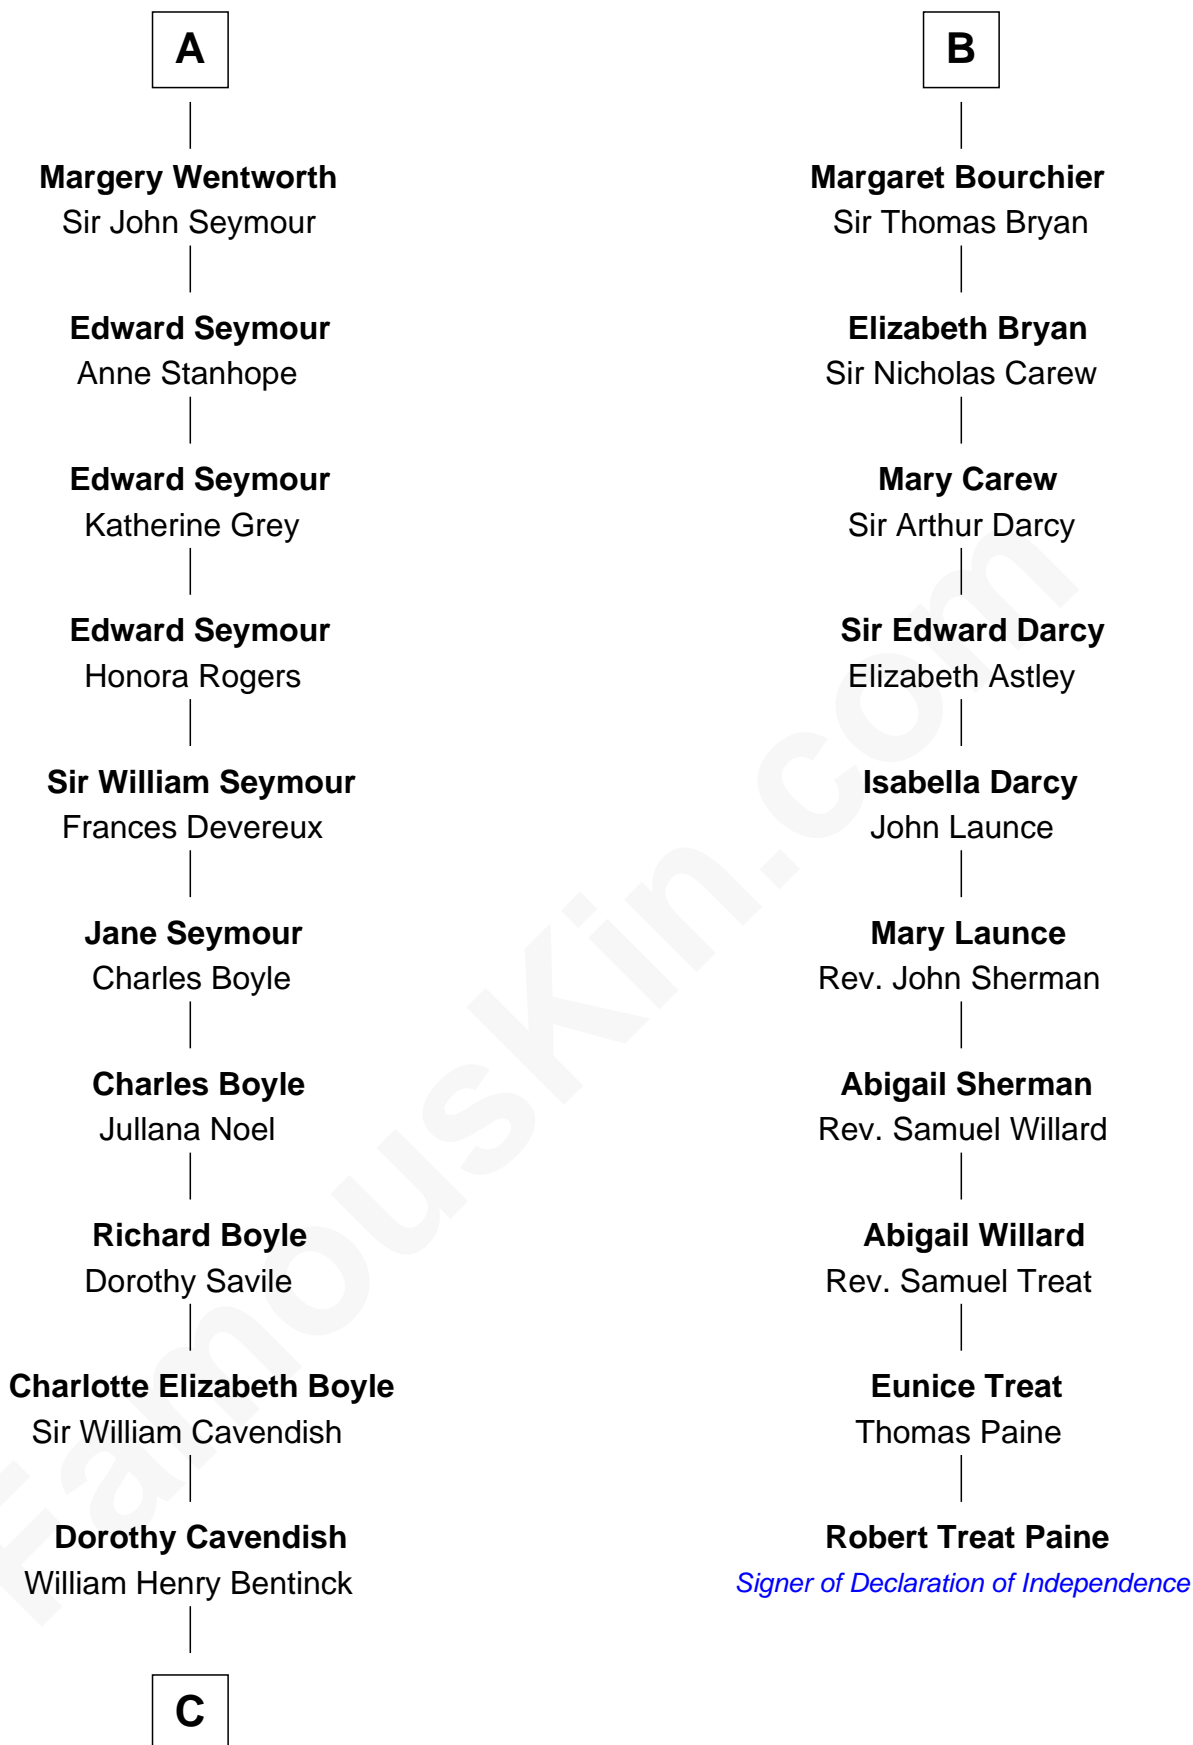

FamousKin.com

Relationship Chart of

Queen Elizabeth II

Queen of the United Kingdom

16th cousin 5 times removed of

Robert Treat Paine

Signer of the Declaration of Independence

Sir Henry de Hastings

Elizabeth Cokayne

Sir Laurence Cheney

Elizabeth Cheney

Sir Frederick Tilney

Elizabeth Tilney

Sir Humphrey Bourchier

B

C

Charles Augustus Cavendish-Bentinck

Anne Wellesley

Rev. Charles William Cavendish-Bentinck

Caroline Louisa Burnaby

Cecilia Nina Cavendish-Bentinck

Claude George Bowes-Lyon

Elizabeth Bowes-Lyon

George VI, King of the United Kingdom