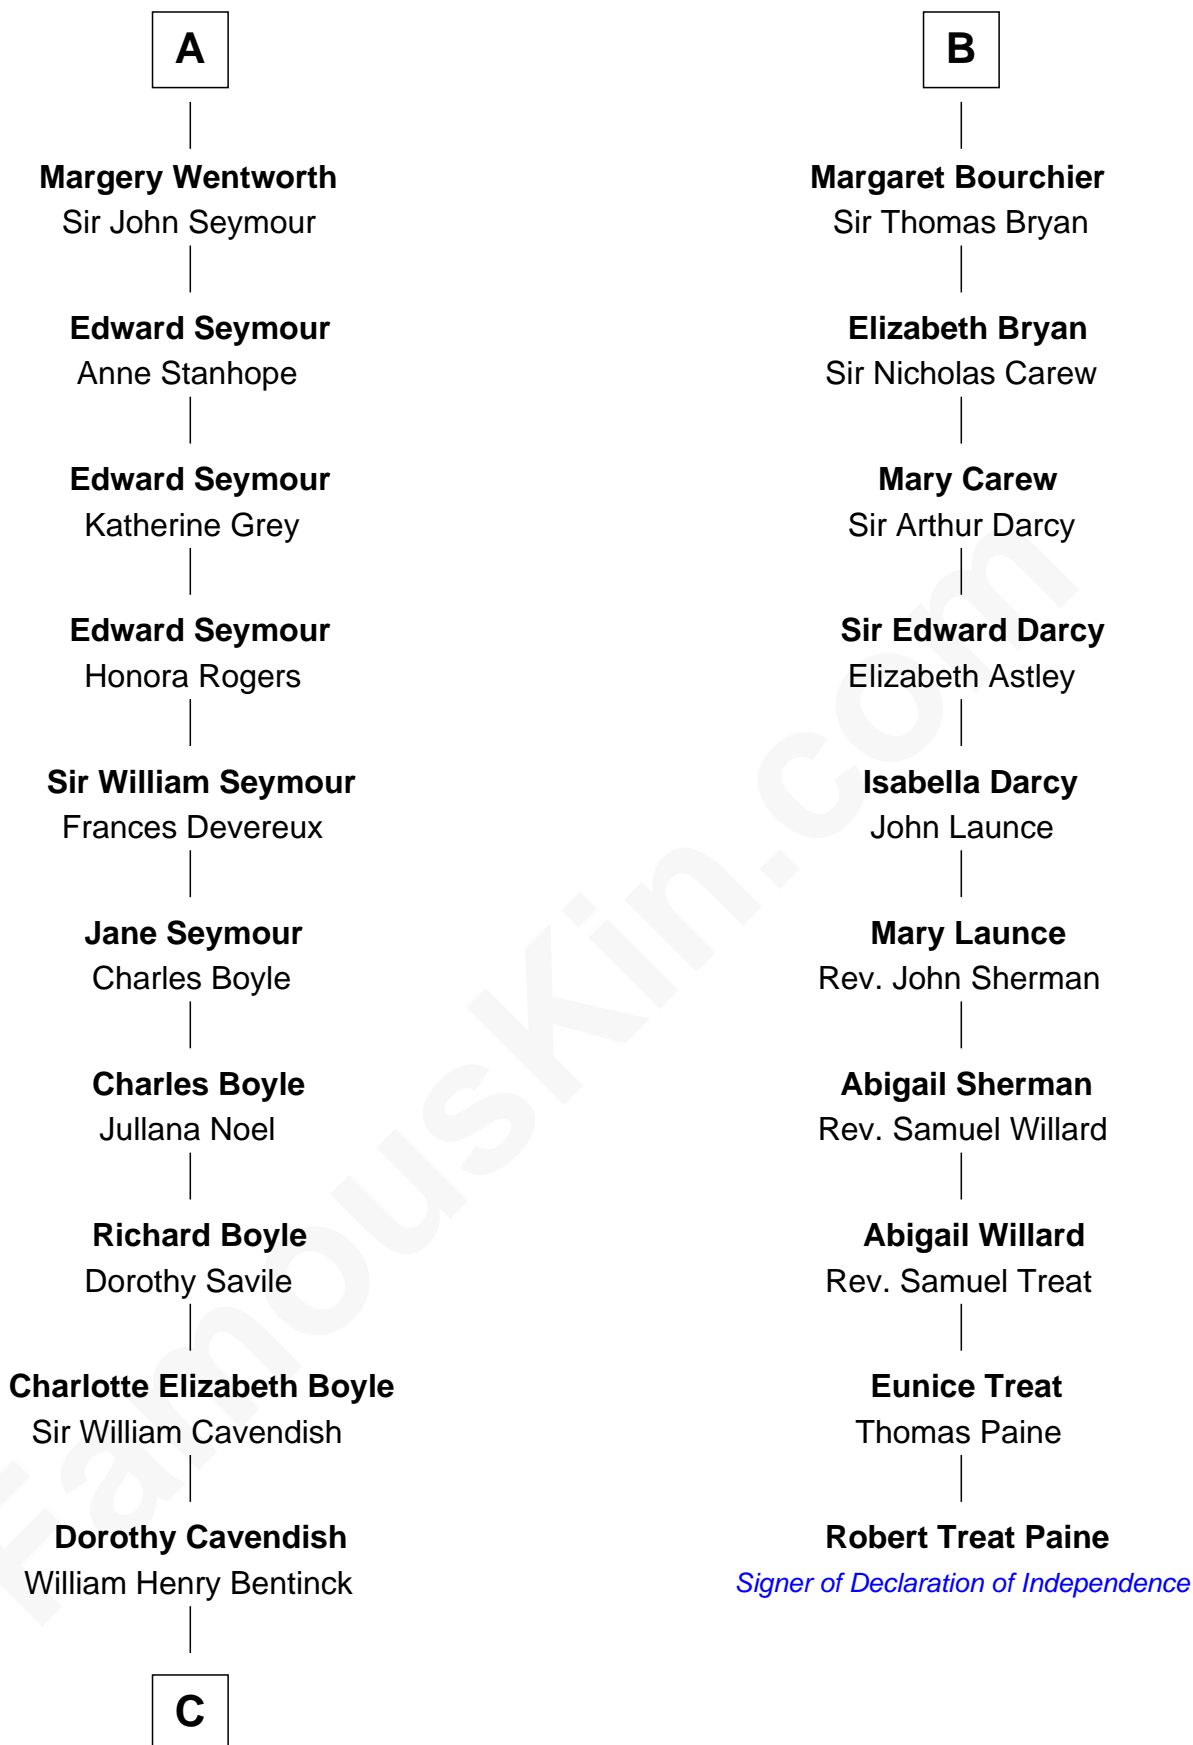

FamousKin.com

Relationship Chart of

Queen Elizabeth II

Queen of the United Kingdom

16th cousin 5 times removed of

Robert Treat Paine

Signer of the Declaration of Independence

C

Charles Augustus Cavendish-Bentinck

Anne Wellesley

Rev. Charles William Cavendish-Bentinck

Caroline Louisa Burnaby

Cecilia Nina Cavendish-Bentinck

Claude George Bowes-Lyon

Elizabeth Bowes-Lyon

George VI, King of the United Kingdom

Queen Elizabeth II

Queen of the United Kingdom