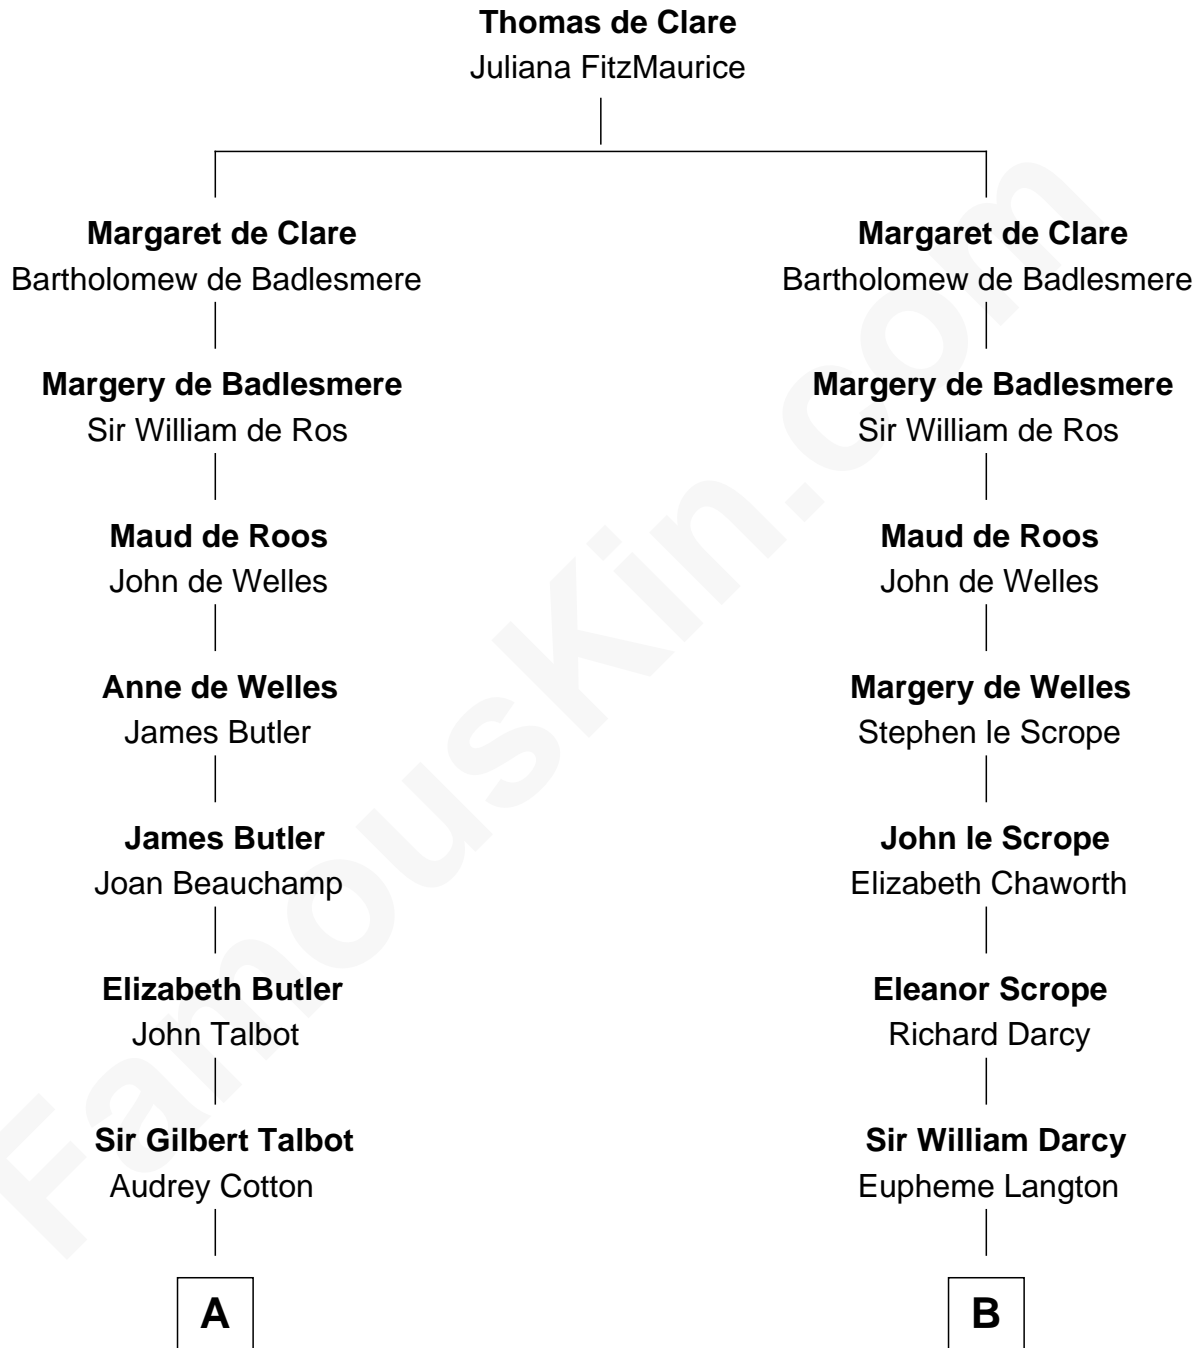

FamousKin.com

Relationship Chart of

Queen Elizabeth II

Queen of the United Kingdom

15th cousin 5 times removed of

Robert Treat Paine

Signer of the Declaration of Independence

C

—
Claude Bowes-Lyon

Frances Dora Smith

—
Claude George Bowes-Lyon

Cecilia Nina Cavendish-Bentinck

—
Elizabeth Bowes-Lyon

George VI, King of the United Kingdom

—
Queen Elizabeth II

Queen of the United Kingdom