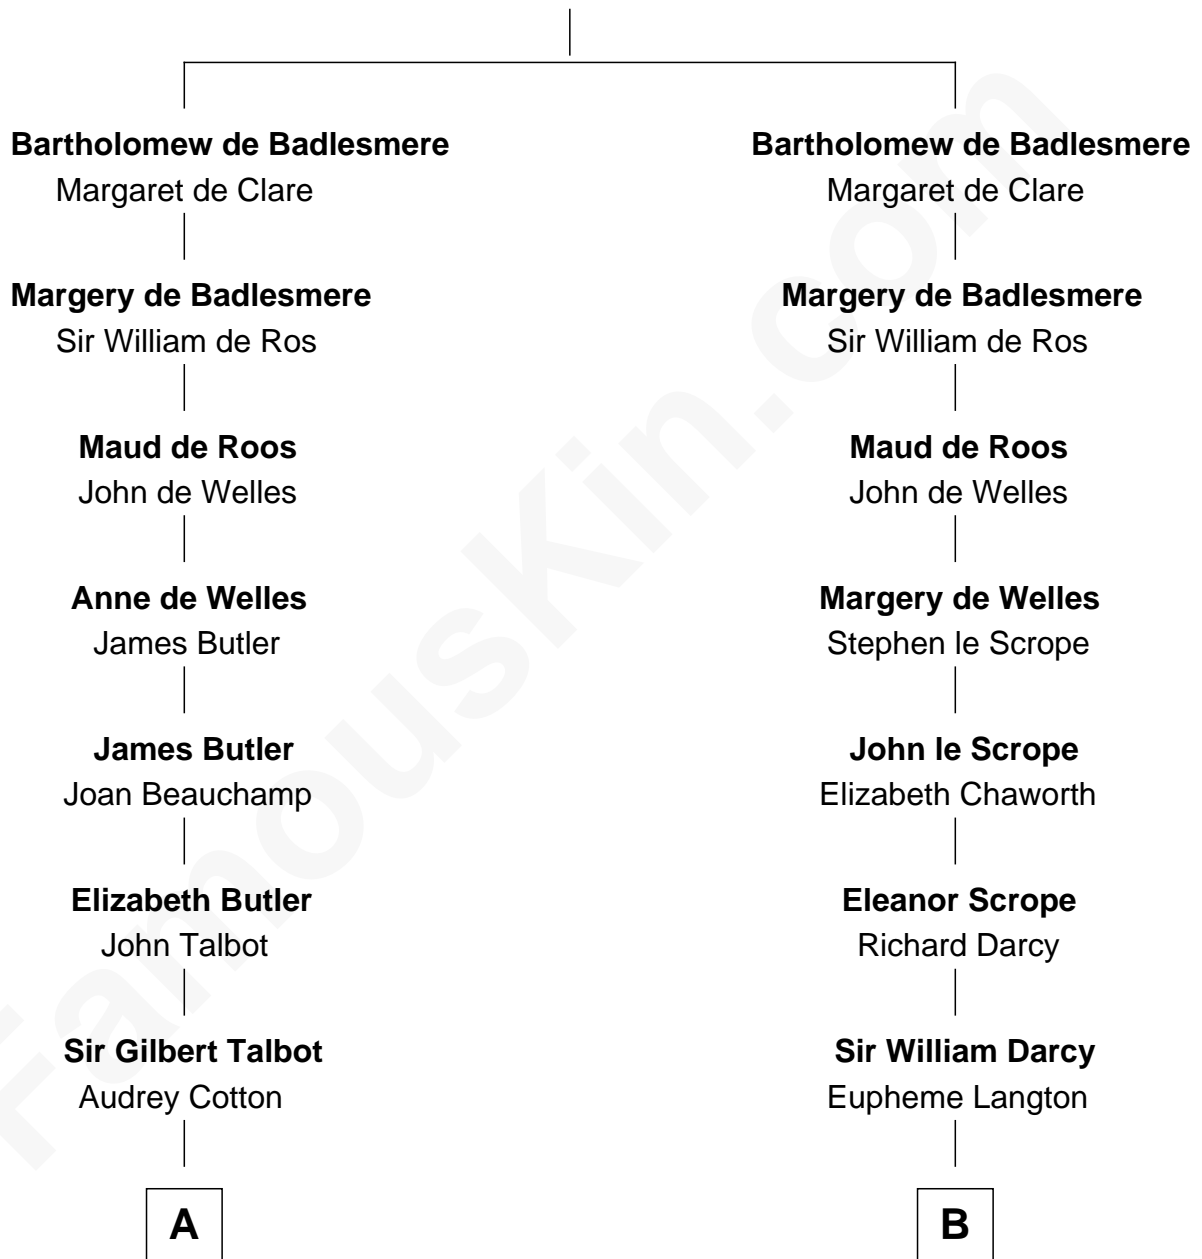

## Relationship Chart of

### Queen Elizabeth II

*Queen of the United Kingdom*

15th cousin 5 times removed of

### Robert Treat Paine

*Signer of the Declaration of Independence*

**Gunselm de Badlesmere**

-----

**C**

—  
**Claude Bowes-Lyon**

Frances Dora Smith

—  
**Claude George Bowes-Lyon**

Cecilia Nina Cavendish-Bentinck

—  
**Elizabeth Bowes-Lyon**

George VI, King of the United Kingdom

—  
**Queen Elizabeth II**

*Queen of the United Kingdom*