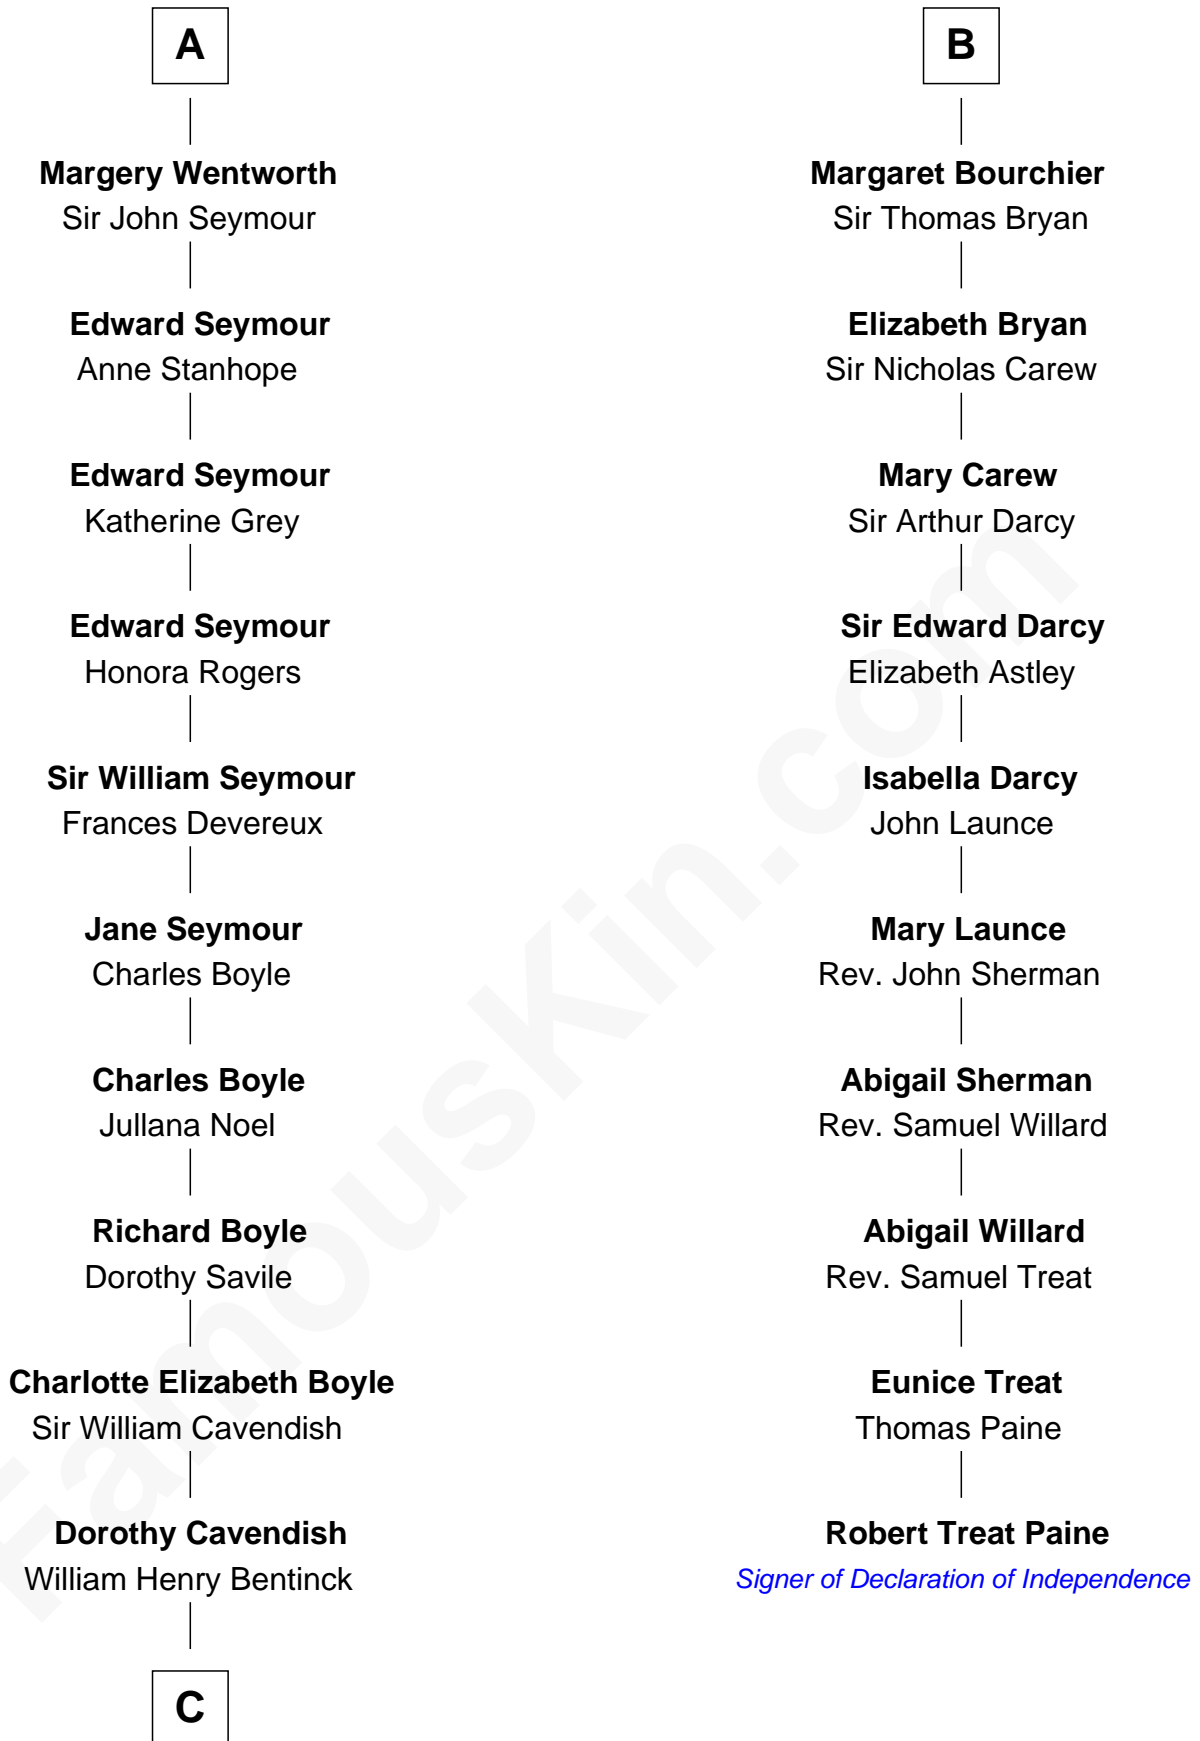

FamousKin.com Relationship Chart of

Queen Elizabeth II

Queen of the United Kingdom

16th cousin 5 times removed of

Robert Treat Paine

Signer of the Declaration of Independence

Sir John de Verdun

Eleanor de Bohun