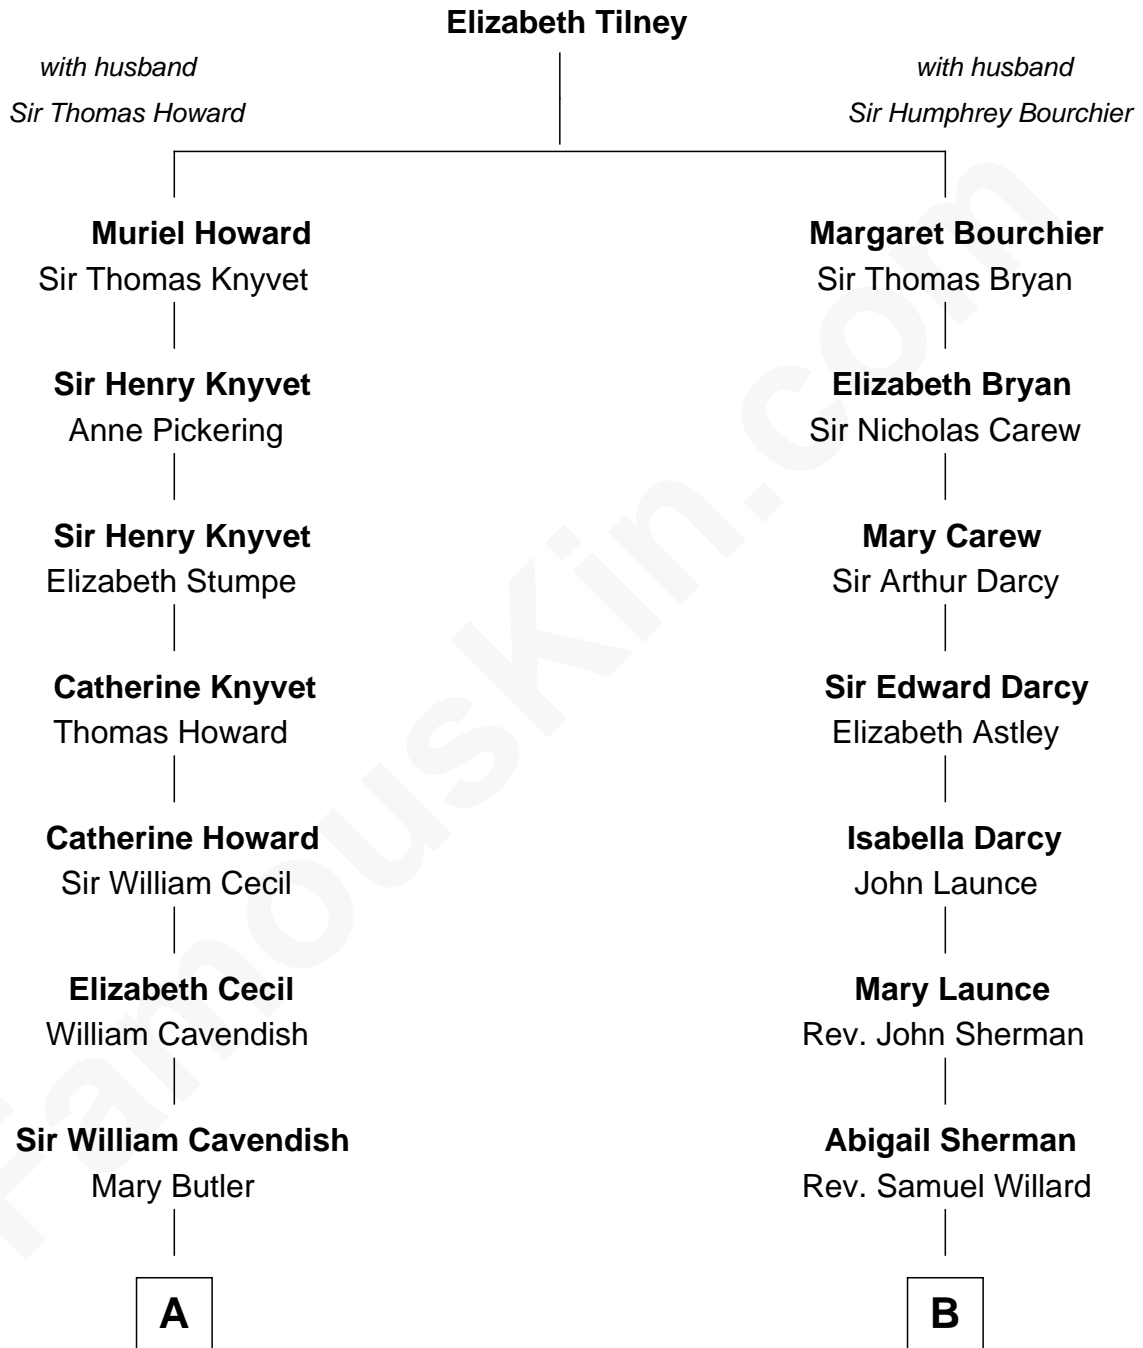

FamousKin.com

Relationship Chart of

Queen Elizabeth II

Queen of the United Kingdom

9th cousin 6 times removed of

Robert Treat Paine

Signer of the Declaration of Independence

A

Sir William Cavendish

Rachel Russell

Sir William Cavendish

Catherine Hoskins

Sir William Cavendish

Charlotte Elizabeth Boyle

Dorothy Cavendish

William Henry Bentinck

Charles Augustus Cavendish-Bentinck

Anne Wellesley

Rev. Charles William Cavendish-Bentinck

Caroline Louisa Burnaby

Cecilia Nina Cavendish-Bentinck

Claude George Bowes-Lyon

Elizabeth Bowes-Lyon

George VI, King of the United Kingdom