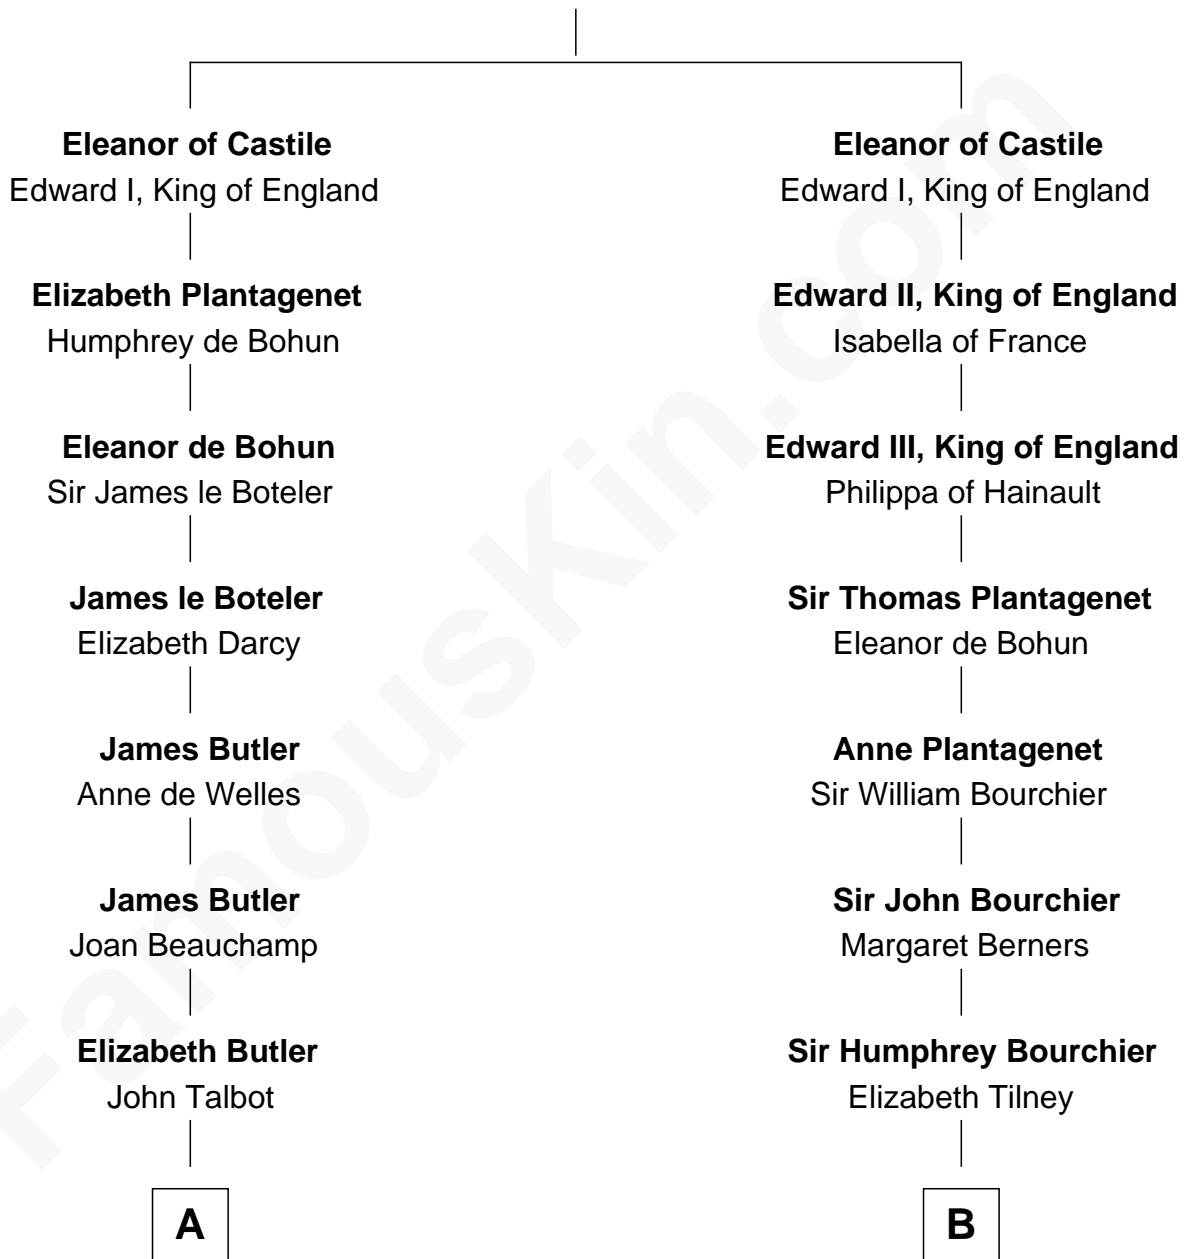

## Relationship Chart of

### Queen Elizabeth II

*Queen of the United Kingdom*

16th cousin 5 times removed of

### Robert Treat Paine

*Signer of the Declaration of Independence*

**Ferdinand III, King of Castile**

Joanna of Ponthieu

**C**

**Thomas George Lyon-Bowes**

Charlotte Grimstead

**Claude Bowes-Lyon**

Frances Dora Smith

**Claude George Bowes-Lyon**

Cecilia Nina Cavendish-Bentinck

**Elizabeth Bowes-Lyon**

George VI, King of the United Kingdom

**Queen Elizabeth II**

*Queen of the United Kingdom*