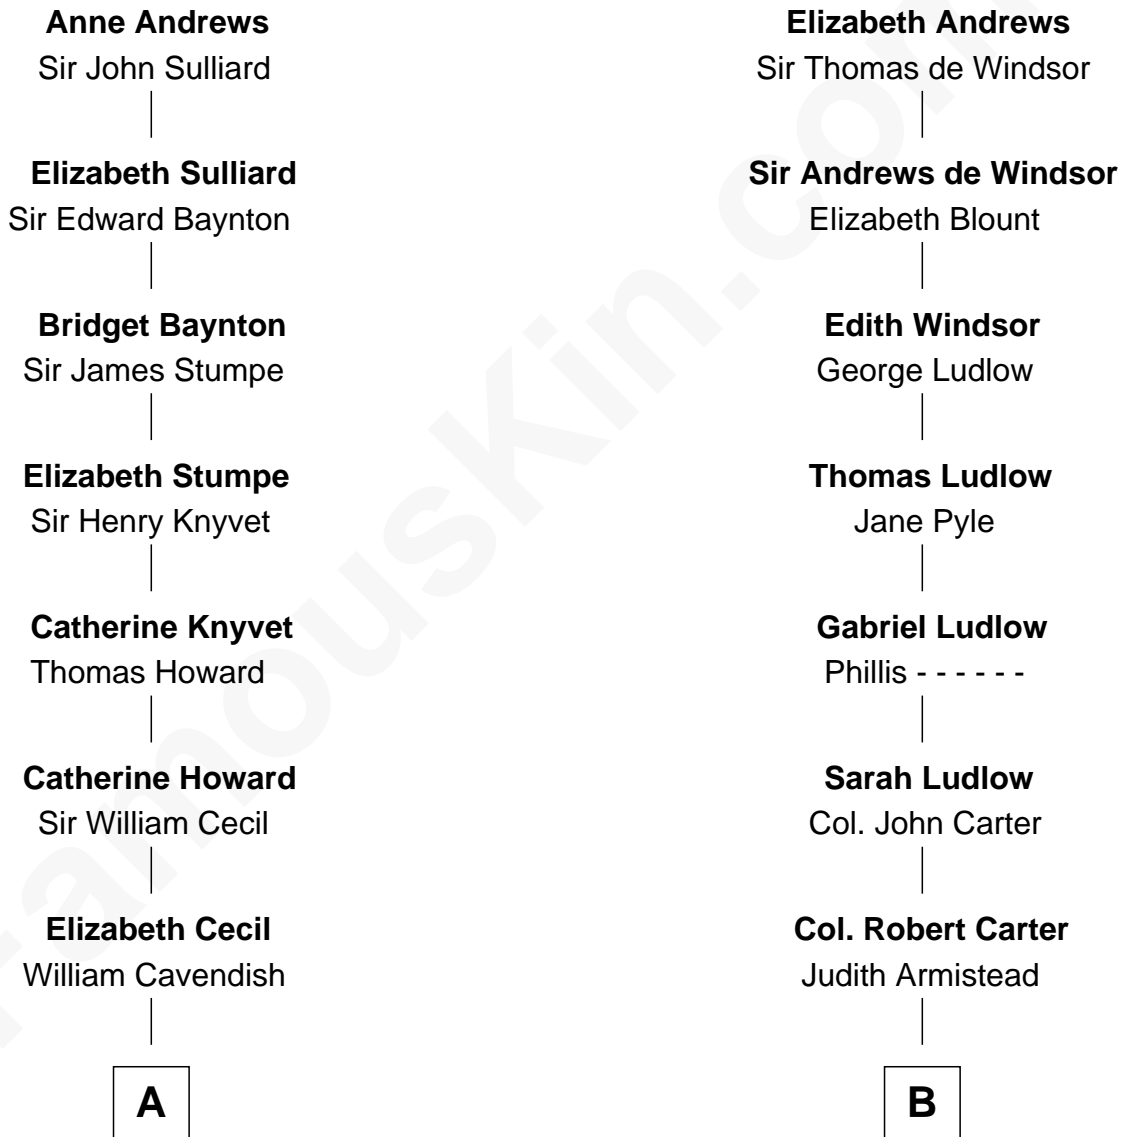

FamousKin.com Relationship Chart of

Queen Elizabeth II

Queen of the United Kingdom

9th cousin 7 times removed of

Thomas Nelson

Signer of the Declaration of Independence

John Andrews
Elizabeth Stratton

A

Sir William Cavendish

Mary Butler

Sir William Cavendish

Rachel Russell

Sir William Cavendish

Catherine Hoskins

Sir William Cavendish

Charlotte Elizabeth Boyle