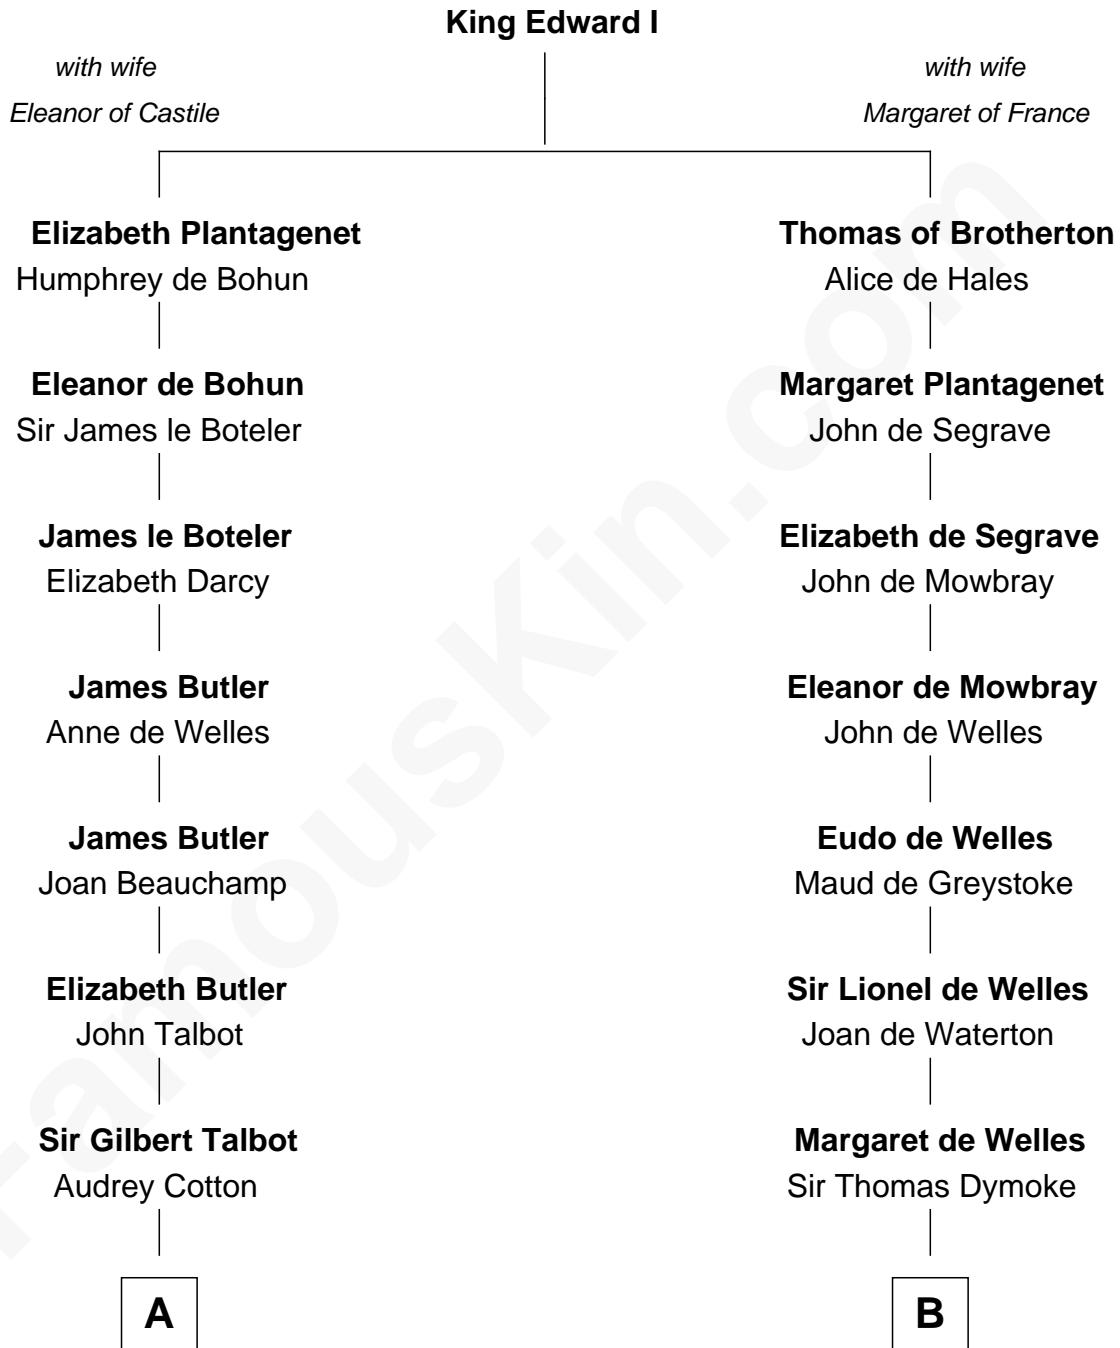

FamousKin.com

Relationship Chart of

Queen Elizabeth II

Queen of the United Kingdom

15th cousin 5 times removed of

Thomas Nelson

Signer of the Declaration of Independence

C

—
Claude Bowes-Lyon

Frances Dora Smith

—
Claude George Bowes-Lyon

Cecilia Nina Cavendish-Bentinck

—
Elizabeth Bowes-Lyon

George VI, King of the United Kingdom

—
Queen Elizabeth II

Queen of the United Kingdom