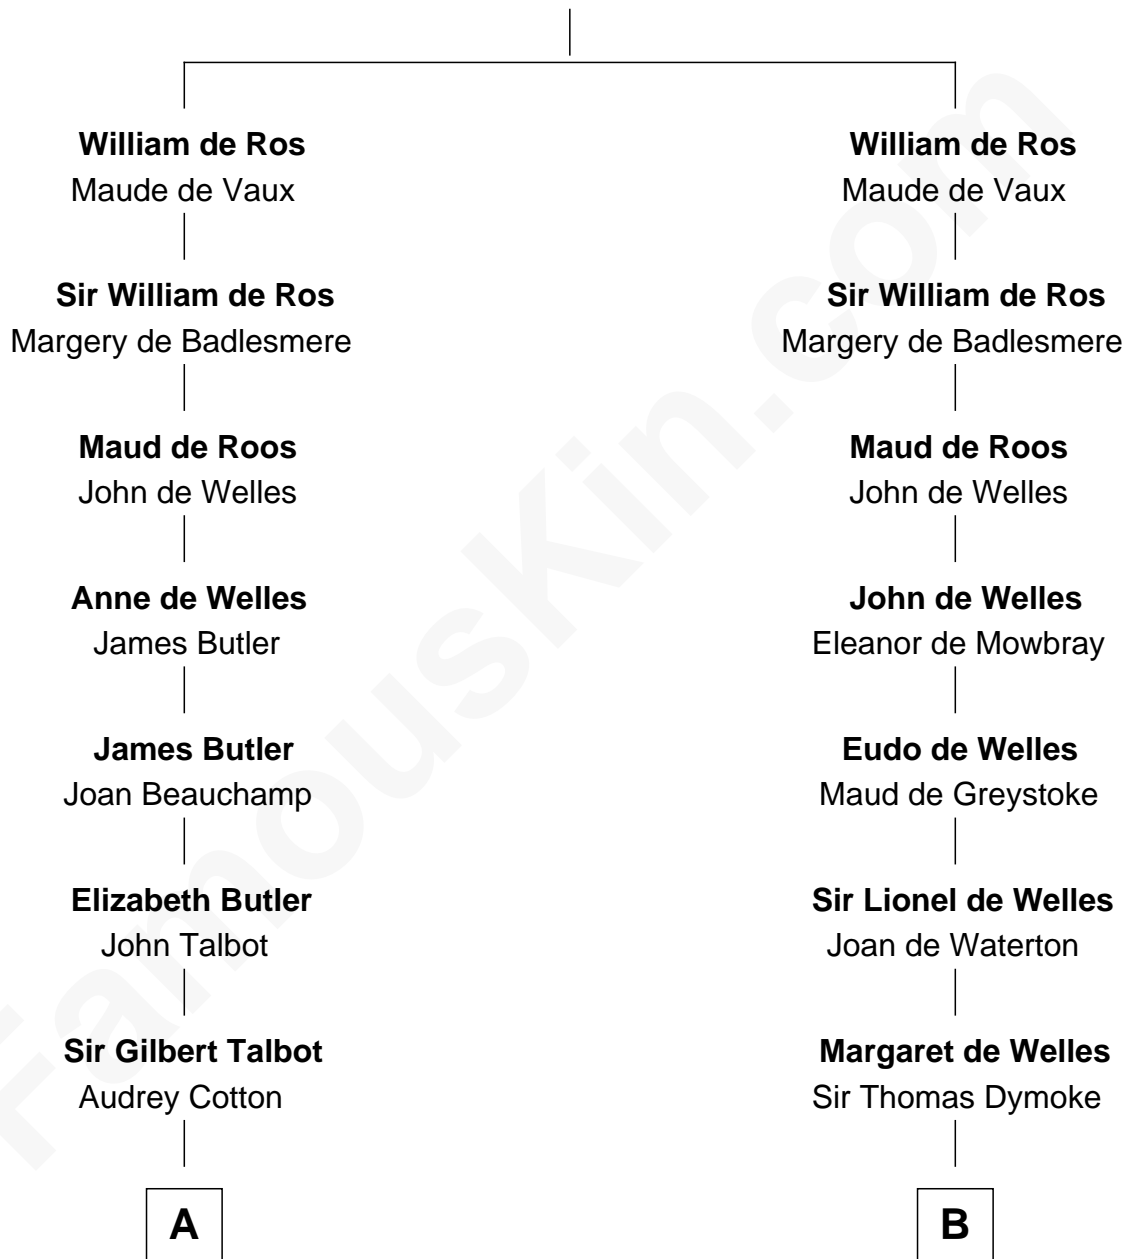

Sir Robert de Ros

Isabel de Aubeney