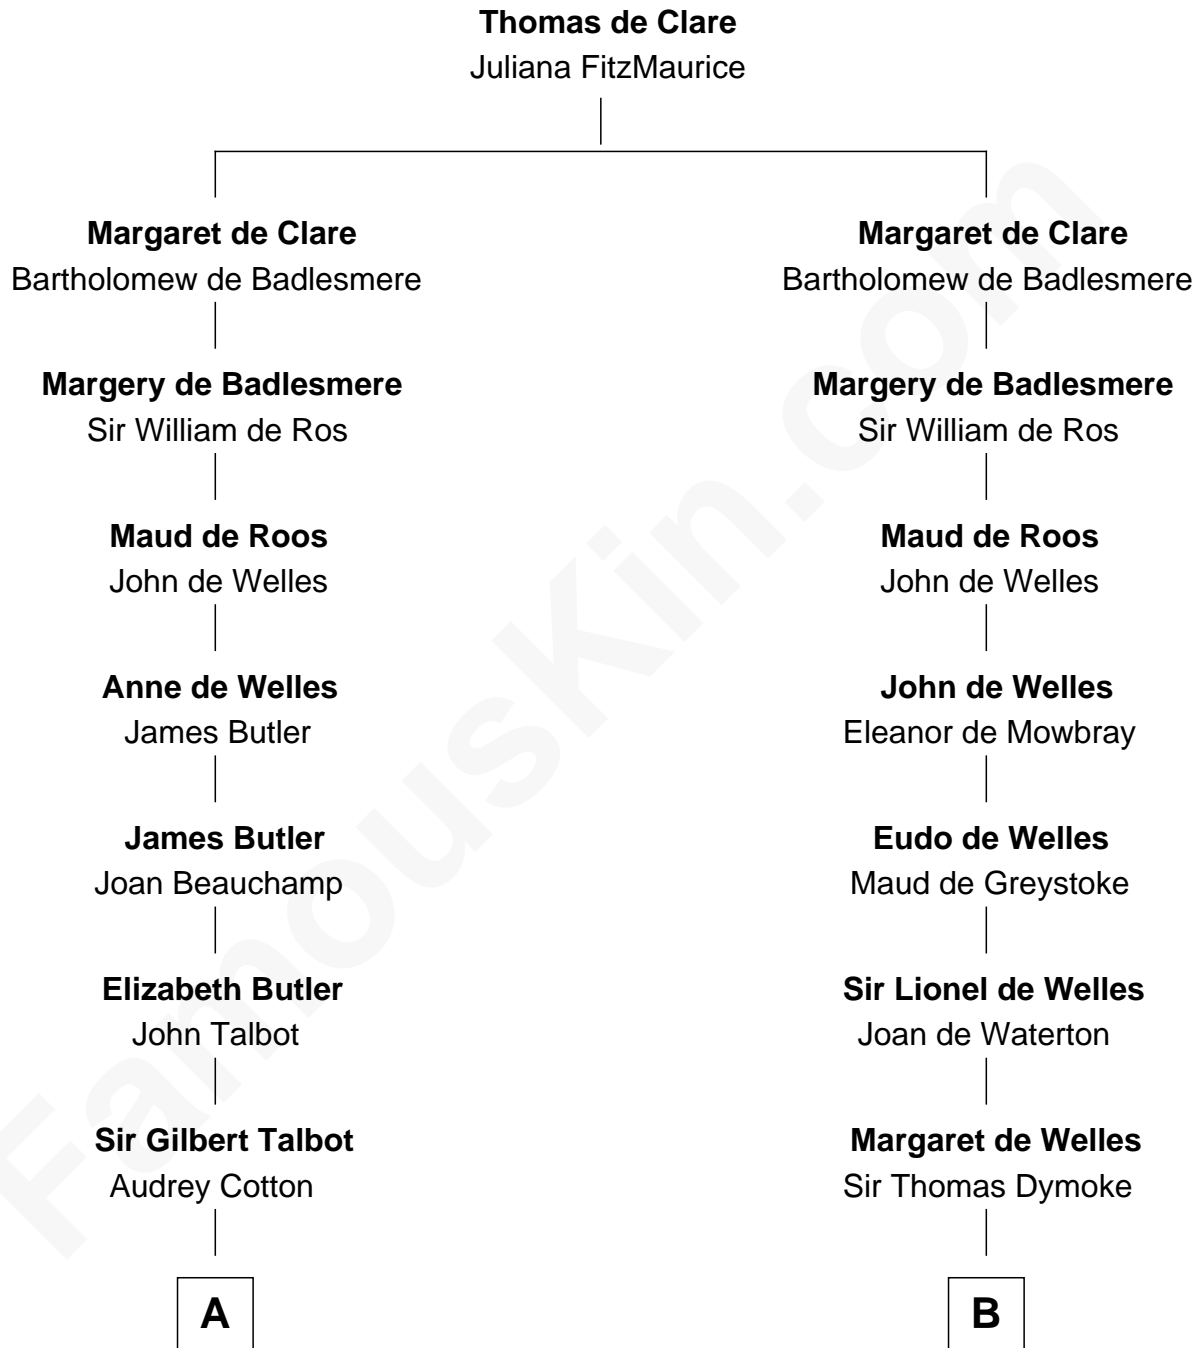

FamousKin.com Relationship Chart of

Queen Elizabeth II

Queen of the United Kingdom

15th cousin 5 times removed of

Thomas Nelson

Signer of the Declaration of Independence

C

—
Claude Bowes-Lyon

Frances Dora Smith

—
Claude George Bowes-Lyon

Cecilia Nina Cavendish-Bentinck

—
Elizabeth Bowes-Lyon

George VI, King of the United Kingdom

—
Queen Elizabeth II

Queen of the United Kingdom

FamousKin.com